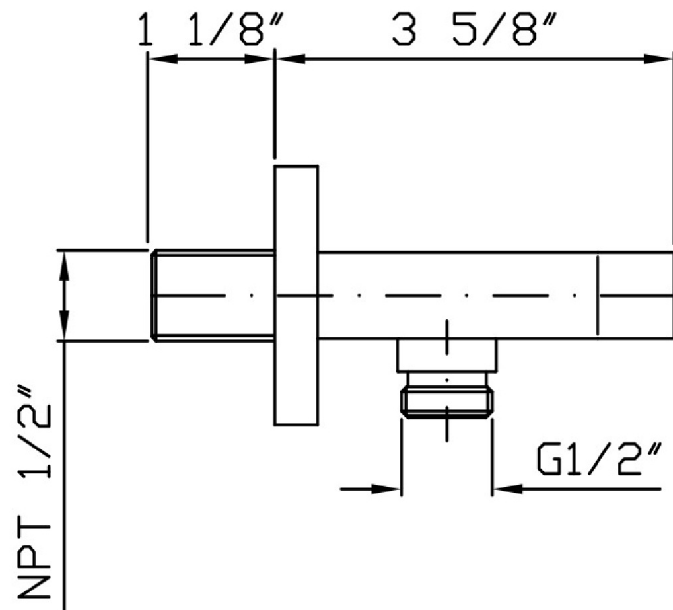

## SHOWER

Z93938.1900

Wall handshower support.

Wall-mounted handshower support, 1/2" hose connection.

## SHOWER

Z93938.1900 Disegno Complessivo / Overall Drawing

## SHOWER

Z93938.1900

Pesi e Misure / Weights and Sizes

Peso ( Kg ) Weight ( lb )	0,79 ( Kg )	1,75 ( lb )
Volume test ( dc3 ) - ( in3 )	1,21 ( dc3 )	73,84 ( in3 )
h ( mm ) - ( in )	73,00 ( mm )	2,87 ( in )
L1 ( mm ) - ( in )	127,00 ( mm )	5,00 ( in )
L2 ( mm ) - ( in )	130,00 ( mm )	5,12 ( in )