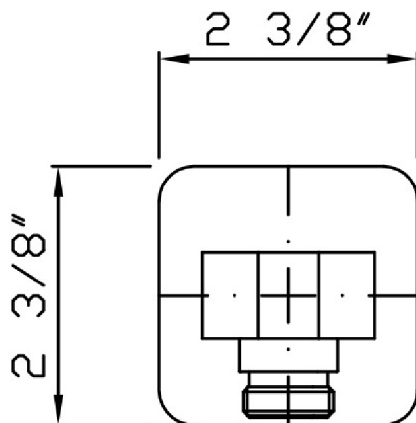

## SHOWER

Z93938.1900

Wall handshower support.

Wall-mounted handshower support, 1/2" hose connection.

## SHOWER

Z93938.1900 Disegno Complessivo / Overall Drawing

## SHOWER

Z93938.1900

Pesi e Misure / Weights and Sizes

Peso ( Kg ) Weight ( lb )	0,79 ( Kg )	1,75 ( lb )
Volume test ( dc3 ) - ( in3 )	1,21 ( dc3 )	73,84 ( in3 )
h ( mm ) - ( in )	73,00 ( mm )	2,87 ( in )
L1 ( mm ) - ( in )	127,00 ( mm )	5,00 ( in )
L2 ( mm ) - ( in )	130,00 ( mm )	5,12 ( in )