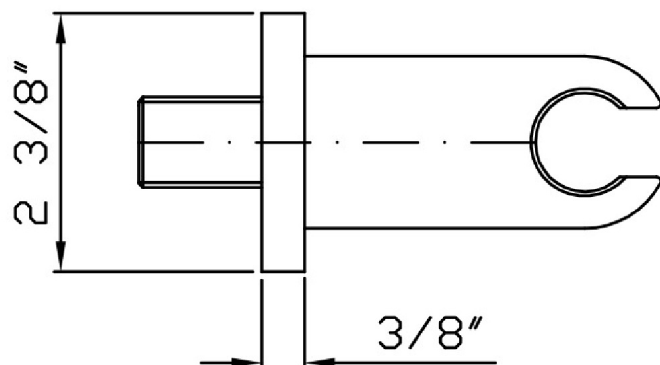

## SHOWER

Z93938.1900

Wall handshower support.

Wall-mounted handshower support, 1/2" hose connection.

## SHOWER

Z93938.1900 Disegno Complessivo / Overall Drawing

## SHOWER

Z93938.1900

Pesi e Misure / Weights and Sizes

Peso ( Kg ) Weight ( lb )	0,79 ( Kg )	1,75 ( lb )
Volume test ( dc3 ) - ( in3 )	1,21 ( dc3 )	73,84 ( in3 )
h ( mm ) - ( in )	73,00 ( mm )	2,87 ( in )
L1 ( mm ) - ( in )	127,00 ( mm )	5,00 ( in )
L2 ( mm ) - ( in )	130,00 ( mm )	5,12 ( in )