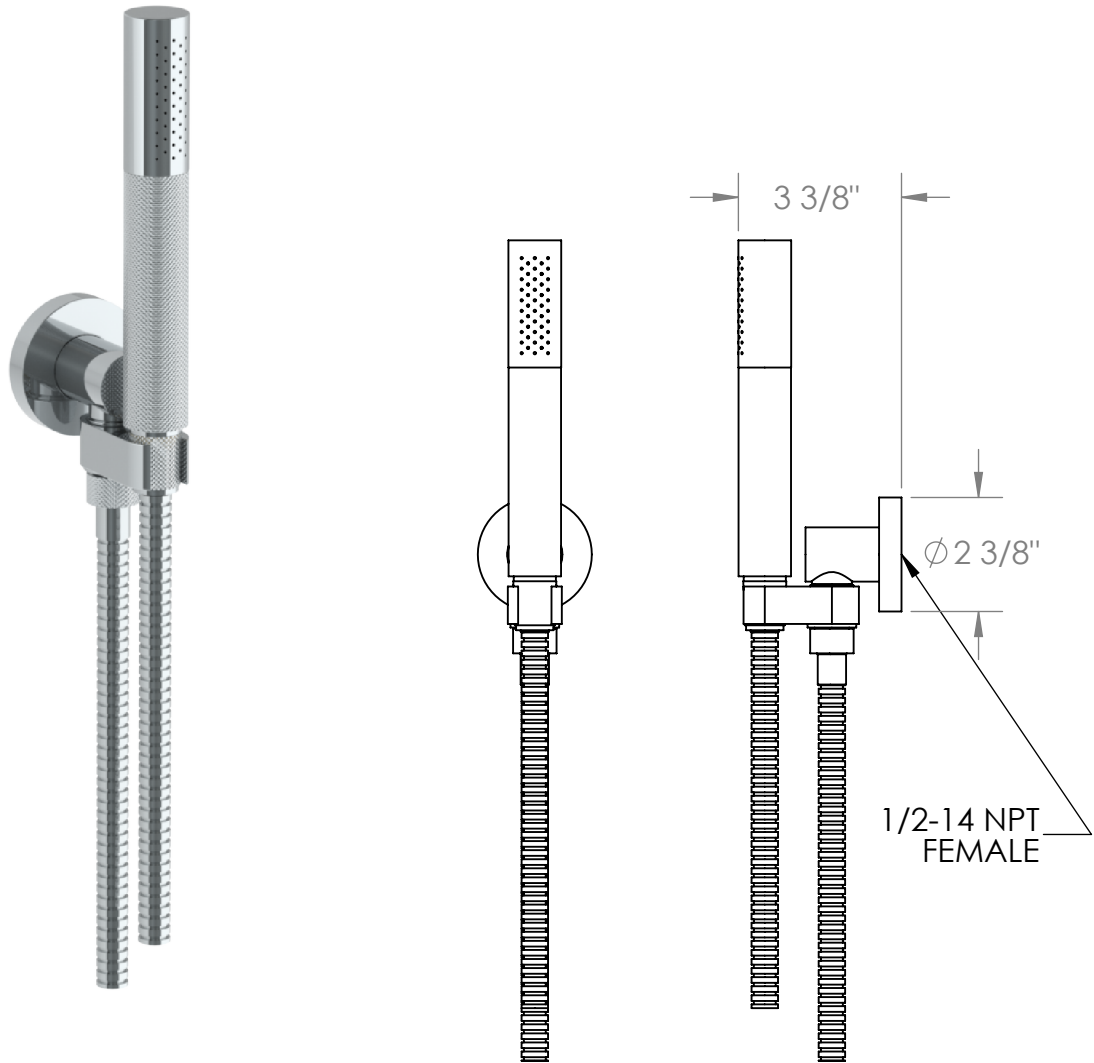

## 70-HSHK3-RNK8

Wall Mounted Hand Shower Set

Includes SH-HIL30 hand shower and DS-4079 hand shower hose

Flow Rate: 1.75 GPM

Meets the applicable requirements of ASME A112.18.1-2005/CSA B125.1-05, entitled "Plumbing Supply Fittings"