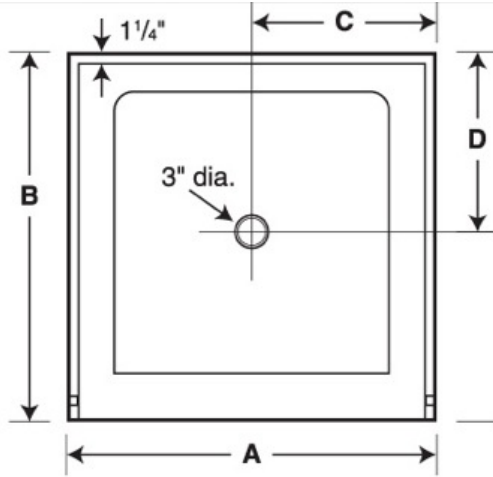

SS-3248 32" x 48" Single Threshold Shower Pan

Model number:

SF03248MD

Dimensions: 32" x 48" x 6"

Installation:

Material: Swanstone

Standard Features:

- Reinforced solid surface means color and texture run all the way through and cannot wear away.
- Will not mold or mildew, no grout to clean.
- Coordinates with Swanstone shower and bath systems.
- Pebbled, slip-resistant surface.

Bisque (018)

Bone (037)

Certifications

Swan products adhere to one or more of the following certifications:

Recommended products (Visit our website for a complete list of our recommended products)

No	Description
134663	Kameleon SC Sliding Shower Door 43-47 x 71 in. 6 mm
SW000043	STMK96-3662 36" x 62" x 96" Subway Tile Bath Wall Bath Kit
134674	Kameleon SC Sliding Shower Door 43-47 x 71 in. 8 mm

SS-3248 32" x 48" Single Threshold Shower Pan

Model number: SF03248MD

Dimensions: 32" x 48" x 6"

Installation:

Material: Swanstone

	SS-3232	SS-3248	SS-3260	SS-3442	SS-3448
A:	32"	48"	60"	42"	48"
B:	32"	32"	32"	34"	34"
C:	16"	24"	30"	21"	24"
D:	16"	16"	16"	17"	17"

Dimensions:

32 x 48 x 5 1/2 in.

Weight:

44 lbs

Shape:

Rectangular

Drain location:

Center