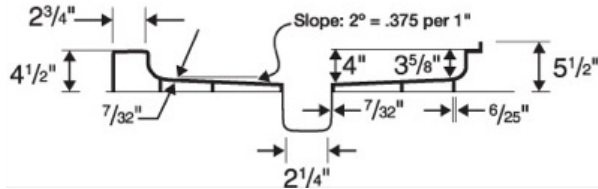

Project:

Contractor:

Representative:

Date:

Tel:

Notes: