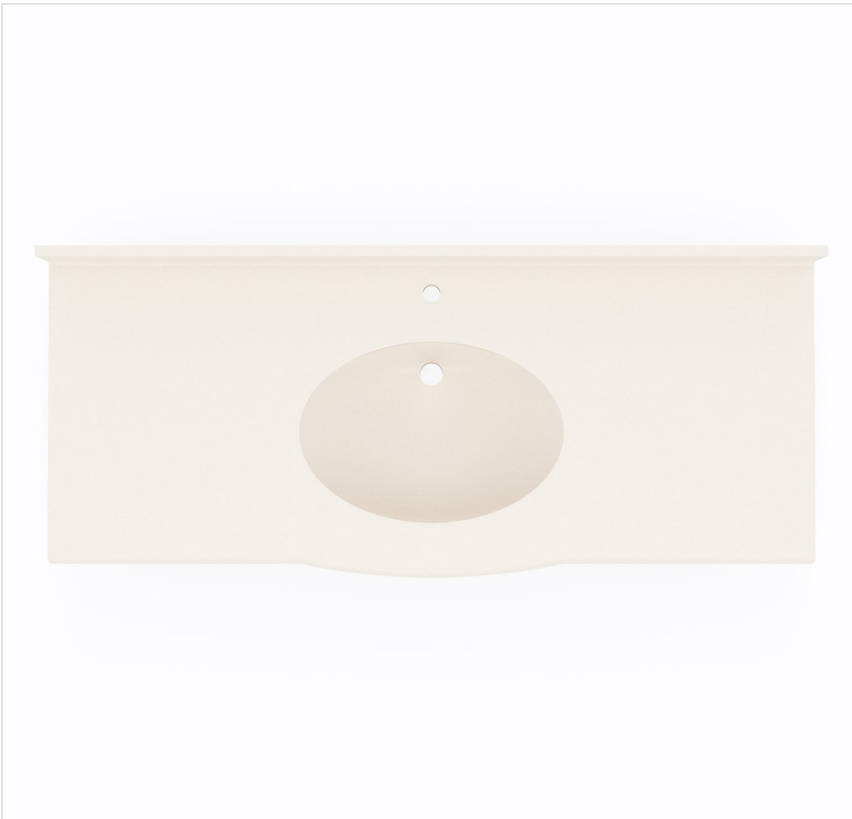

EV1B2249 22" x 49" Europa Vanity Top

Model number:

EV02249

Dimensions: 49" x 23" x 8"

Number of Bowls: One

Material: Swanstone

Standard Features:

- Bowl size: 19" x 13 1/8" x 6 7/8" (483mm x 333mm x 175mm)
- Gently curved front edge with sculpted ogee detailing.
- Reinforced solid surface means color and texture run all the way through and cannot wear away.
- Coordinates with Swanstone shower and bath systems.

Product characteristics:

- ADA-Compliant
- Contemporary Design
- Modern Design

Warranty:

Lifetime limited

Standard colors:

White (010)

Bisque (018)

Bone (037)

Certifications

Swan products adhere to one or more of the following certifications: