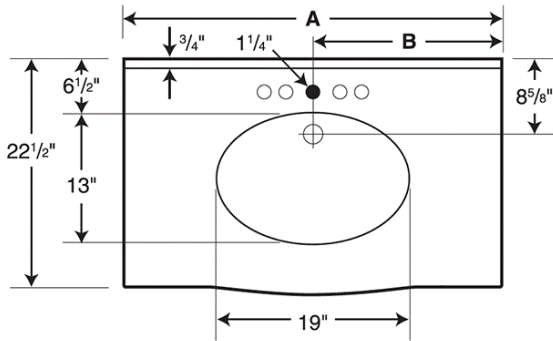

## Standard Features:

- Bowl size: 19" x 13 1/8" x 6 7/8" (483mm x 333mm x 175mm)
- Gently curved front edge with sculpted ogee detailing.
- Reinforced solid surface means color and texture run all the way through and cannot wear away.
- Coordinates with Swanstone shower and bath systems.

# EV1B2249 22" x 49" Europa Vanity Top

**Model number:**

**EV02249**

**Dimensions:** 49" x 23" x 8"

**Number of Bowls:** One

**Material:** Swanstone

**Dimensions:**

49 x 22 1/2 x 7 7/8 in.

**Weight:**

44 lbs

Model	A	B
EV1B2225	25"	12-1/2"
EV1B2231	31"	15-1/2"
EV1B2237	37"	18-1/2"
EV1B2243	43"	21-1/2"
EV1B2249	49"	24-1/2"
EV1B2255	55"	27-1/2"
EV1B2261	61"	30-1/2"

○ Drill Points ● Pre-drilled