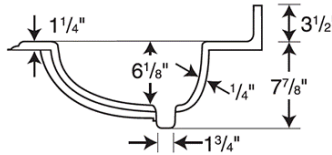

## Standard Features:

- Bowl size: 19" x 13 1/8" x 6 7/8" (483mm x 333mm x 175mm)
- Gently curved front edge with sculpted ogee detailing.
- Reinforced solid surface means color and texture run all the way through and cannot wear away.
- Coordinates with Swanstone shower and bath systems.

# EV1B2249 22" x 49" Europa Vanity Top

**Model number:**

**EV02249**

**Dimensions:** 49" x 23" x 8"

**Number of Bowls:** One

**Material:** Swanstone

**Dimensions:**

49 x 22 1/2 x 7 7/8 in.

**Weight:**

44 lbs

Model	A	B
EV1B2225	25"	12-1/2"
EV1B2231	31"	15-1/2"
EV1B2237	37"	18-1/2"
EV1B2243	43"	21-1/2"
EV1B2249	49"	24-1/2"
EV1B2255	55"	27-1/2"
EV1B2261	61"	30-1/2"

○ Drill Points ● Pre-drilled

**Roman Ogee Edge**

Capacity: 2 gallons to overflow

Project:

Contractor:

Representative:

Date:

Tel:

Notes: