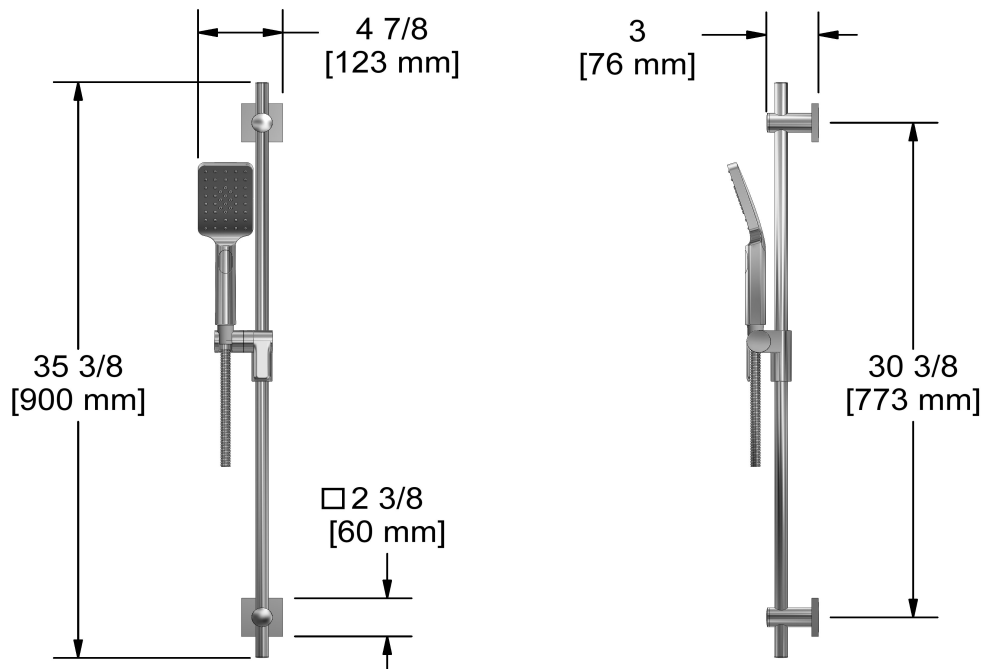

Specifications

Descriptions

- Ø19 mm (¾") slide bar
- 150 cm (59") double interlock flexible hose, swivel and 2 check valves
- 4365, 2-jet hand shower
- Scale-free
- Easy-Glide left cursor

Available colors

- C : Chrome
- BN : Brushed Nickel (PVD)
- PN : Polished Nickel (PVD)

Available flows

- 7.6 L/min, 2.0 gpm (US) 60psi
- 5.69 L/min, 1.5 gpm (US) 60psi (**4825-15**)
- 6.6L/min, 1.75 gpm (US) 60psi (**4825-WS**) *

EPA certification applicable to the indicated model only

Certifications

- CSA B125.1
- ASME A112.18.1
- CMR248 Approval

Hand shower rail
4825

Sizes, models and finishes may differ from thoses presented.

Warranty