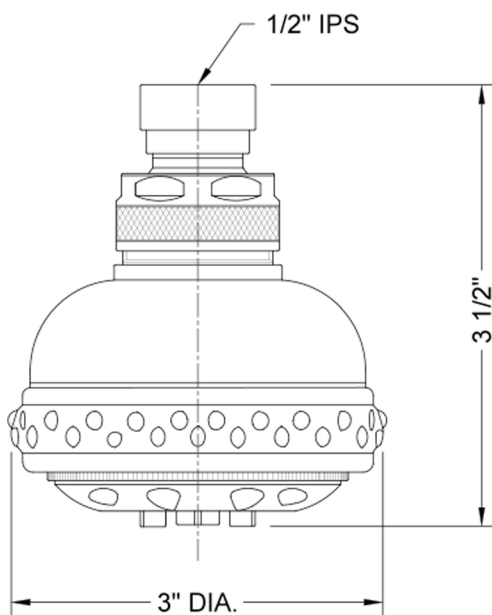

## Serena Showerhead- 2.0 GPM

**Model #: S128-2.0-**

### FEATURES:

- 5 function showerhead with 3" face
- 1/2" IPS adjustable brass ball joint to adjust angle of showerhead
- Rubber ring for easy grip, no slip adjustment of functions
- Available flow rates: 2.5, 2.0, 1.75 & 1.5 GPM

### SPECIFICATION DRAWING: