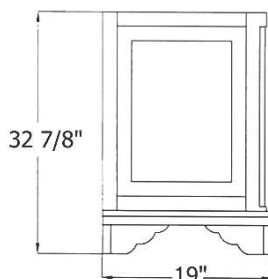

5805 – ‘Celine’ Wooden Cabinet

To be used with 'Charleston' Washbasin (0303)

Front View

Side View

Part #

Description

Technical Information

- Wooden stand only.
- Solid ash wood.
- For use with Charleston Washbasin (**0303**) not included.
- Available as Stained (**63**) or Unstained (**99**).

Herbeau[®]
L'Art du Sanitaire depuis 1857

5805 - 'Celine' Wooden Cabinet

To be used with 'Charleston' Washbasin (0303)

Front View

Side View