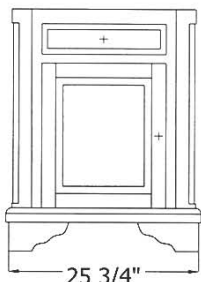

5805 – ‘Celine’ Wooden Cabinet

To be used with 'Charleston' Washbasin (0303)

Front View

Side View

Part #

Description

Technical Information

- Wooden stand only.
- Solid ash wood.
- For use with Charleston Washbasin (**0303**) not included.
- Available as Stained (**63**) or Unstained (**99**).

Herbeau[®]
L'Art du Sanitaire depuis 1857

5805 - 'Celine' Wooden Cabinet

To be used with 'Charleston' Washbasin (0303)

Front View

Side View