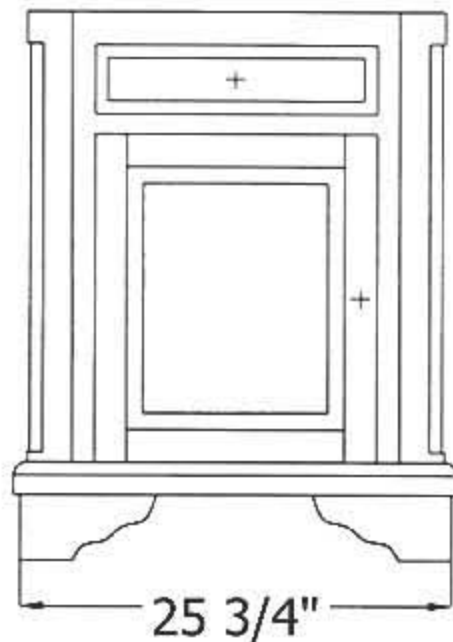

5805 – ‘Celine’ Wooden Cabinet

To be used with 'Charleston' Washbasin (0303)

Front View

Side View

Part #

Description

Technical Information

- Wooden stand only.
- Solid ash wood.
- For use with Charleston Washbasin (**0303**) not included.
- Available as Stained (**63**) or Unstained (**99**).

Herbeau[®]
L'Art du Sanitaire depuis 1857

5805 - 'Celine' Wooden Cabinet

To be used with 'Charleston' Washbasin (0303)

Front View

Side View