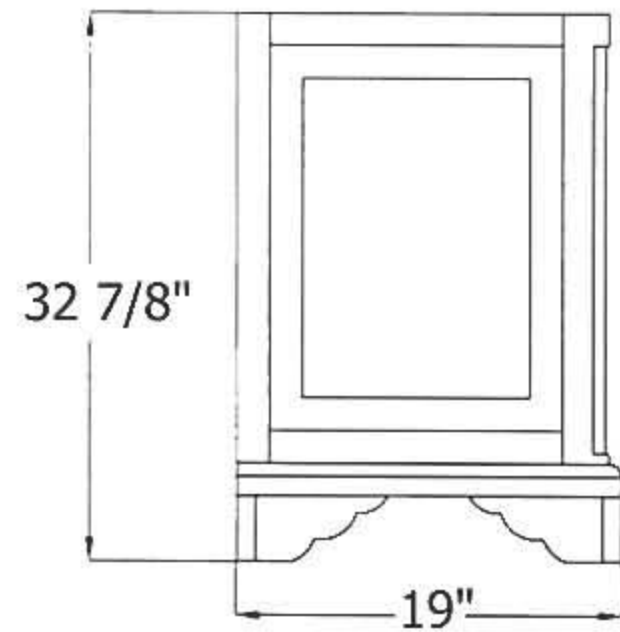

5805 – ‘Celine’ Wooden Cabinet

To be used with 'Charleston' Washbasin (0303)

Front View

Side View

Part #

Description

Technical Information

- Wooden stand only.
- Solid ash wood.
- For use with Charleston Washbasin (**0303**) not included.
- Available as Stained (**63**) or Unstained (**99**).

Herbeau[®]
L'Art du Sanitaire depuis 1857

5805 - 'Celine' Wooden Cabinet

To be used with 'Charleston' Washbasin (0303)

Front View

Side View