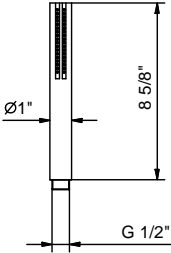

Art. 9673U

SUN handshower

- Cylindrical shape
- Anti-siphon check valve
- Anti-lime scale system
- Water flow restricted to 1.8 GPM

Finishes:

- ☐ **Chrome** 90 02 9673U
- ☐ **Matte Black** 90 13 9673U
- ☐ **Matte White** 90 29 9673U

Project:

Room:

Date:

Comments: