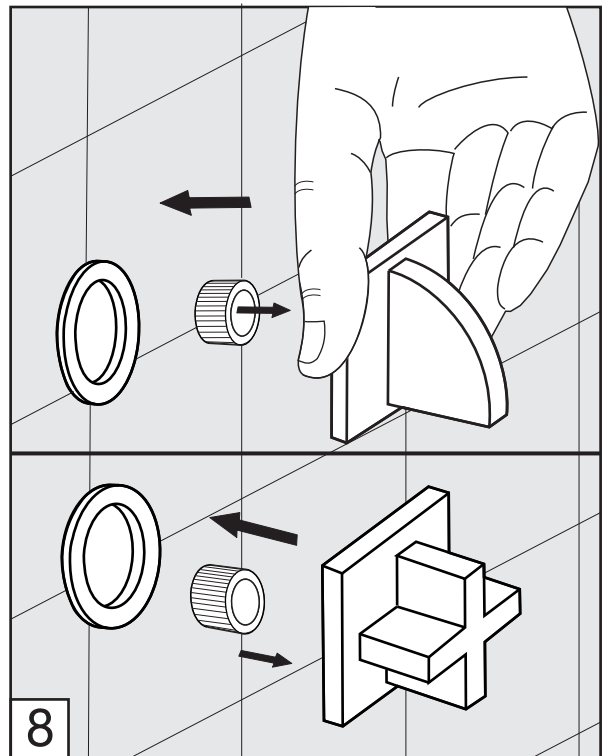

Before connecting the faucet to the water supply, flush the tubing thoroughly to eliminate any residue.

Required installation tools.

Provided	Not provided		
 Allen wrench	 Ruler	 Hacksaw	 Teflon tape
 Aerator tool			

Edge - Wall-mounted lavatory set. Trim only - Line J3 & J3D

FV203/J3.0

FV203/J3D.0

Handle installation:

Edge - Wall-mounted lavatory set. Trim only - Line J3 & J3D

Edge - Wall-mounted lavatory set. Trim only - Line J3 & J3D

Spout installation:

Edge - Wall-mounted lavatory set. Trim only - Line J3 & J3D

MIN: 9/16" (15 mm)

MAX: 1 1/8" (33 mm)

According to the measured distance could be necessary to choose other size of the "NPT pipe nipple" (not provided).