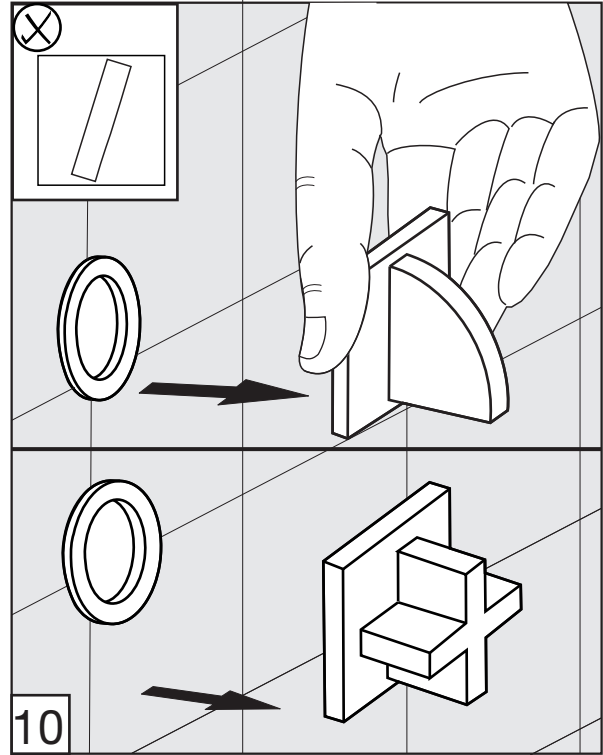

Before connecting the faucet to the water supply, flush the tubing thoroughly to eliminate any residue.

Required installation tools.

Provided	Not provided		
 Allen wrench	 Ruler	 Hacksaw	 Teflon tape
 Aerator tool			

Edge - Wall-mounted lavatory set. Trim only - Line J3 & J3D

FV203/J3.0

FV203/J3D.0

Handle installation:

Edge - Wall-mounted lavatory set. Trim only - Line J3 & J3D

Edge - Wall-mounted lavatory set. Trim only - Line J3 & J3D

Spout installation:

Edge - Wall-mounted lavatory set. Trim only - Line J3 & J3D

MIN: 9/16" (15 mm)

MAX: 1 1/8" (33 mm)

According to the measured distance could be necessary to choose other size of the "NPT pipe nipple" (not provided).