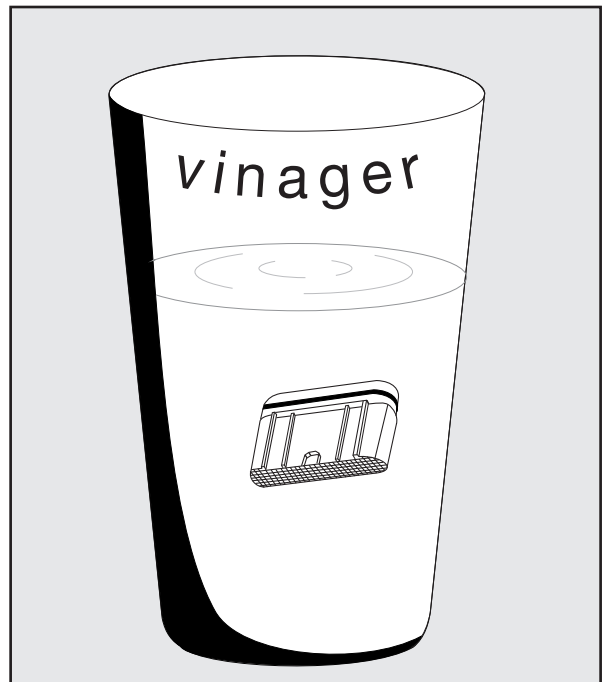

Nozzle usage instructions and cleaning:

FRANZ VIEGENER

a FV S.A. Company

4000 Porett Drive • Gurnee Illinois 60031

Phone 847-244-1234 / Fax 847-244-1259

FRANZ VIEGENER reserve the right to make revisions without notice in the design of faucets and bathroom accessories or in packaging.
FOLFV203/J3.0 / Edition No 1 _ November, 2011.