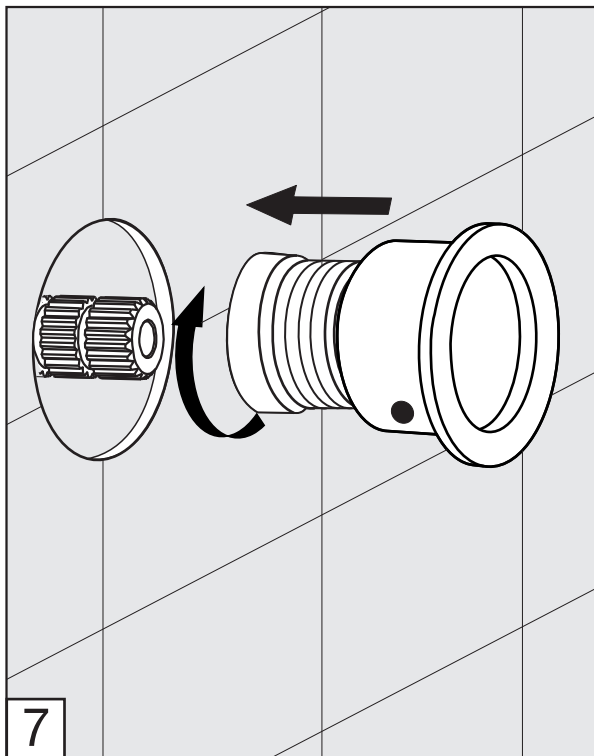

Before connecting the faucet to the water supply, flush the tubing thoroughly to eliminate any residue.

Required installation tools.

Provided	Not provided		
 Allen wrench	 Ruler	 Hacksaw	 Teflon tape
 Aerator tool			

Edge - Wall-mounted lavatory set. Trim only - Line J3 & J3D

FV203/J3.0

FV203/J3D.0

Handle installation:

Edge - Wall-mounted lavatory set. Trim only - Line J3 & J3D

Edge - Wall-mounted lavatory set. Trim only - Line J3 & J3D

Spout installation:

Edge - Wall-mounted lavatory set. Trim only - Line J3 & J3D

MIN: 9/16" (15 mm)

MAX: 1 1/8" (33 mm)

According to the measured distance could be necessary to choose other size of the "NPT pipe nipple" (not provided).