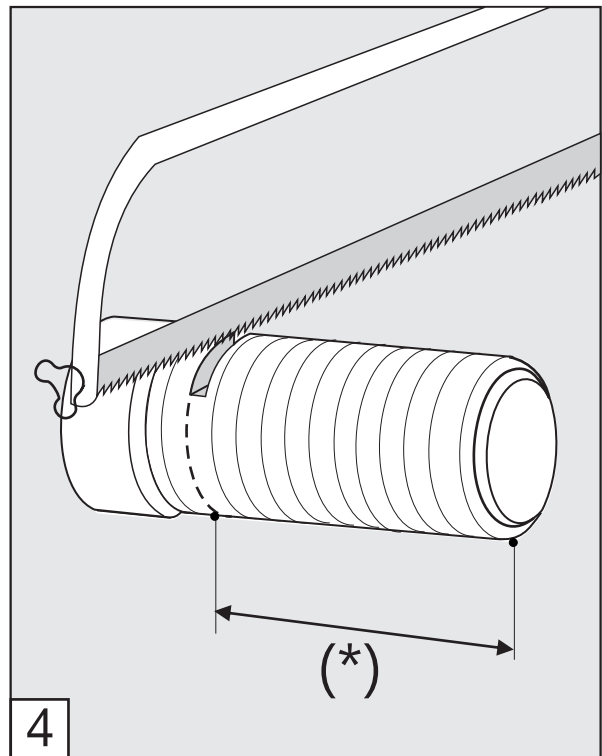

Before connecting the faucet to the water supply, flush the tubing thoroughly to eliminate any residue.

Required installation tools.

Provided	Not provided		
 Allen wrench	 Ruler	 Hacksaw	 Teflon tape
 Aerator tool			

Edge - Wall-mounted lavatory set. Trim only - Line J3 & J3D

FV203/J3.0

FV203/J3D.0

Handle installation:

Edge - Wall-mounted lavatory set. Trim only - Line J3 & J3D

Edge - Wall-mounted lavatory set. Trim only - Line J3 & J3D

Spout installation:

Edge - Wall-mounted lavatory set. Trim only - Line J3 & J3D

MIN: 9/16" (15 mm)

MAX: 1 1/8" (33 mm)

According to the measured distance could be necessary to choose other size of the "NPT pipe nipple" (not provided).