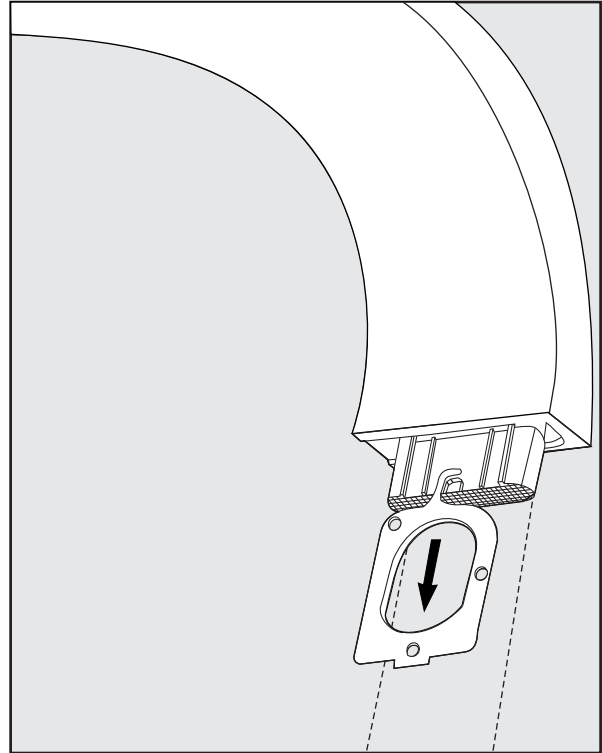

Nozzle usage instructions and cleaning:

FRANZ VIEGENER

a FV S.A. Company

4000 Porett Drive • Gurnee Illinois 60031

Phone 847-244-1234 / Fax 847-244-1259

FRANZ VIEGENER reserve the right to make revisions without notice in the design of faucets and bathroom accessories or in packaging.
FOLFV203/J3.0 / Edition No 1 _ November, 2011.