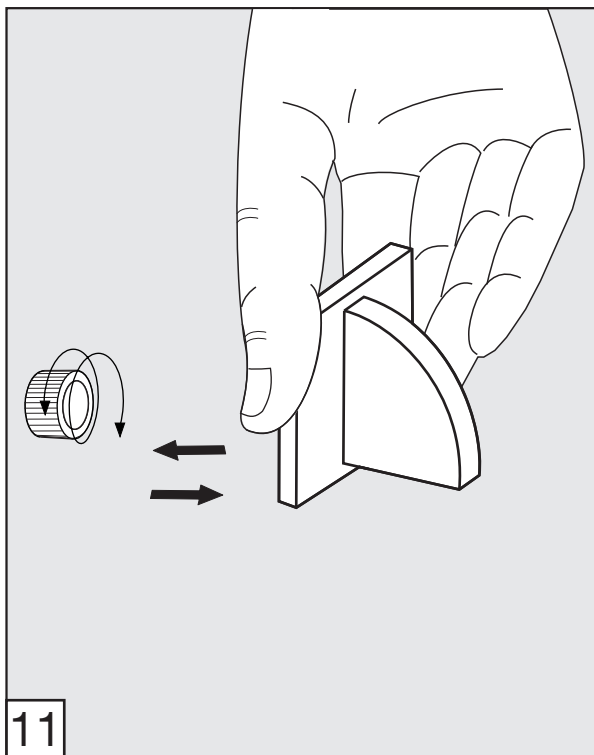

Before connecting the faucet to the water supply, flush the tubing thoroughly to eliminate any residue.

Required installation tools.

Provided	Not provided		
 Allen wrench	 Ruler	 Hacksaw	 Teflon tape
 Aerator tool			

Edge - Wall-mounted lavatory set. Trim only - Line J3 & J3D

FV203/J3.0

FV203/J3D.0

Handle installation:

Edge - Wall-mounted lavatory set. Trim only - Line J3 & J3D

Edge - Wall-mounted lavatory set. Trim only - Line J3 & J3D

Spout installation:

Edge - Wall-mounted lavatory set. Trim only - Line J3 & J3D

MIN: 9/16" (15 mm)

MAX: 1 1/8" (33 mm)

According to the measured distance could be necessary to choose other size of the "NPT pipe nipple" (not provided).