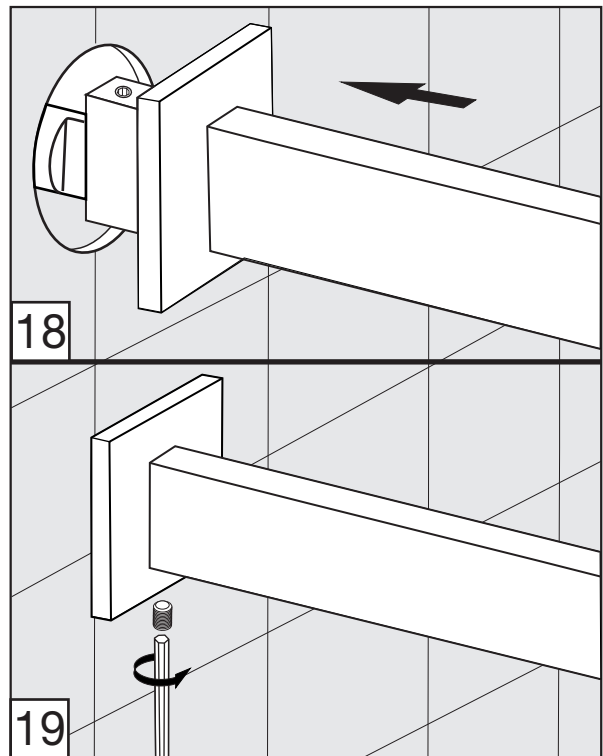

Edge - Wall-mounted lavatory set. Trim only - Line J3 & J3D

MIN: 9/16" (15 mm)

MAX: 1 1/8" (33 mm)

According to the measured distance could be necessary to choose other size of the "NPT pipe nipple" (not provided).

*Maximum and minimum distances are in millimeters, measurements in inches are for reference only.