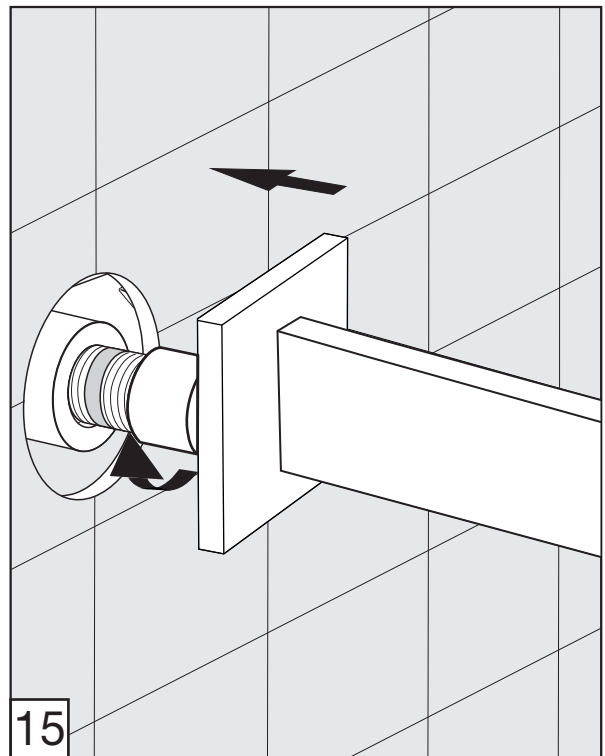

Edge - Wall-mounted lavatory set. Trim only - Line J3 & J3D

FV203/J3.0

FV203/J3D.0

Handle installation:

Edge - Wall-mounted lavatory set. Trim only - Line J3 & J3D

Edge - Wall-mounted lavatory set. Trim only - Line J3 & J3D

Spout installation:

Edge - Wall-mounted lavatory set. Trim only - Line J3 & J3D

MIN: 9/16" (15 mm)

MAX: 1 1/8" (33 mm)

According to the measured distance could be necessary to choose other size of the "NPT pipe nipple" (not provided).