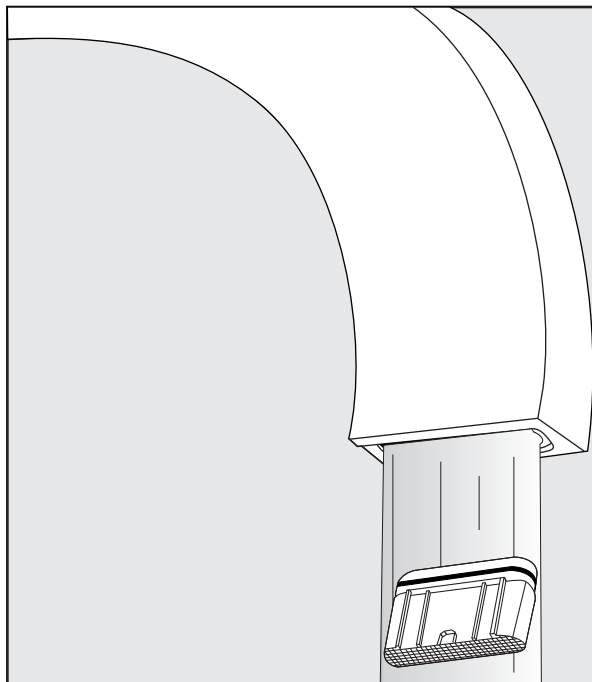

Nozzle usage instructions and cleaning:

FRANZ VIEGENER

a FV S.A. Company

4000 Porett Drive • Gurnee Illinois 60031

Phone 847-244-1234 / Fax 847-244-1259

FRANZ VIEGENER reserve the right to make revisions without notice in the design of faucets and bathroom accessories or in packaging.
FOLFV203/J3.0 / Edition No 1 _ November, 2011.