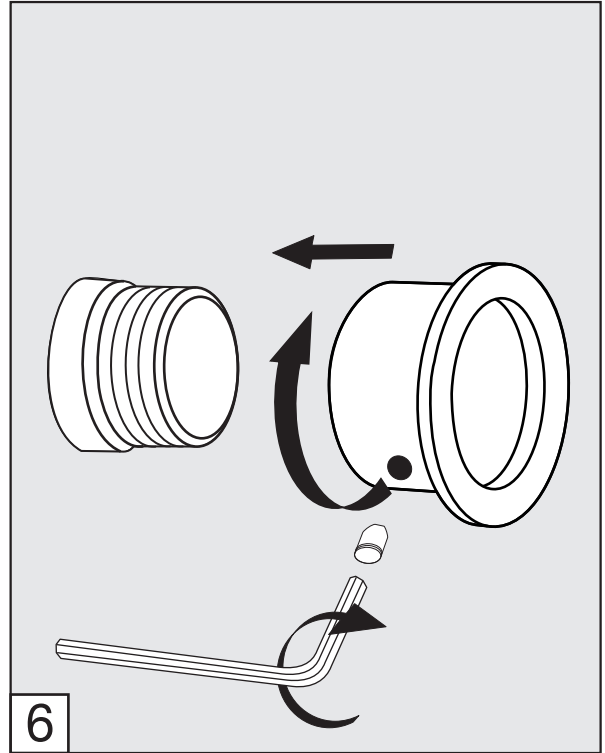

Before connecting the faucet to the water supply, flush the tubing thoroughly to eliminate any residue.

Required installation tools.

Provided	Not provided		
 Allen wrench	 Ruler	 Hacksaw	 Teflon tape
 Aerator tool			

Edge - Wall-mounted lavatory set. Trim only - Line J3 & J3D

FV203/J3.0

FV203/J3D.0

Handle installation:

Edge - Wall-mounted lavatory set. Trim only - Line J3 & J3D

Edge - Wall-mounted lavatory set. Trim only - Line J3 & J3D

Spout installation:

Edge - Wall-mounted lavatory set. Trim only - Line J3 & J3D

MIN: 9/16" (15 mm)

MAX: 1 1/8" (33 mm)

According to the measured distance could be necessary to choose other size of the "NPT pipe nipple" (not provided).