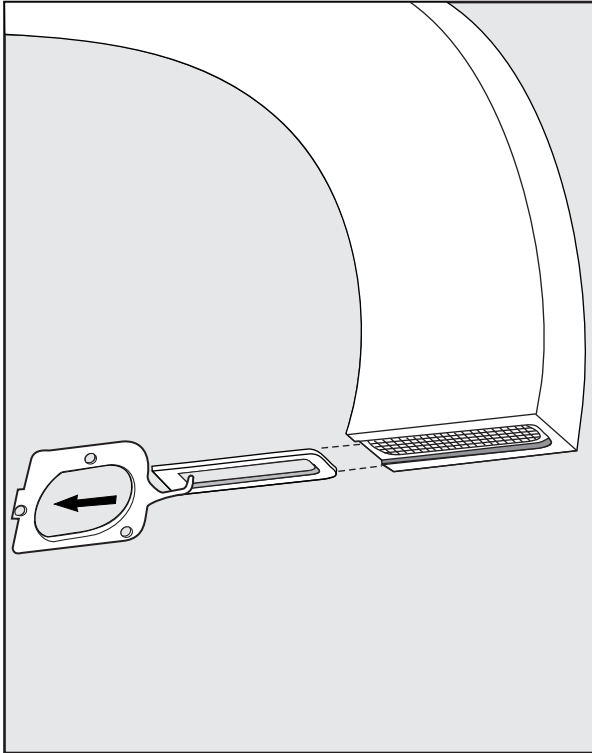

Nozzle usage instructions and cleaning:

FRANZ VIEGENER

a FV S.A. Company

4000 Porett Drive • Gurnee Illinois 60031

Phone 847-244-1234 / Fax 847-244-1259

FRANZ VIEGENER reserve the right to make revisions without notice in the design of faucets and bathroom accessories or in packaging.
FOLFV203/J3.0 / Edition No 1 _ November, 2011.