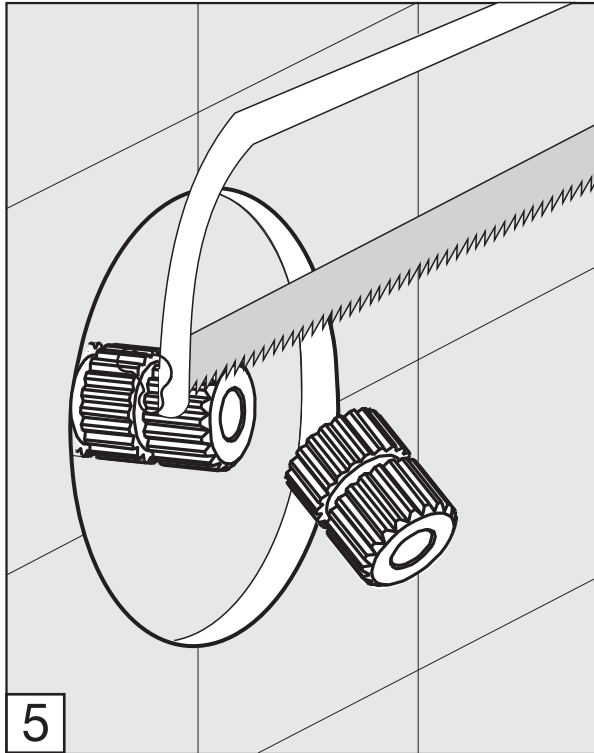

Before connecting the faucet to the water supply, flush the tubing thoroughly to eliminate any residue.

Required installation tools.

Provided	Not provided		
 Allen wrench	 Ruler	 Hacksaw	 Teflon tape
 Aerator tool			

Edge - Wall-mounted lavatory set. Trim only - Line J3 & J3D

FV203/J3.0

FV203/J3D.0

Handle installation:

Edge - Wall-mounted lavatory set. Trim only - Line J3 & J3D

Edge - Wall-mounted lavatory set. Trim only - Line J3 & J3D

Spout installation:

Edge - Wall-mounted lavatory set. Trim only - Line J3 & J3D

MIN: 9/16" (15 mm)

MAX: 1 1/8" (33 mm)

According to the measured distance could be necessary to choose other size of the "NPT pipe nipple" (not provided).