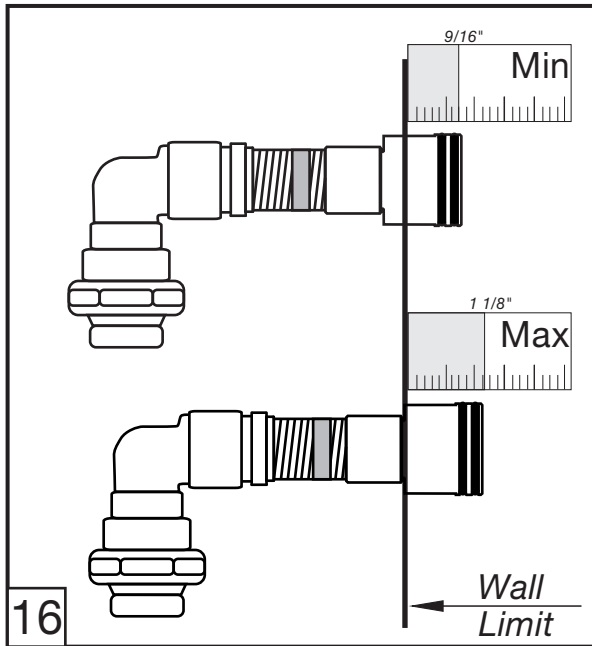

Before connecting the faucet to the water supply, flush the tubing thoroughly to eliminate any residue.

Required installation tools.

Provided	Not provided		
 Allen wrench	 Ruler	 Hacksaw	 Teflon tape
 Aerator tool			

Edge - Wall-mounted lavatory set. Trim only - Line J3 & J3D

FV203/J3.0

FV203/J3D.0

Handle installation:

Edge - Wall-mounted lavatory set. Trim only - Line J3 & J3D

Edge - Wall-mounted lavatory set. Trim only - Line J3 & J3D

Spout installation:

Edge - Wall-mounted lavatory set. Trim only - Line J3 & J3D

MIN: 9/16" (15 mm)

MAX: 1 1/8" (33 mm)

According to the measured distance could be necessary to choose other size of the "NPT pipe nipple" (not provided).

*Maximum and minimum distances are in millimeters, measurements in inches are for reference only.

Nozzle usage instructions and cleaning:

FRANZ VIEGENER

a FV S.A. Company

4000 Porett Drive • Gurnee Illinois 60031