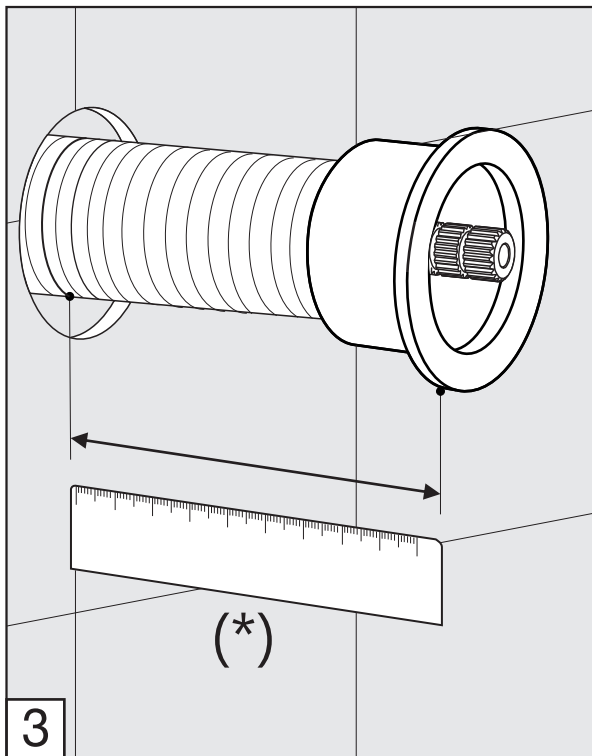

Before connecting the faucet to the water supply, flush the tubing thoroughly to eliminate any residue.

Required installation tools.

Provided	Not provided		
 Allen wrench	 Ruler	 Hacksaw	 Teflon tape
 Aerator tool			

Edge - Wall-mounted lavatory set. Trim only - Line J3 & J3D

FV203/J3.0

FV203/J3D.0

Handle installation:

Edge - Wall-mounted lavatory set. Trim only - Line J3 & J3D

Edge - Wall-mounted lavatory set. Trim only - Line J3 & J3D

Spout installation:

Edge - Wall-mounted lavatory set. Trim only - Line J3 & J3D

MIN: 9/16" (15 mm)

MAX: 1 1/8" (33 mm)

According to the measured distance could be necessary to choose other size of the "NPT pipe nipple" (not provided).