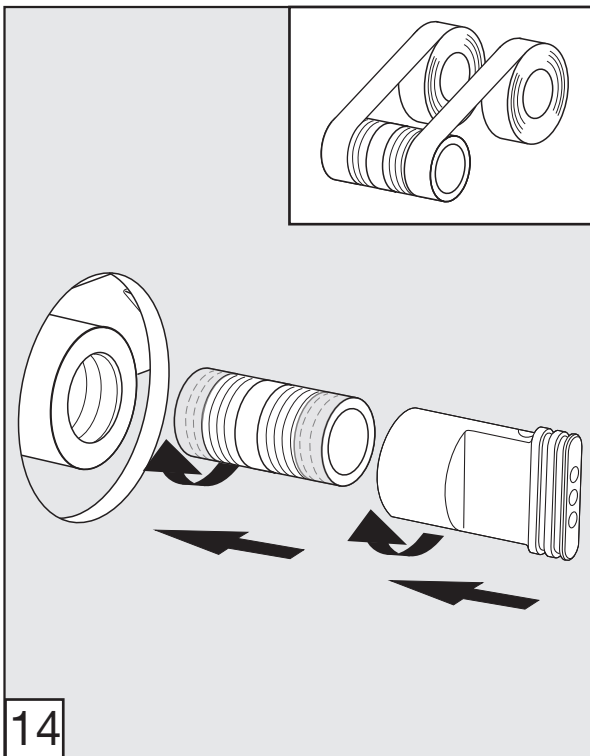

Before connecting the faucet to the water supply, flush the tubing thoroughly to eliminate any residue.

Required installation tools.

Provided	Not provided		
 Allen wrench	 Ruler	 Hacksaw	 Teflon tape
 Aerator tool			

Edge - Wall-mounted lavatory set. Trim only - Line J3 & J3D

FV203/J3.0

FV203/J3D.0

Handle installation:

Edge - Wall-mounted lavatory set. Trim only - Line J3 & J3D

Edge - Wall-mounted lavatory set. Trim only - Line J3 & J3D

Spout installation:

Edge - Wall-mounted lavatory set. Trim only - Line J3 & J3D

MIN: 9/16" (15 mm)

MAX: 1 1/8" (33 mm)

According to the measured distance could be necessary to choose other size of the "NPT pipe nipple" (not provided).