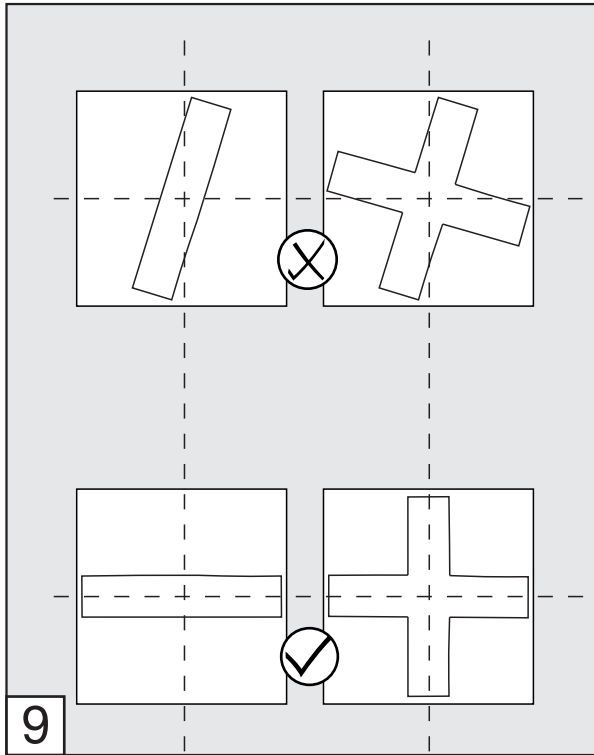

Edge - Wall-mounted lavatory set. Trim only - Line J3 & J3D

FV203/J3.0

FV203/J3D.0

Handle installation:

Edge - Wall-mounted lavatory set. Trim only - Line J3 & J3D

Edge - Wall-mounted lavatory set. Trim only - Line J3 & J3D

Spout installation:

Edge - Wall-mounted lavatory set. Trim only - Line J3 & J3D

MIN: 9/16" (15 mm)

MAX: 1 1/8" (33 mm)

According to the measured distance could be necessary to choose other size of the "NPT pipe nipple" (not provided).