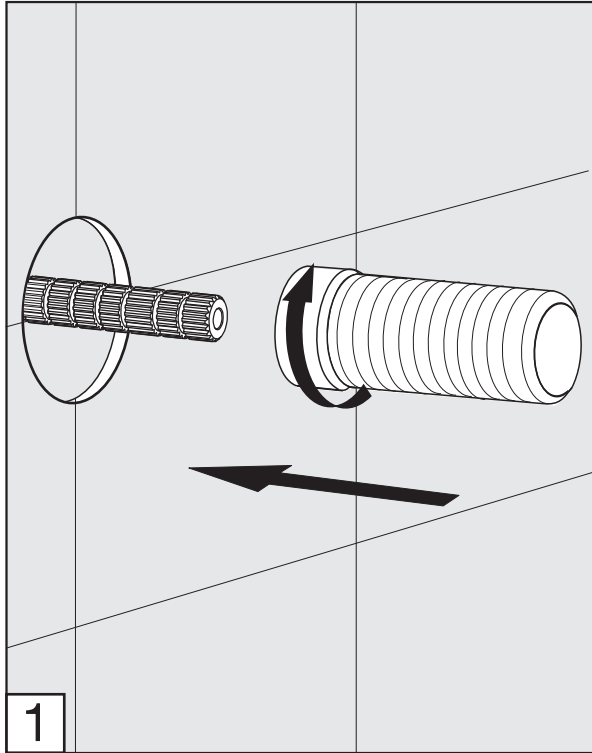

FRANZ VIEGENER

Edge

i n s t a l l a t i o n

Edge - Wall-mounted lavatory set - Line J3 & J3D

CONGRATULATIONS !

This product has been subjected to stringent tests for its quality, performance and finish. We guarantee years of trouble free operation. We thank you for your choice and above all for the trust you are placing in us. This trust is what motivates us to improve every day.

Before connecting the faucet to the water supply, flush the tubing thoroughly to eliminate any residue.

Required installation tools.

Provided	Not provided		
 Allen wrench	 Ruler	 Hacksaw	 Teflon tape
 Aerator tool			

Edge - Wall-mounted lavatory set. Trim only - Line J3 & J3D

FV203/J3.0

FV203/J3D.0

Handle installation:

Edge - Wall-mounted lavatory set. Trim only - Line J3 & J3D

Edge - Wall-mounted lavatory set. Trim only - Line J3 & J3D

Spout installation:

Edge - Wall-mounted lavatory set. Trim only - Line J3 & J3D

MIN: 9/16" (15 mm)

MAX: 1 1/8" (33 mm)

According to the measured distance could be necessary to choose other size of the "NPT pipe nipple" (not provided).