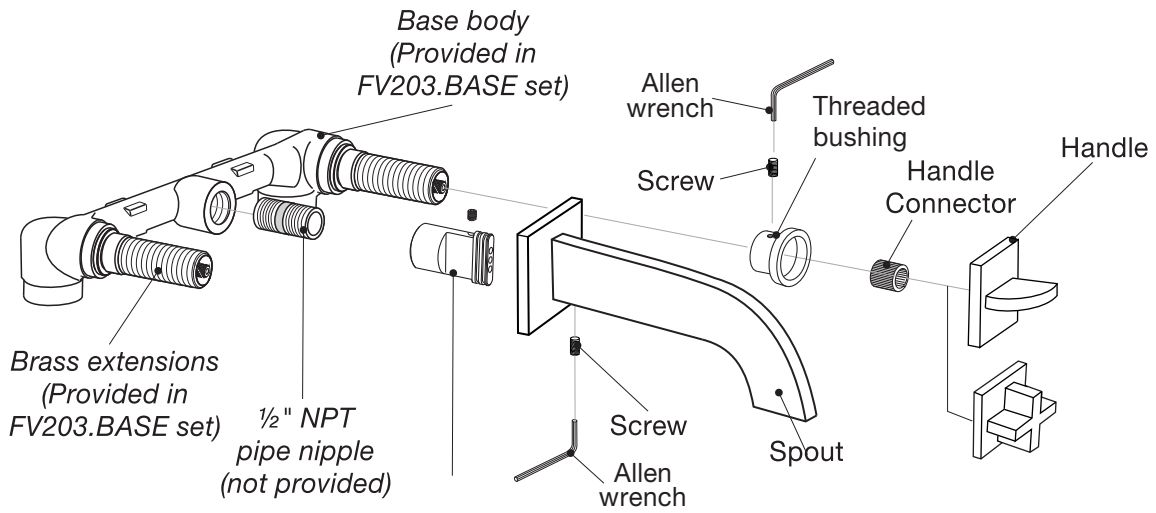

FRANZ VIEGENER

Edge

i n s t a l l a t i o n

Edge - Wall-mounted lavatory set - Line J3 & J3D

CONGRATULATIONS !

This product has been subjected to stringent tests for its quality, performance and finish. We guarantee years of trouble free operation. We thank you for your choice and above all for the trust you are placing in us. This trust is what motivates us to improve every day.

Before connecting the faucet to the water supply, flush the tubing thoroughly to eliminate any residue.

Required installation tools.

Provided	Not provided		
 Allen wrench	 Ruler	 Hacksaw	 Teflon tape
 Aerator tool			

Edge - Wall-mounted lavatory set. Trim only - Line J3 & J3D

FV203/J3.0

FV203/J3D.0

Handle installation:

Edge - Wall-mounted lavatory set. Trim only - Line J3 & J3D

Edge - Wall-mounted lavatory set. Trim only - Line J3 & J3D

Spout installation:

Edge - Wall-mounted lavatory set. Trim only - Line J3 & J3D

MIN: 9/16" (15 mm)

MAX: 1 1/8" (33 mm)

According to the measured distance could be necessary to choose other size of the "NPT pipe nipple" (not provided).