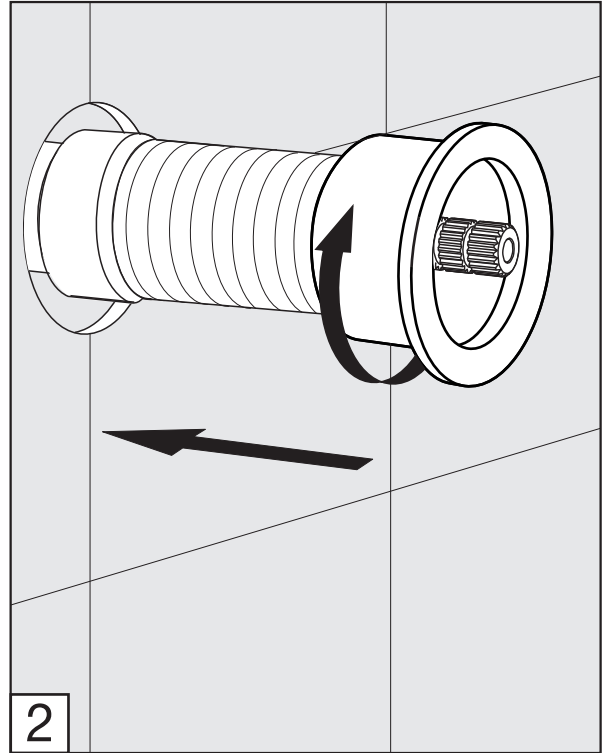

Before connecting the faucet to the water supply, flush the tubing thoroughly to eliminate any residue.

Required installation tools.

Provided	Not provided		
 Allen wrench	 Ruler	 Hacksaw	 Teflon tape
 Aerator tool			

Edge - Wall-mounted lavatory set. Trim only - Line J3 & J3D

FV203/J3.0

FV203/J3D.0

Handle installation:

Edge - Wall-mounted lavatory set. Trim only - Line J3 & J3D

Edge - Wall-mounted lavatory set. Trim only - Line J3 & J3D

Spout installation:

Edge - Wall-mounted lavatory set. Trim only - Line J3 & J3D

MIN: 9/16" (15 mm)

MAX: 1 1/8" (33 mm)

According to the measured distance could be necessary to choose other size of the "NPT pipe nipple" (not provided).