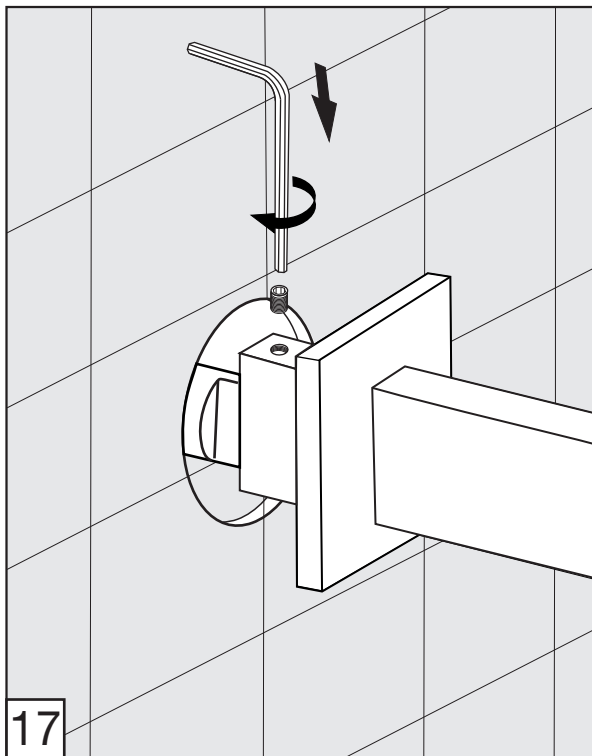

Edge - Wall-mounted lavatory set. Trim only - Line J3 & J3D

MIN: 9/16" (15 mm)

MAX: 1 1/8" (33 mm)

According to the measured distance could be necessary to choose other size of the "NPT pipe nipple" (not provided).

*Maximum and minimum distances are in millimeters, measurements in inches are for reference only.