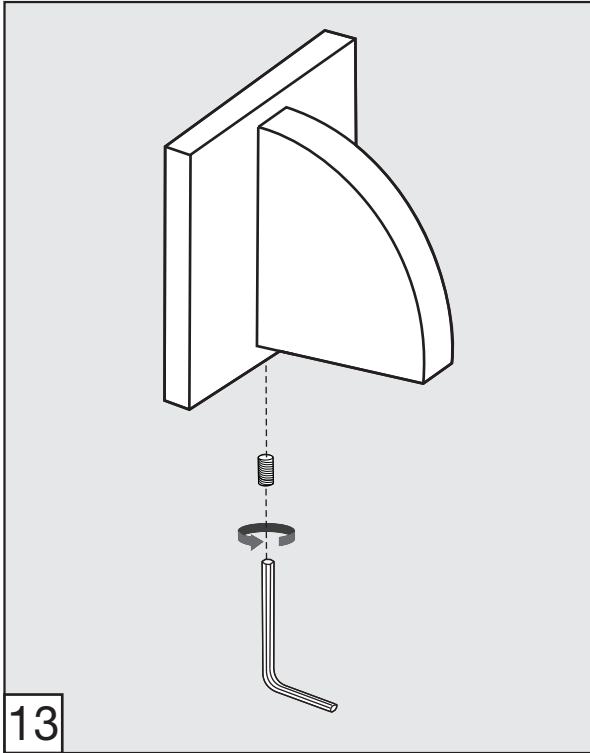

FRANZ VIEGENER

Edge

i n s t a l l a t i o n

Edge - Wall-mounted lavatory set - Line J3 & J3D

CONGRATULATIONS !

This product has been subjected to stringent tests for its quality, performance and finish. We guarantee years of trouble free operation. We thank you for your choice and above all for the trust you are placing in us. This trust is what motivates us to improve every day.

Before connecting the faucet to the water supply, flush the tubing thoroughly to eliminate any residue.

Required installation tools.

Provided	Not provided		
 Allen wrench	 Ruler	 Hacksaw	 Teflon tape
 Aerator tool			

Edge - Wall-mounted lavatory set. Trim only - Line J3 & J3D

FV203/J3.0

FV203/J3D.0

Handle installation:

Edge - Wall-mounted lavatory set. Trim only - Line J3 & J3D

Edge - Wall-mounted lavatory set. Trim only - Line J3 & J3D

Spout installation:

Edge - Wall-mounted lavatory set. Trim only - Line J3 & J3D

MIN: 9/16" (15 mm)

MAX: 1 1/8" (33 mm)

According to the measured distance could be necessary to choose other size of the "NPT pipe nipple" (not provided).