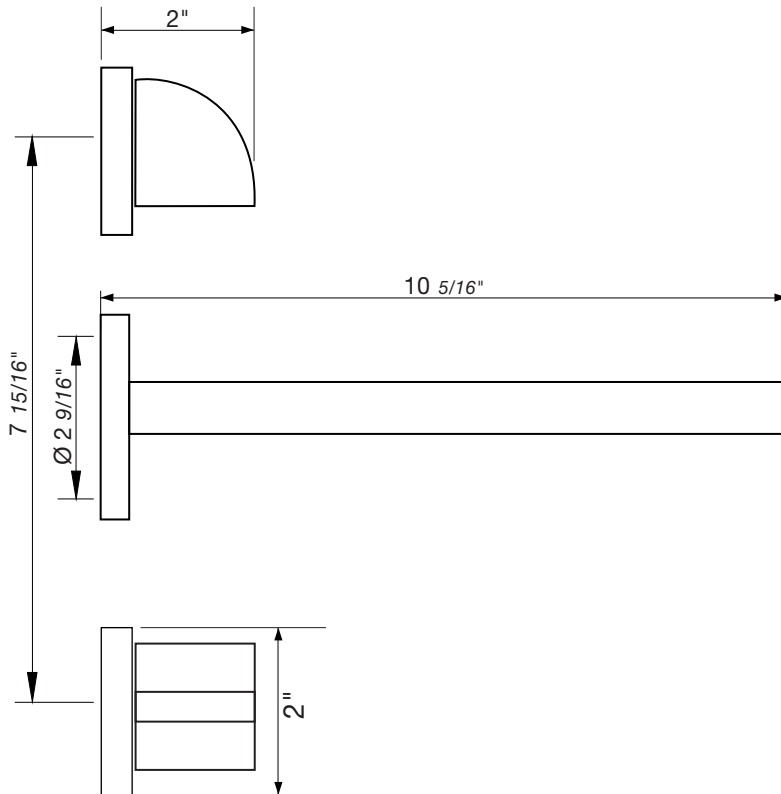

Before connecting the faucet to the water supply, flush the tubing thoroughly to eliminate any residue.

Required installation tools.

Provided	Not provided		
 Allen wrench	 Ruler	 Hacksaw	 Teflon tape
 Aerator tool			

Edge - Wall-mounted lavatory set. Trim only - Line J3 & J3D

FV203/J3.0

FV203/J3D.0

Handle installation:

Edge - Wall-mounted lavatory set. Trim only - Line J3 & J3D

Edge - Wall-mounted lavatory set. Trim only - Line J3 & J3D

Spout installation:

Edge - Wall-mounted lavatory set. Trim only - Line J3 & J3D

MIN: 9/16" (15 mm)

MAX: 1 1/8" (33 mm)

According to the measured distance could be necessary to choose other size of the "NPT pipe nipple" (not provided).