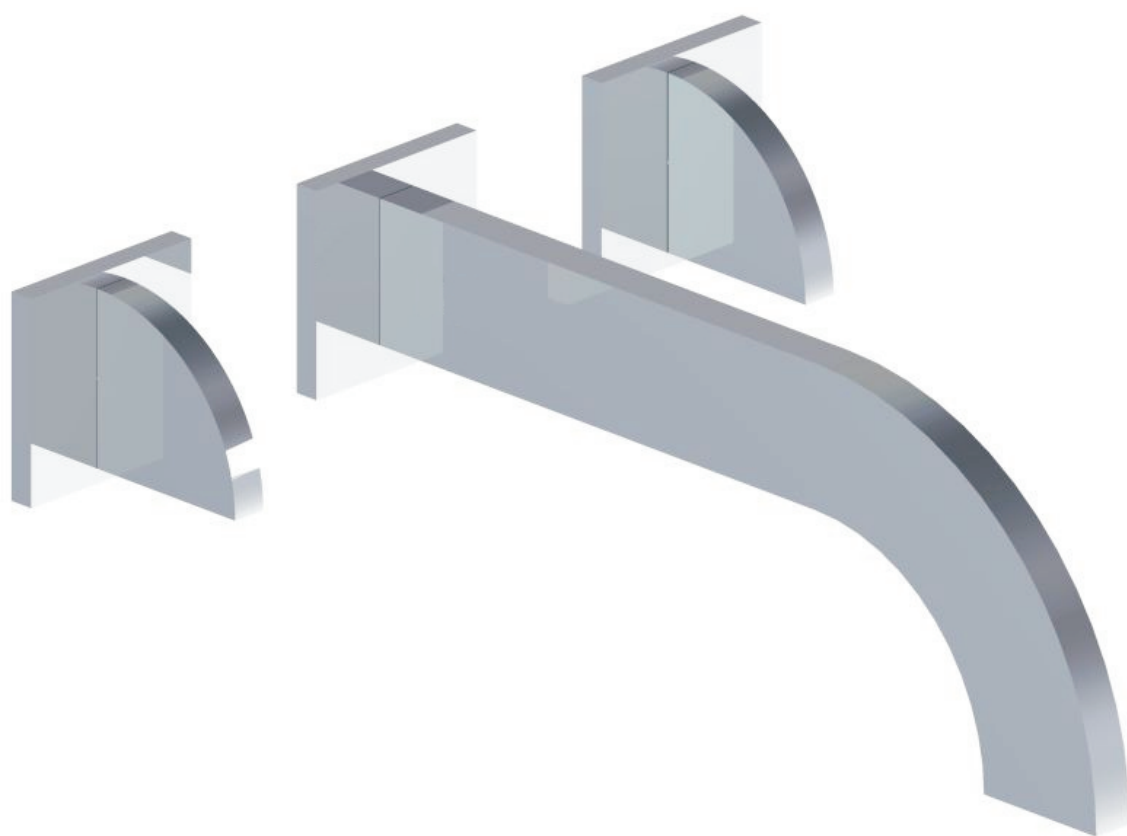

FRANZ VIEGENER

Edge

i n s t a l l a t i o n

Edge - Wall-mounted lavatory set - Line J3 & J3D

CONGRATULATIONS !

This product has been subjected to stringent tests for its quality, performance and finish. We guarantee years of trouble free operation. We thank you for your choice and above all for the trust you are placing in us. This trust is what motivates us to improve every day.

Edge - Wall-mounted lavatory set. Trim only - Line J3 & J3D

FV203/J3.0

FV203/J3D.0

Handle installation:

Edge - Wall-mounted lavatory set. Trim only - Line J3 & J3D

Edge - Wall-mounted lavatory set. Trim only - Line J3 & J3D

Spout installation:

Edge - Wall-mounted lavatory set. Trim only - Line J3 & J3D

MIN: 9/16" (15 mm)

MAX: 1 1/8" (33 mm)

According to the measured distance could be necessary to choose other size of the "NPT pipe nipple" (not provided).