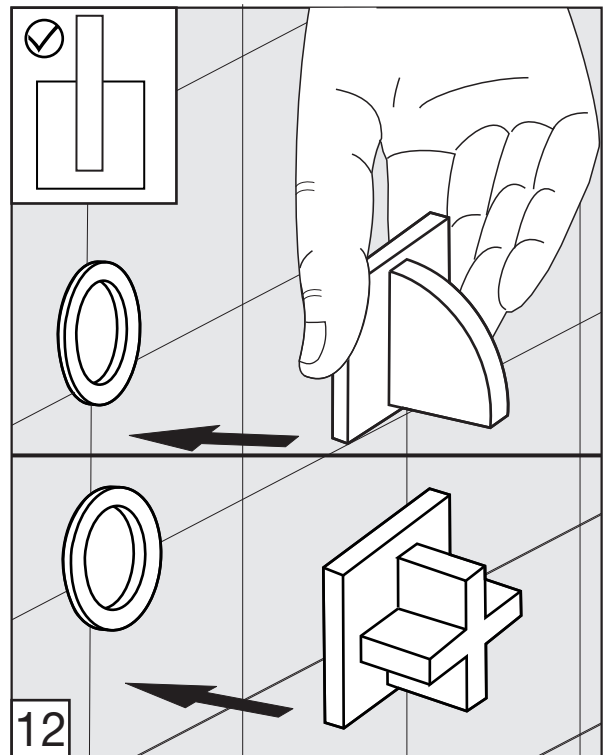

Before connecting the faucet to the water supply, flush the tubing thoroughly to eliminate any residue.

Required installation tools.

Provided	Not provided		
 Allen wrench	 Ruler	 Hacksaw	 Teflon tape
 Aerator tool			

Edge - Wall-mounted lavatory set. Trim only - Line J3 & J3D

FV203/J3.0

FV203/J3D.0

Handle installation:

Edge - Wall-mounted lavatory set. Trim only - Line J3 & J3D

Edge - Wall-mounted lavatory set. Trim only - Line J3 & J3D

Spout installation:

Edge - Wall-mounted lavatory set. Trim only - Line J3 & J3D

MIN: 9/16" (15 mm)

MAX: 1 1/8" (33 mm)

According to the measured distance could be necessary to choose other size of the "NPT pipe nipple" (not provided).