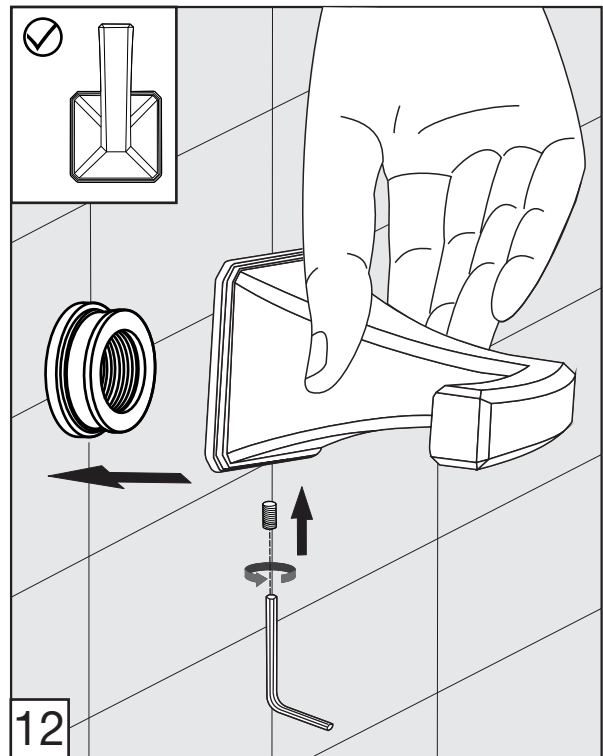

Required installation tools.

Provided	Not provided		
 <p data-bbox="177 1122 480 1200">Allen wrench (two different sizes)</p>  <p data-bbox="288 1384 352 1435">Aerator tool</p>	 <p data-bbox="603 1238 699 1279">Ruler</p>	 <p data-bbox="890 1238 1050 1279">Hacksaw</p>	 <p data-bbox="1169 1238 1369 1279">Teflon tape</p>

Casablanca Wall-mounted lavatory set - Line 60

FV203/60.0

Handle installation:

Spout installation:

MIN: 1 1/16" (27 mm)

MAX: 1 5/16" (33 mm)

According to the measured distance could be necessary to choose other size of the "NPT pipe nipple" (not provided).