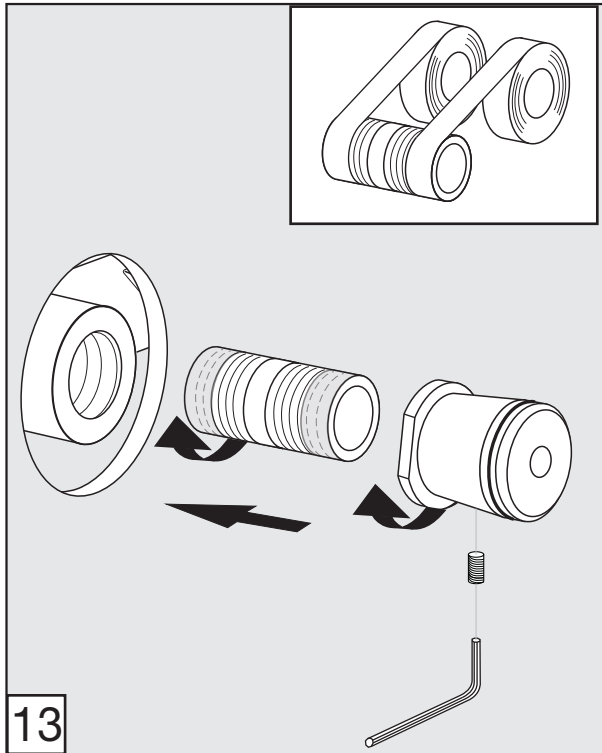

Required installation tools.

Provided	Not provided		
 <p data-bbox="177 1122 480 1200">Allen wrench (two different sizes)</p>  <p data-bbox="288 1384 352 1435">Aerator tool</p>	 <p data-bbox="603 1238 699 1279">Ruler</p>	 <p data-bbox="890 1238 1050 1279">Hacksaw</p>	 <p data-bbox="1169 1238 1369 1279">Teflon tape</p>

Casablanca Wall-mounted lavatory set - Line 60

FV203/60.0

Handle installation:

Spout installation:

MIN: 1 1/16" (27 mm)

MAX: 1 5/16" (33 mm)

According to the measured distance could be necessary to choose other size of the "NPT pipe nipple" (not provided).