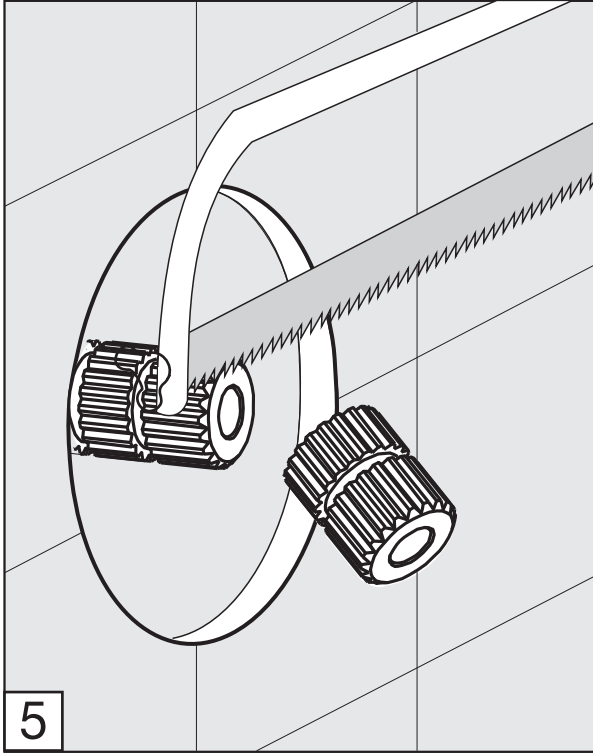

Required installation tools.

Provided	Not provided		
 <p data-bbox="177 1122 480 1200">Allen wrench (two different sizes)</p>  <p data-bbox="288 1384 352 1435">Aerator tool</p>	 <p data-bbox="603 1238 699 1279">Ruler</p>	 <p data-bbox="890 1238 1050 1279">Hacksaw</p>	 <p data-bbox="1169 1238 1369 1279">Teflon tape</p>

Casablanca Wall-mounted lavatory set - Line 60

FV203/60.0

Handle installation:

Spout installation:

MIN: 1 1/16" (27 mm)

MAX: 1 5/16" (33 mm)

According to the measured distance could be necessary to choose other size of the "NPT pipe nipple" (not provided).