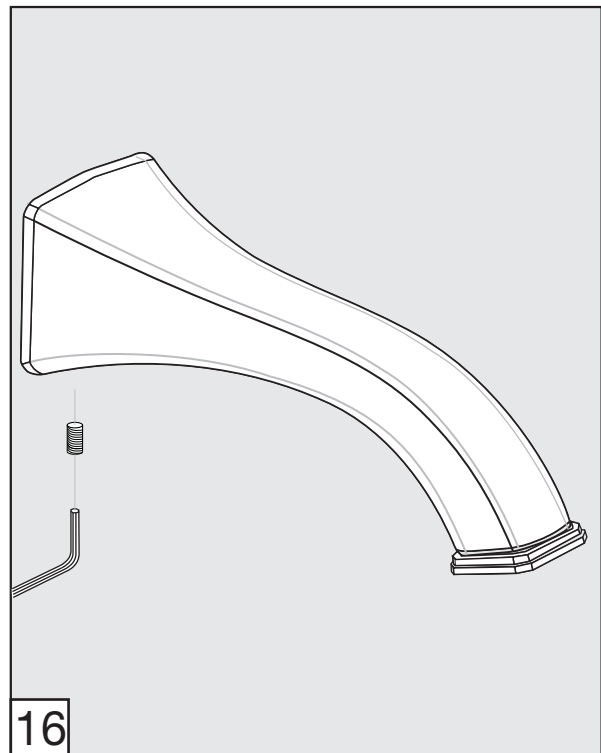

Spout installation:

MIN: 1 1/16" (27 mm)

MAX: 1 5/16" (33 mm)

According to the measured distance could be necessary to choose other size of the "NPT pipe nipple" (not provided).

*Maximum and minimum distances are in millimeters, measurements in inches are for reference only.