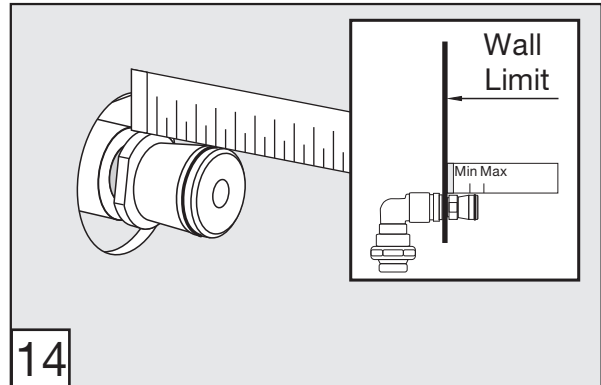

Casablanca Wall-mounted lavatory set - Line 60

FV203/60.0

Handle installation:

Spout installation:

MIN: 1 1/16" (27 mm)

MAX: 1 5/16" (33 mm)

According to the measured distance could be necessary to choose other size of the "NPT pipe nipple" (not provided).