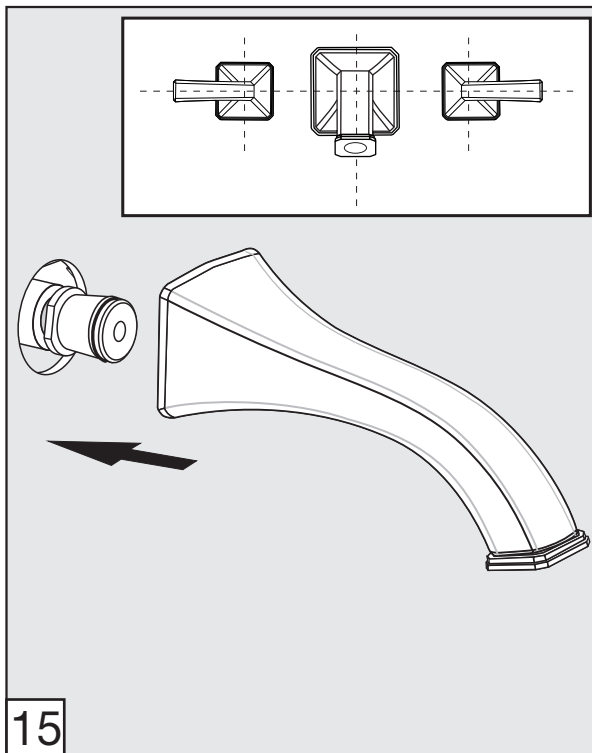

Spout installation:

MIN: 1 1/16" (27 mm)

MAX: 1 5/16" (33 mm)

According to the measured distance could be necessary to choose other size of the "NPT pipe nipple" (not provided).

*Maximum and minimum distances are in millimeters, measurements in inches are for reference only.