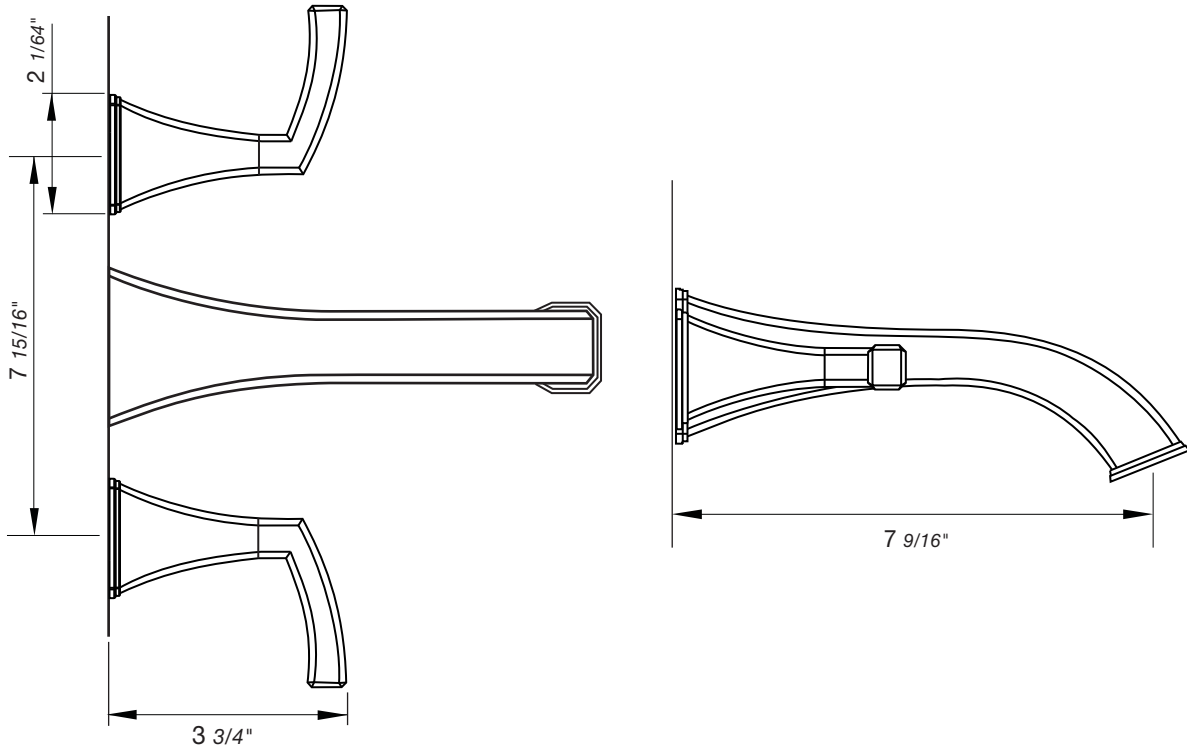

FRANZ VIEGENER

Casablanca

i n s t a l l a t i o n

Casablanca Wall-mounted lavatory set - Line 60

CONGRATULATIONS !

This product has been subjected to stringent tests for its quality, performance and finish. We guarantee years of trouble free operation.

Required installation tools.

Provided	Not provided		
 <p data-bbox="177 1122 480 1200">Allen wrench (two different sizes)</p>  <p data-bbox="288 1384 352 1435">Aerator tool</p>	 <p data-bbox="603 1238 699 1279">Ruler</p>	 <p data-bbox="890 1238 1050 1279">Hacksaw</p>	 <p data-bbox="1169 1238 1369 1279">Teflon tape</p>

Casablanca Wall-mounted lavatory set - Line 60

FV203/60.0

Handle installation:

Spout installation:

MIN: 1 1/16" (27 mm)

MAX: 1 5/16" (33 mm)

According to the measured distance could be necessary to choose other size of the "NPT pipe nipple" (not provided).