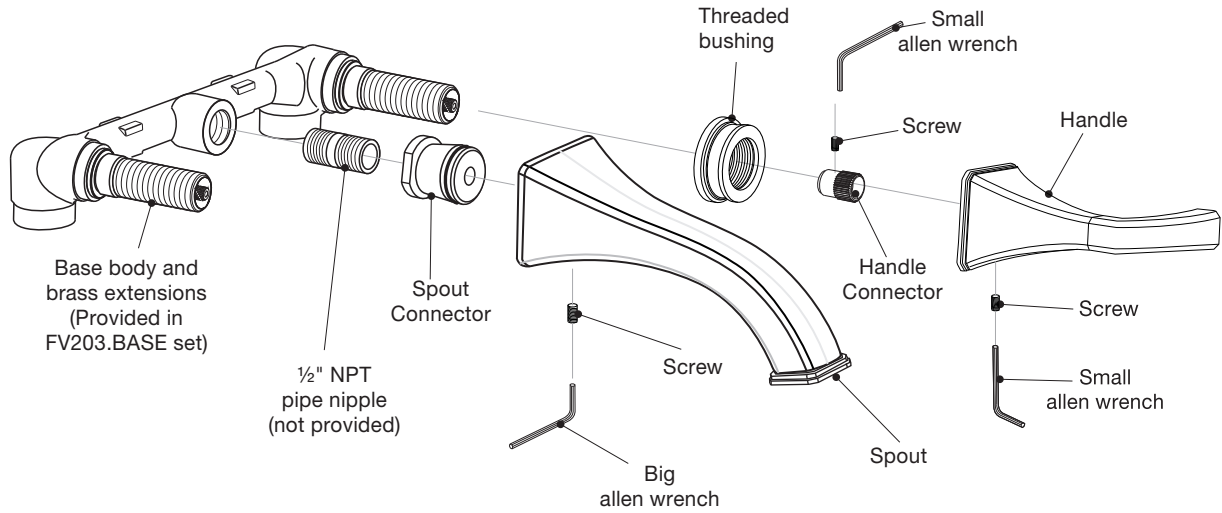

FRANZ VIEGENER

Casablanca

i n s t a l l a t i o n

Casablanca Wall-mounted lavatory set - Line 60

CONGRATULATIONS !

This product has been subjected to stringent tests for its quality, performance and finish. We guarantee years of trouble free operation.

Required installation tools.

Provided	Not provided		
 <p data-bbox="177 1122 480 1200">Allen wrench (two different sizes)</p>  <p data-bbox="288 1384 352 1435">Aerator tool</p>	 <p data-bbox="603 1238 699 1279">Ruler</p>	 <p data-bbox="890 1238 1050 1279">Hacksaw</p>	 <p data-bbox="1169 1238 1369 1279">Teflon tape</p>

Casablanca Wall-mounted lavatory set - Line 60

FV203/60.0

Handle installation:

Spout installation:

MIN: 1 1/16" (27 mm)

MAX: 1 5/16" (33 mm)

According to the measured distance could be necessary to choose other size of the "NPT pipe nipple" (not provided).