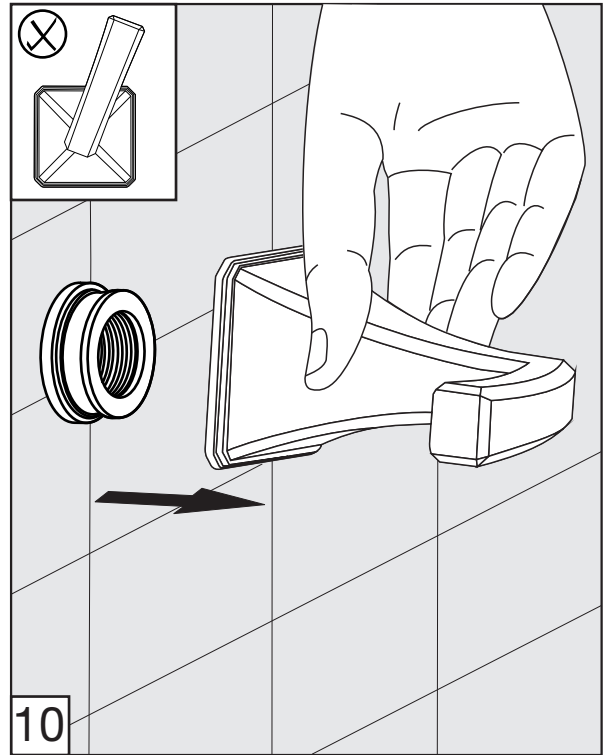

Casablanca Wall-mounted lavatory set - Line 60

FV203/60.0

Handle installation:

Spout installation:

MIN: 1 1/16" (27 mm)

MAX: 1 5/16" (33 mm)

According to the measured distance could be necessary to choose other size of the "NPT pipe nipple" (not provided).