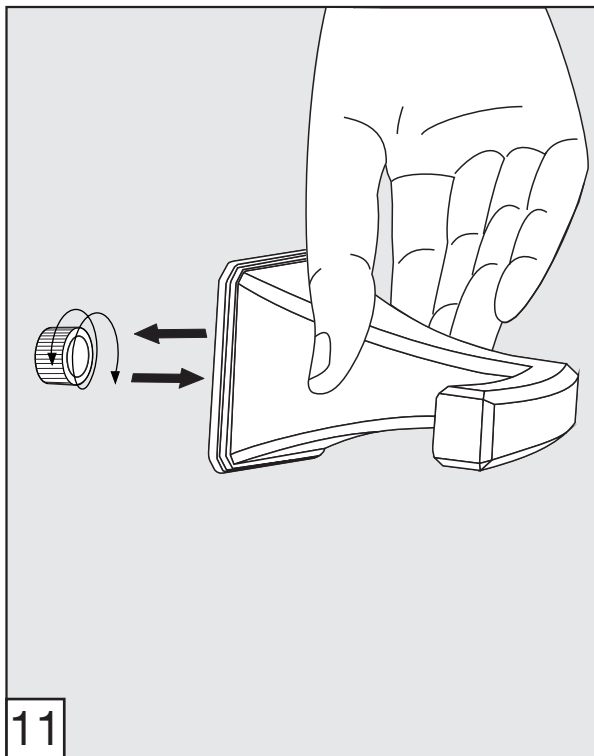

Required installation tools.

Provided	Not provided		
 <p data-bbox="177 1122 480 1200">Allen wrench (two different sizes)</p>  <p data-bbox="288 1384 352 1435">Aerator tool</p>	 <p data-bbox="603 1238 699 1279">Ruler</p>	 <p data-bbox="890 1238 1050 1279">Hacksaw</p>	 <p data-bbox="1169 1238 1369 1279">Teflon tape</p>

Casablanca Wall-mounted lavatory set - Line 60

FV203/60.0

Handle installation:

Spout installation:

MIN: 1 1/16" (27 mm)

MAX: 1 5/16" (33 mm)

According to the measured distance could be necessary to choose other size of the "NPT pipe nipple" (not provided).