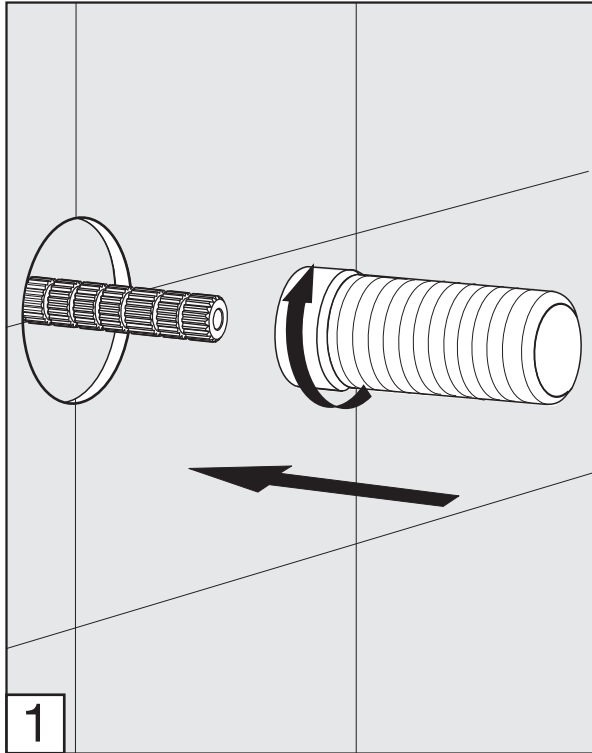

Required installation tools.

Provided	Not provided		
 <p data-bbox="177 1122 480 1200">Allen wrench (two different sizes)</p>  <p data-bbox="288 1384 352 1435">Aerator tool</p>	 <p data-bbox="603 1238 699 1279">Ruler</p>	 <p data-bbox="890 1238 1050 1279">Hacksaw</p>	 <p data-bbox="1169 1238 1369 1279">Teflon tape</p>

Casablanca Wall-mounted lavatory set - Line 60

FV203/60.0

Handle installation:

Spout installation:

MIN: 1 1/16" (27 mm)

MAX: 1 5/16" (33 mm)

According to the measured distance could be necessary to choose other size of the "NPT pipe nipple" (not provided).