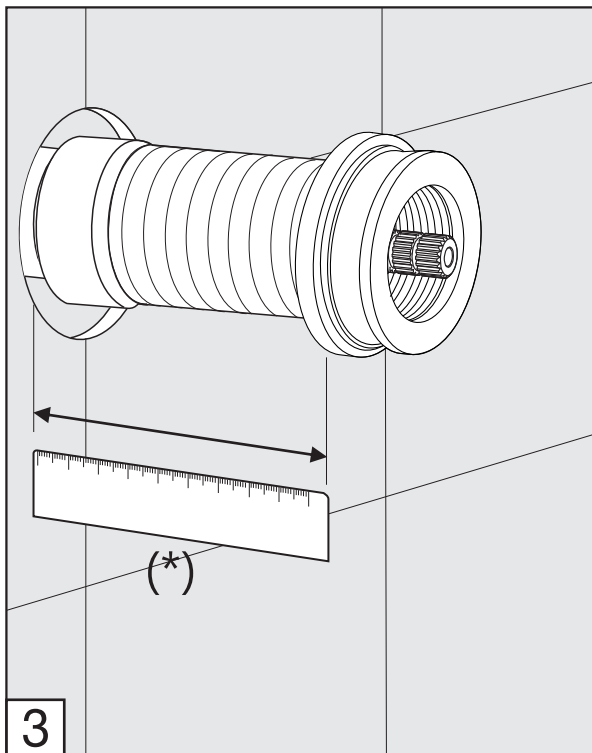

Required installation tools.

Provided	Not provided		
 <p data-bbox="177 1122 480 1200">Allen wrench (two different sizes)</p>  <p data-bbox="288 1384 352 1435">Aerator tool</p>	 <p data-bbox="603 1238 699 1279">Ruler</p>	 <p data-bbox="890 1238 1050 1279">Hacksaw</p>	 <p data-bbox="1169 1238 1369 1279">Teflon tape</p>

Casablanca Wall-mounted lavatory set - Line 60

FV203/60.0

Handle installation:

Spout installation:

MIN: 1 1/16" (27 mm)

MAX: 1 5/16" (33 mm)

According to the measured distance could be necessary to choose other size of the "NPT pipe nipple" (not provided).