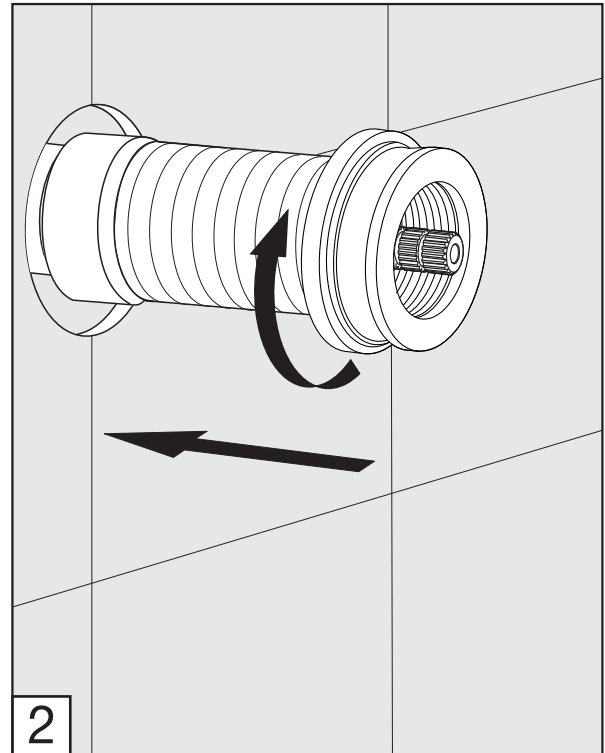

Required installation tools.

Provided	Not provided		
 <p data-bbox="177 1122 480 1200">Allen wrench (two different sizes)</p>  <p data-bbox="288 1384 352 1435">Aerator tool</p>	 <p data-bbox="603 1238 699 1279">Ruler</p>	 <p data-bbox="890 1238 1050 1279">Hacksaw</p>	 <p data-bbox="1169 1238 1369 1279">Teflon tape</p>

Casablanca Wall-mounted lavatory set - Line 60

FV203/60.0

Handle installation:

Spout installation:

MIN: 1 1/16" (27 mm)

MAX: 1 5/16" (33 mm)

According to the measured distance could be necessary to choose other size of the "NPT pipe nipple" (not provided).