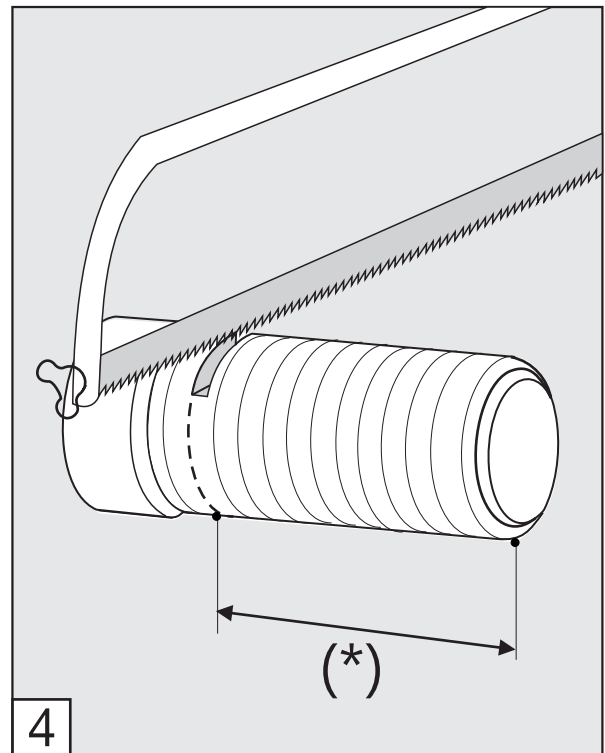

Required installation tools.

Provided	Not provided		
 <p data-bbox="177 1122 480 1200">Allen wrench (two different sizes)</p>  <p data-bbox="288 1384 352 1435">Aerator tool</p>	 <p data-bbox="603 1238 699 1279">Ruler</p>	 <p data-bbox="890 1238 1050 1279">Hacksaw</p>	 <p data-bbox="1169 1238 1369 1279">Teflon tape</p>

Casablanca Wall-mounted lavatory set - Line 60

FV203/60.0

Handle installation:

Spout installation:

MIN: 1 1/16" (27 mm)

MAX: 1 5/16" (33 mm)

According to the measured distance could be necessary to choose other size of the "NPT pipe nipple" (not provided).