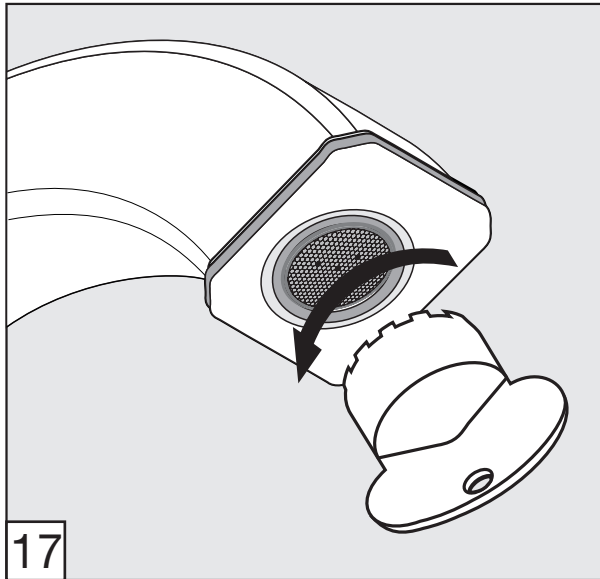

Aerator cleaning:

FRANZ VIEGENER

a FV S.A. Company

4000 Porett Drive • Gurnee Illinois 60031
Phone 847-244-1234 / Fax 847-244-1259

FRANZ VIEGENER reserve the right to make revisions without notice in the design of faucets and bathroom accessories or in packaging.
FOLFV203/600 / Edition No 1 _ October, 2011.