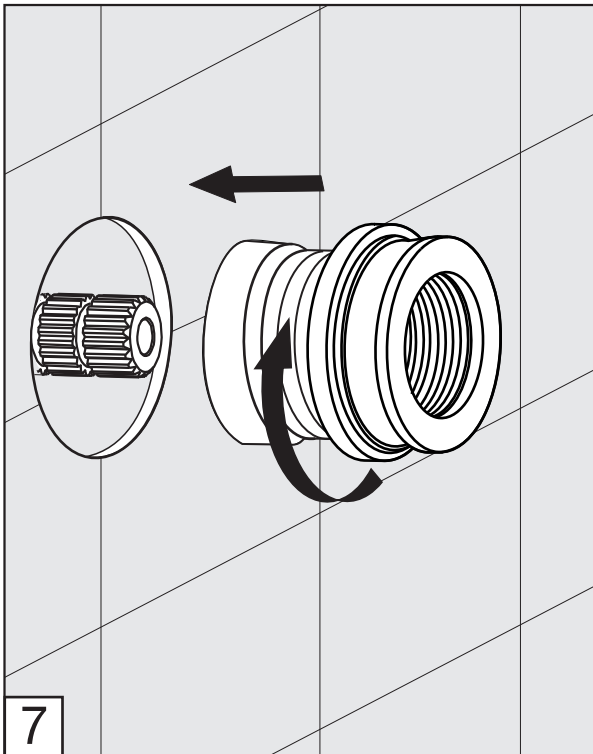

Required installation tools.

Provided	Not provided		
 <p data-bbox="177 1122 480 1200">Allen wrench (two different sizes)</p>  <p data-bbox="288 1384 352 1435">Aerator tool</p>	 <p data-bbox="603 1238 699 1279">Ruler</p>	 <p data-bbox="890 1238 1050 1279">Hacksaw</p>	 <p data-bbox="1169 1238 1369 1279">Teflon tape</p>

Casablanca Wall-mounted lavatory set - Line 60

FV203/60.0

Handle installation:

Spout installation:

MIN: 1 1/16" (27 mm)

MAX: 1 5/16" (33 mm)

According to the measured distance could be necessary to choose other size of the "NPT pipe nipple" (not provided).