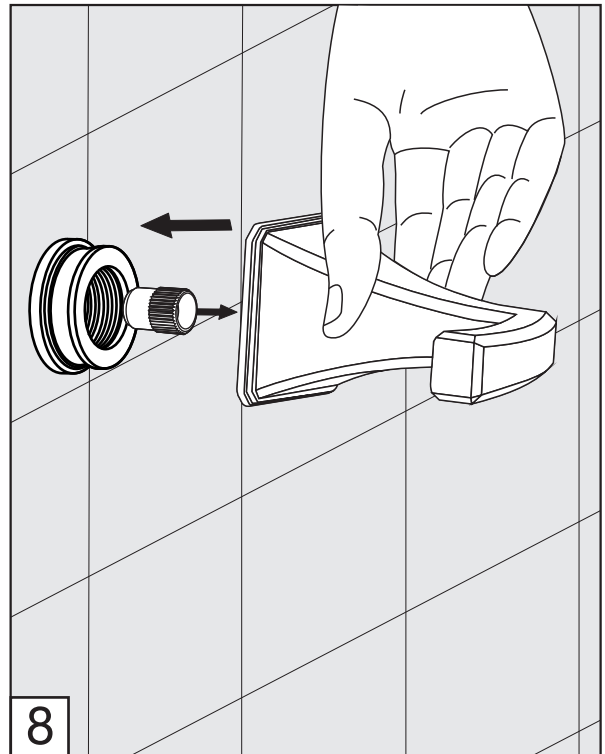

Required installation tools.

Provided	Not provided		
 <p data-bbox="177 1122 480 1200">Allen wrench (two different sizes)</p>  <p data-bbox="288 1384 352 1435">Aerator tool</p>	 <p data-bbox="603 1238 699 1279">Ruler</p>	 <p data-bbox="890 1238 1050 1279">Hacksaw</p>	 <p data-bbox="1169 1238 1369 1279">Teflon tape</p>

Casablanca Wall-mounted lavatory set - Line 60

FV203/60.0

Handle installation:

Spout installation:

MIN: 1 1/16" (27 mm)

MAX: 1 5/16" (33 mm)

According to the measured distance could be necessary to choose other size of the "NPT pipe nipple" (not provided).