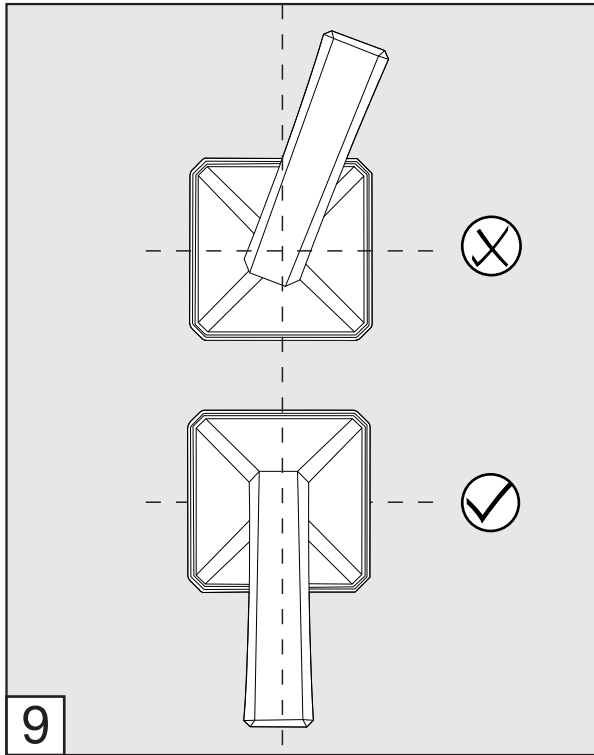

Required installation tools.

Provided	Not provided		
 <p data-bbox="177 1122 480 1200">Allen wrench (two different sizes)</p>  <p data-bbox="288 1384 352 1435">Aerator tool</p>	 <p data-bbox="603 1238 699 1279">Ruler</p>	 <p data-bbox="890 1238 1050 1279">Hacksaw</p>	 <p data-bbox="1169 1238 1369 1279">Teflon tape</p>

Casablanca Wall-mounted lavatory set - Line 60

FV203/60.0

Handle installation:

Spout installation:

MIN: 1 1/16" (27 mm)

MAX: 1 5/16" (33 mm)

According to the measured distance could be necessary to choose other size of the "NPT pipe nipple" (not provided).