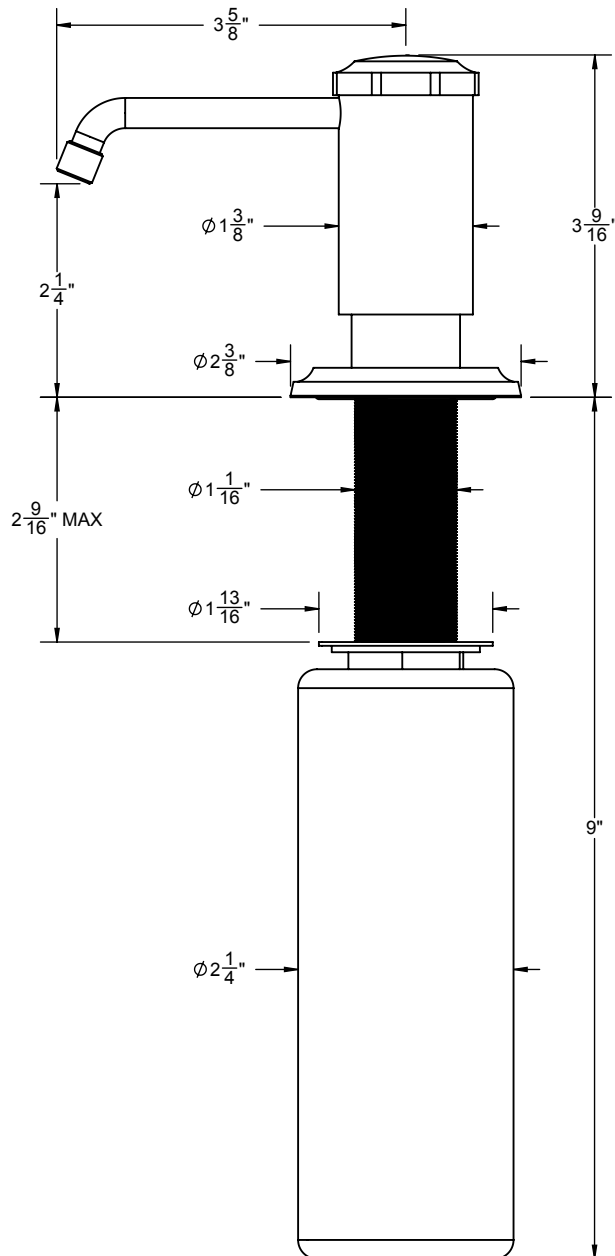

California Faucets®

Descanso™

INDUSTRIAL SOAP & LOTION DISPENSER

Features

- All brass construction
- Easy refill from top
- 12.5 ounce capacity bottle
- Over 28 finishes including 13 PVD finishes

9631-K30

THROUGH-HOLE SPECIFICATIONS		
MIN	RECOMMENDED	MAX
$\phi 1\text{-}1/16$ "	$\phi 1\text{-}1/4$ "	$\phi 1\text{-}1/2$ "

SPECIFICATIONS SUBJECT TO CHANGE WITHOUT NOTICE

ALL DIMENSIONS SHOWN TO NEAREST 1/16"