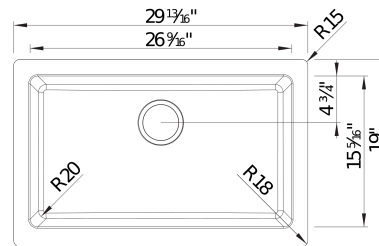

VINTERA 30 SILGRANIT

Design and Planning Tips

- Min cabinet size: 30 in (760 mm)
- Bowl depth: 9 in (229.0 mm)
- Apron front height: 6 1/2 in

What is included:

Installation instructions
Cut-out template
Limited Lifetime Warranty

Apron front installation

Minimum cabinet size: 30"

Cut-out Dimensions: custom installation. Use sink as template

Sink Bowl Dimensions:

Sink Bowl Length (left-to-right): 26.56"

Sink Bowl Width (front-to-back): 15.31"

Sink Bowl Depth: 9"

Apron Front Depth: 6.5"

Drain hole compatible with 3.5" strainers or waste flanges

To protect from damage, this model must be shipped on a pallet. (Cannot be shipped UPS)

Codes/Standards: CSA B45.8-18/IAPMO Z403-2018