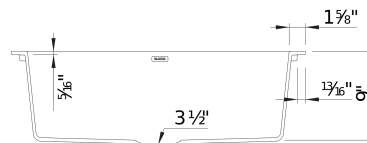

- Min cabinet size: 30 in (760 mm)
- Bowl depth: 9 in (229.0 mm)
- Apron front height: 6 1/2 in

What is included:

Installation instructions
Cut-out template
Limited Lifetime Warranty

Apron front installation

Minimum cabinet size: 30"

Cut-out Dimensions: custom installation. Use sink as template

Sink Bowl Dimensions:

Sink Bowl Length (left-to-right): 26.56"

Sink Bowl Width (front-to-back): 15.31"

Sink Bowl Depth: 9"

Apron Front Depth: 6.5"

Drain hole compatible with 3.5" strainers or waste flanges

To protect from damage, this model must be shipped on a pallet. (Cannot be shipped UPS)

Codes/Standards: CSA B45.8-18/IAPMO Z403-2018