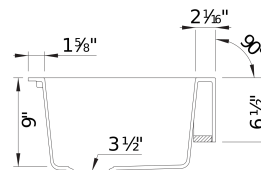

- Min cabinet size: 30 in (760 mm)
- Bowl depth: 9 in (229.0 mm)
- Apron front height: 6 1/2 in

What is included:

Installation instructions
Cut-out template
Limited Lifetime Warranty

Apron front installation

Minimum cabinet size: 30"

Cut-out Dimensions: custom installation. Use sink as template

Sink Bowl Dimensions:

Sink Bowl Length (left-to-right): 26.56"

Sink Bowl Width (front-to-back): 15.31"

Sink Bowl Depth: 9"

Apron Front Depth: 6.5"

Drain hole compatible with 3.5" strainers or waste flanges

To protect from damage, this model must be shipped on a pallet. (Cannot be shipped UPS)

Codes/Standards: CSA B45.8-18/IAPMO Z403-2018