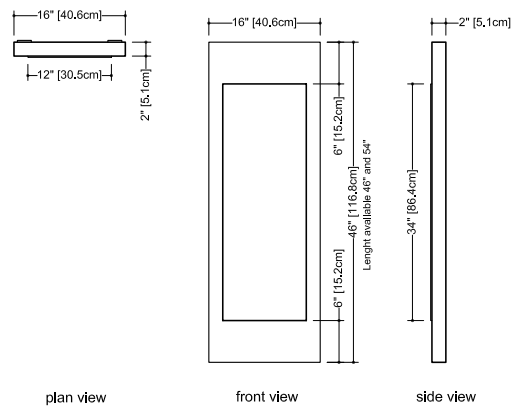

Mirrors Z 216 – mirrors match both collection Z and F

height - inch 46 or 54 height - cm 117 or 137

finishes and colors

oak

natural
wenge
white
black
stone harbour grey
coffee bean
smoked

walnut

natural
natural no calico
chocolate

premium wood

torrified eucalyptus
mozambique

- All exposed edges of mirror are made of solid wood 1/8" thick
- Other surfaces are in all natural wood veneer
- AWI rated level 5 marine grade finish for moisture resistance and durability (industry's highest finishing class)

WETSTYLE cannot be held responsible for any technical errors and reserves the right to make revisions without notice.

Approximate measurement.
The manufacturer accepts 1/4" (6.35mm) variance.

www.WETSTYLE.COM - Montreal - Canada
Tel. 1 888.536.9001 - service@wetstyle.com