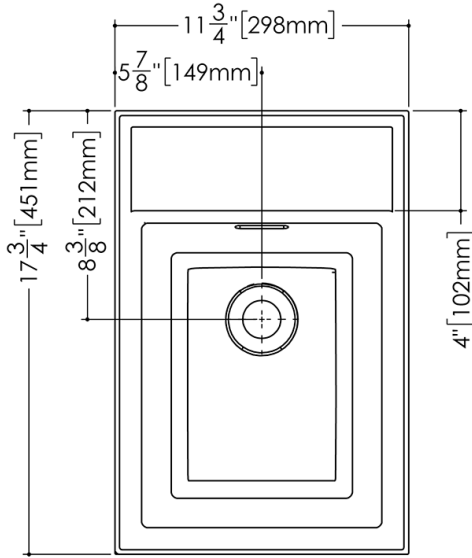

Sinks

VLBQS 18

LAB COLLECTION

Design Pierre Bélanger and WETSTYLE Design Lab

FEATURES

Handcrafted in Montreal, Canada

Faucet hole options: 1 hole (for mono faucet) or no hole (for wall-mounted faucet)

Option: Pop-up drain

TECHNICAL DETAILS

- **Width:** 11.75"
- **Length:** 17.75"
- **Height:** 1.5"
- **Weight:** 23 lbs / 10 kg

Top View

Front View

Perspective View
Esc: 1:12

Side View

VLBQS 18

WETSTYLE cannot be held responsible for any technical errors and reserves the right to make revisions without notice. Approximate measurement. The manufacturer accepts 1/4" (6.35mm) variance.