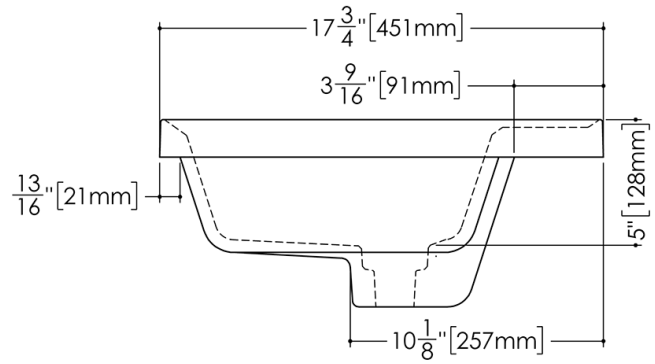

TECHNICAL DETAILS

- **Width:** 11.75"
- **Length:** 17.75"
- **Height:** 1.5"
- **Weight:** 23 lbs / 10 kg

Top View

Front View

Perspective View
Esc: 1:12

Side View

VLBQS 18

WETSTYLE cannot be held responsible for any technical errors and reserves the right to make revisions without notice. Approximate measurement. The manufacturer accepts 1/4" (6.35mm) variance.