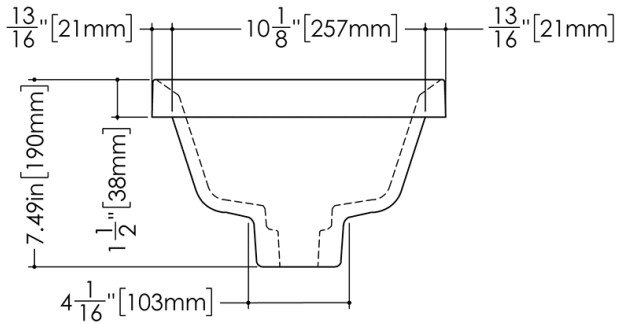

Sinks

VLBQS 18

LAB COLLECTION

Design Pierre Bélanger and WETSTYLE Design Lab

FEATURES

Handcrafted in Montreal, Canada

Faucet hole options: 1 hole (for mono faucet) or no hole (for wall-mounted faucet)

Option: Pop-up drain

TECHNICAL DETAILS

- **Width:** 11.75"
- **Length:** 17.75"
- **Height:** 1.5"
- **Weight:** 23 lbs / 10 kg

Top View

Front View

Perspective View
Esc: 1:12

Side View

VLBQS 18

WETSTYLE cannot be held responsible for any technical errors and reserves the right to make revisions without notice. Approximate measurement. The manufacturer accepts 1/4" (6.35mm) variance.