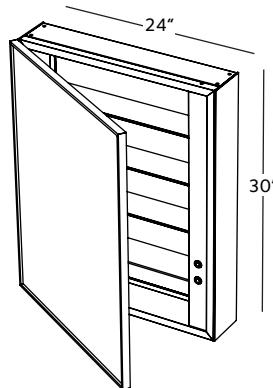

Configuration L
(24" only available with Left hinges)