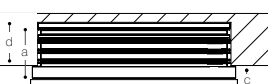

#### Electric options

- Mirror defogger (X)
- LED (5000K) mood light at top and bottom of cabinet (Y)

Electrical outlet and LED/defogger switch

Surface Mounted - with side panels

Recessed - without side panels