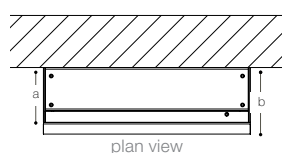

Surface Mounted - with side panels

Recessed - without side panels

a\* = 4 1/4" - 108mm  
b = 5 3/4" - 146mm  
c = 2" - 51mm  
d = 3 3/4" - 95mm

\* interior depth

WETSTYLE cannot be held responsible for any technical errors and reserves the right to make revisions without notice.