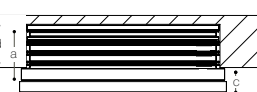

Recessed - without side panels