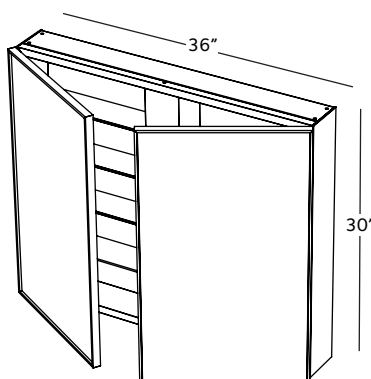

Electric options

- Mirror defogger (X)
- LED (5000K) mood light at top and bottom of cabinet (Y)

Electrical outlet and LED/defogger switch