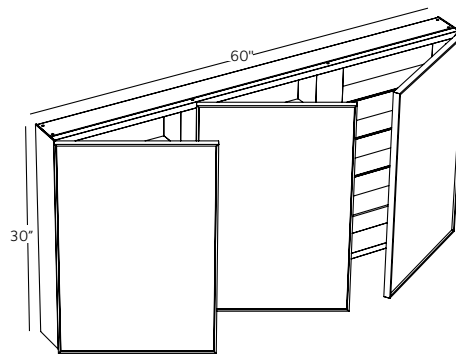

Electric options

(available with surface mount version only)

- Mirror defogger (X), left and right doors, no defogger on central door
- LED (5000K) mood light at top and bottom of cabinet (Y)

Configuration L