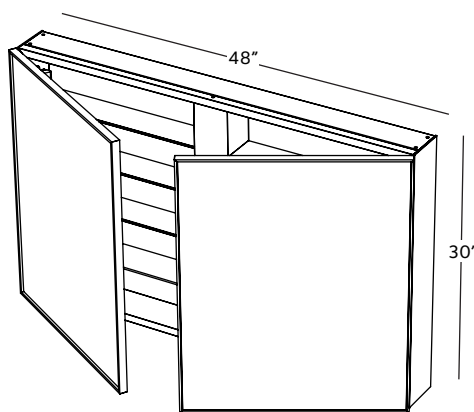

Electrical outlet and LED/defogger switch

a* = 4 1/4" - 108mm
b = 5 3/4" - 146mm
c = 2" - 51mm
d = 3 3/4" - 95mm

* interior depth

WETSTYLE cannot be held responsible for any technical errors and reserves the right to make revisions without notice.

Approximate measurement. The manufacturer accept 1/4" (6.35mm) variance.

www.WETSTYLE.COM - Montreal - Canada
Tel. 1 888.536.9001 - service@wetstyle.com