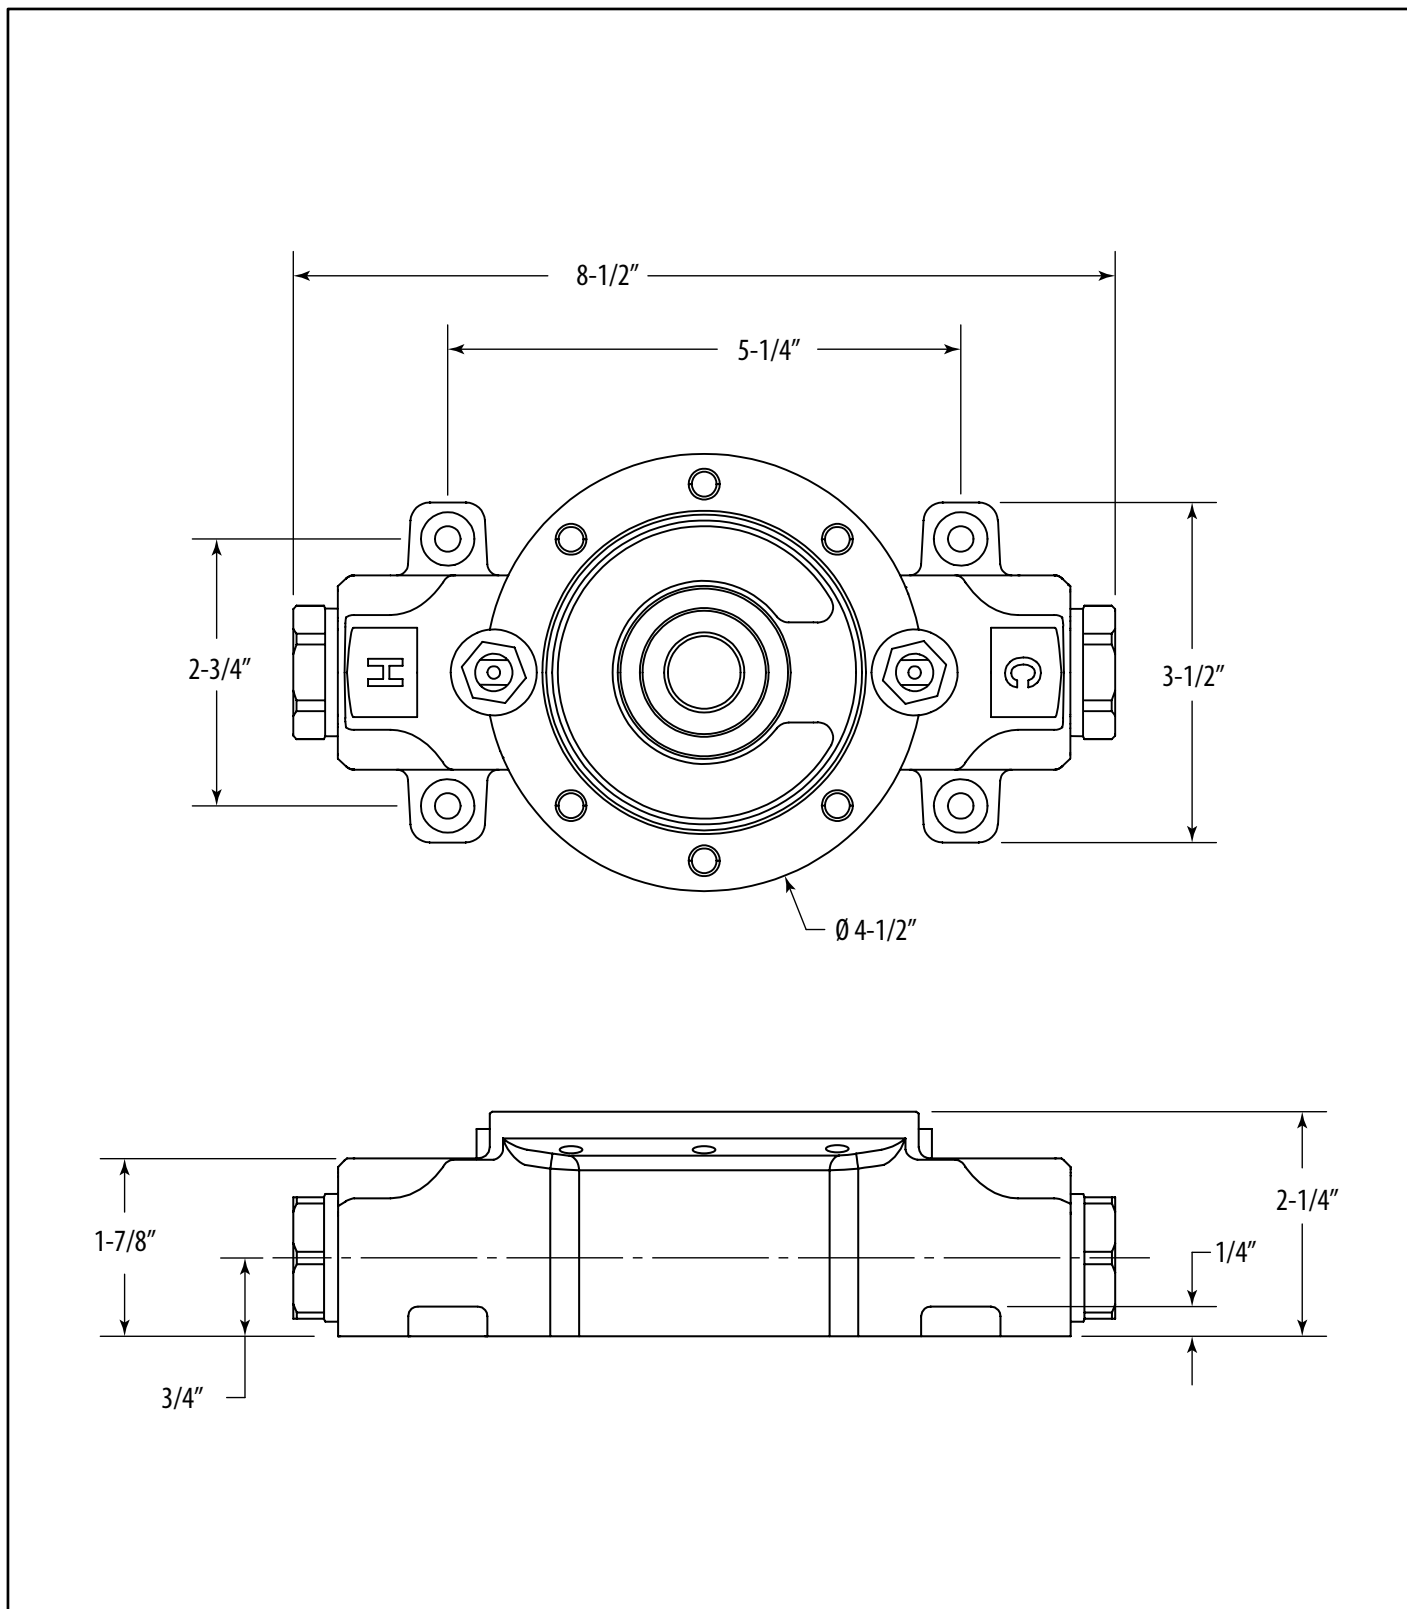

FREESTANDING TUB VALVE (ROUGH-IN FOR AG245-1)

10123

DIMENSIONS MAY VARY AND ARE SUBJECT TO CHANGE. NO RESPONSIBILITY IS ASSUMED FOR USE OF SUPERCEDED OR VOIDED DATA