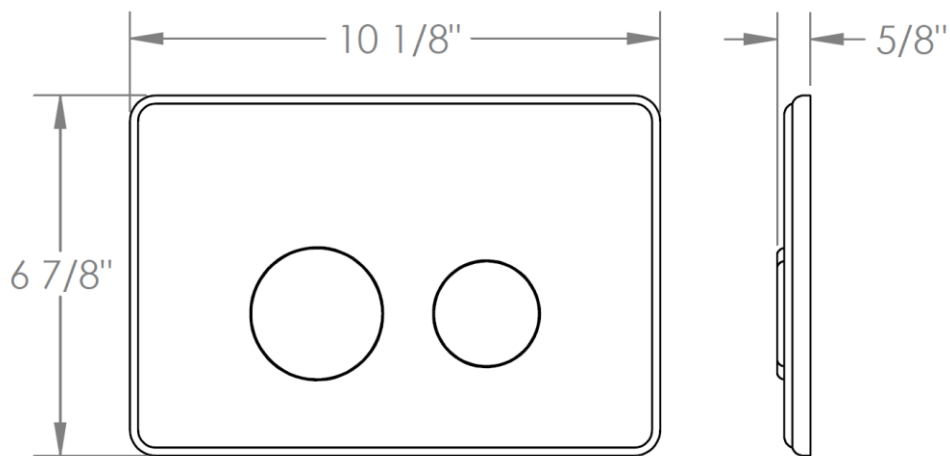

FLP700

Traditional Dual Flush Actuator Plate

Compatible with Geberit 111.335.00.5, 111.798.00.1,
111.902.00.5 and 111.597.00.1 carriers

10¹/₈" x 6⁷/₈" x ⁵/₈"

Includes Frame Kit

WATERMARK DESIGNS 10/8/2018

350 Dewitt Ave Brooklyn NY 11207 USA T 718 257 2800 F 718 257 2144 info@watermark-designs.com