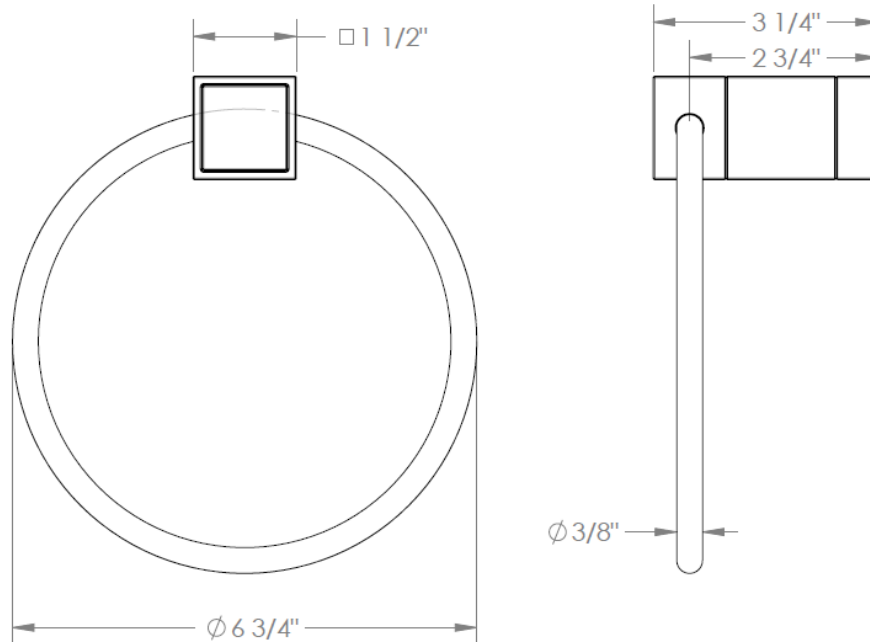

97-0.3
Towel Ring

WATERMARK DESIGNS 7/30/2015