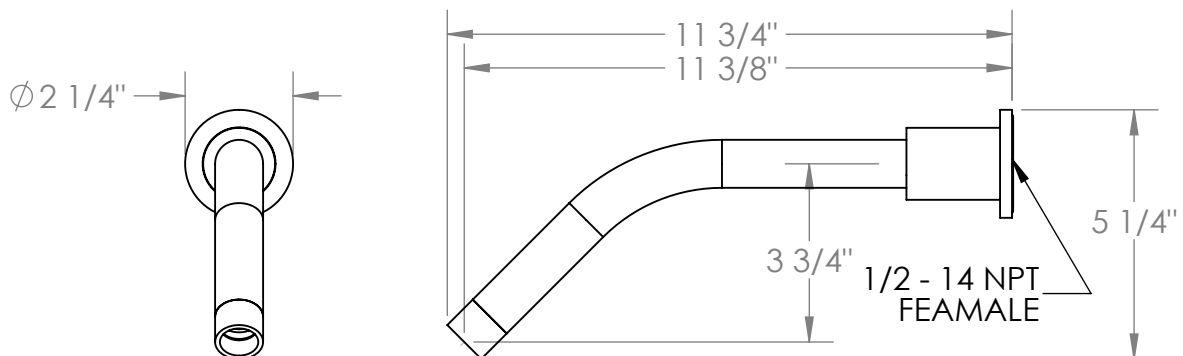

70-WBSX-RNS4

Wall Mounted Extended Bath Spout

Meets the applicable requirements of ASME A112.18.1-2005/CSA B125.1-05, entitled "Plumbing Supply Fittings"

WATERMARK DESIGNS 9/4/2019

350 Dewitt Ave Brooklyn NY 11207 USA T 718 257 2800 F 718 257 2144 info@watermark-designs.com