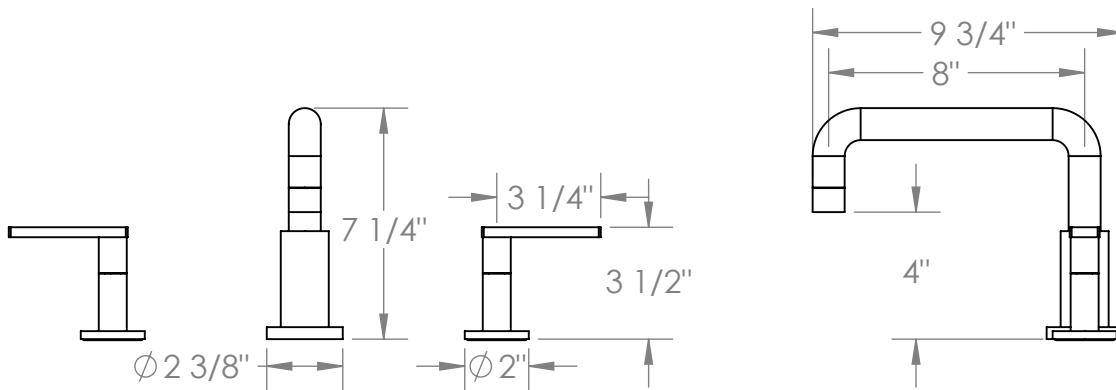

70-8-RNK8

Deck Mounted 3 Hole Bath Set

Note: Some building codes require remote pressure balance valves for anti-scald

Meets the applicable requirements of ASME A112.18.1-2005/CSA B125.1-05, entitled "Plumbing Supply Fittings"