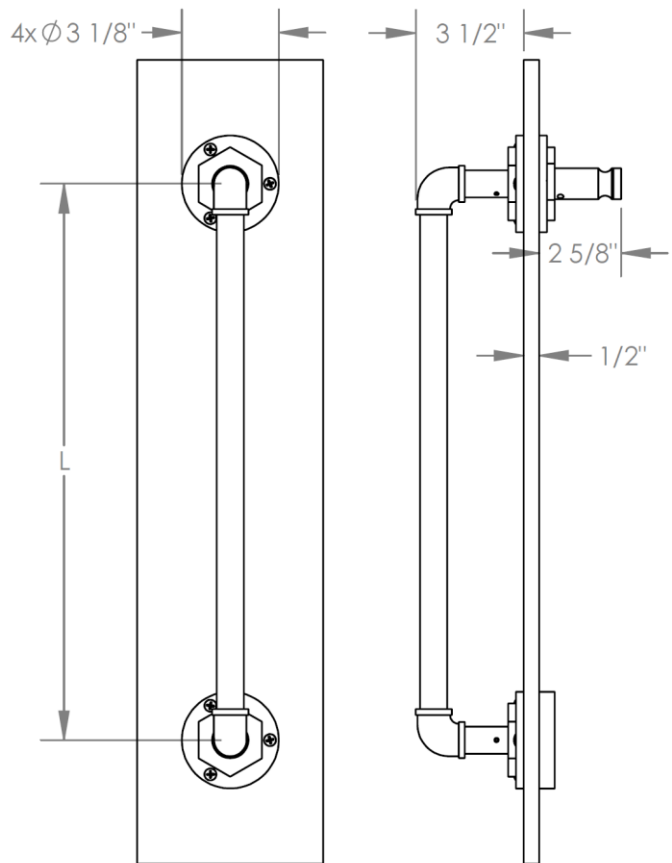

38-0.1- SDP

Glass Mounted Shower Door Pull with Knob and Hook
For use with 1/2" thick glass with Ø1/2" holes
Elan Vital Collection

MODEL NO.	CTC DIMENSION OF L
38-0.1-6SDP	6"
38-0.1-12SDP	12"
38-0.1-18SDP	18"
38-0.1A-SDP	24"