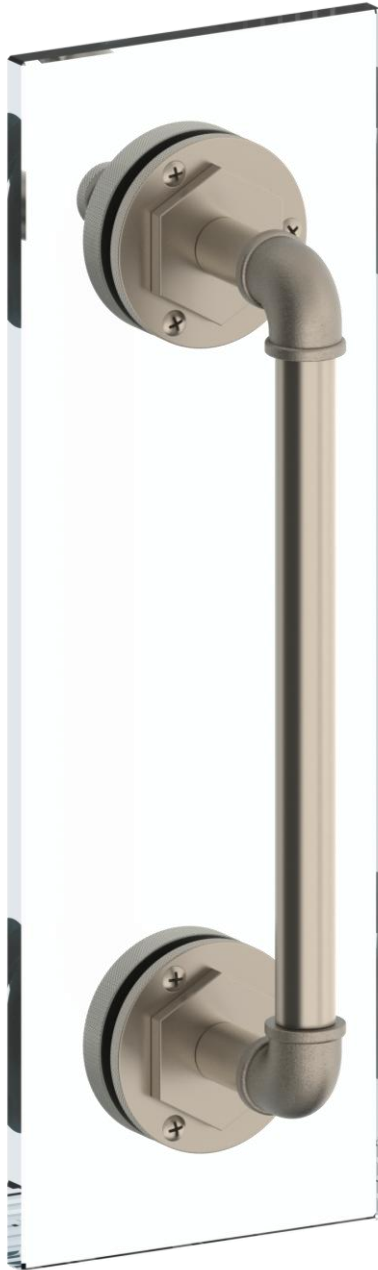

38-0.1- SDP

Glass Mounted Shower Door Pull with Knob and Hook
For use with 1/2" thick glass with Ø1/2" holes
Elan Vital Collection

MODEL NO.	CTC DIMENSION OF L
38-0.1-6SDP	6"
38-0.1-12SDP	12"
38-0.1-18SDP	18"
38-0.1A-SDP	24"