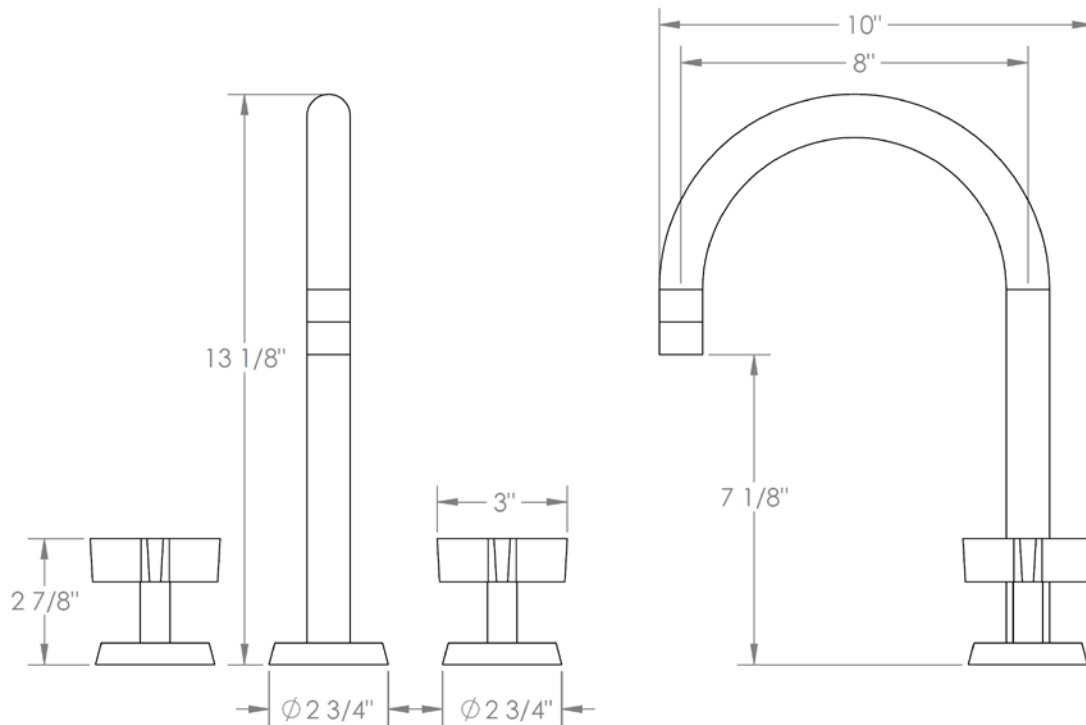

37-8-BL3

Deck Mounted 3 Hole Bath Set

Meets the applicable requirements of ASME A112.18.1-2005/CSA B125.1-05, entitled "Plumbing Supply Fittings"

WATERMARK DESIGNS 2/14/2018

350 Dewitt Ave Brooklyn NY 11207 USA T 718 257 2800 F 718 257 2144 info@watermark-designs.com