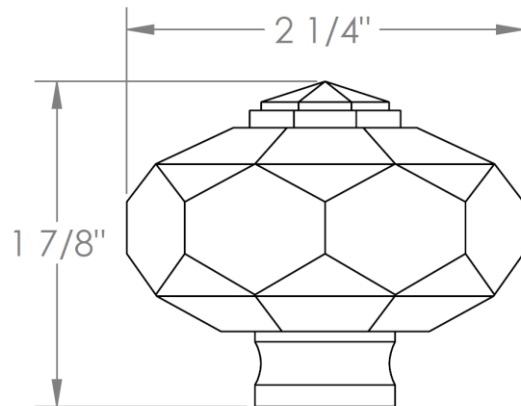

HANDLE TRIM OPTIONS

CRY4 – ROOSEVELT

T6 – NEWTON