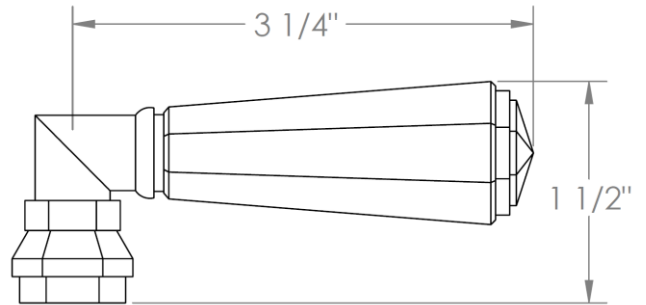

HANDLE TRIM OPTIONS

CRY4 – ROOSEVELT