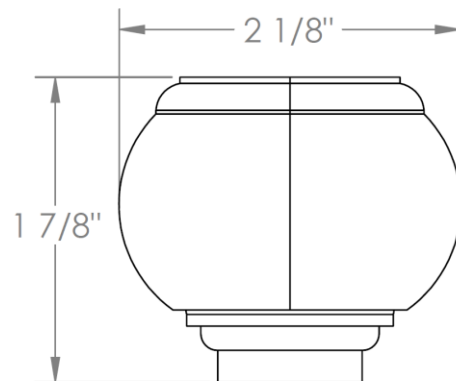

**314-T20-\_\_**

Trim Kit for Thermostatic Valve with Built-In Control

Requires SS-TH2000, SS-TH4000, or SS-THVD2 concealed rough

Note: For use with SS-THVD3 rough, CRY5, T6 or XX handle trim must be specified

**HANDLE TRIM OPTIONS**

**CRY4 – ROOSEVELT**

**CRY5 – MARMONT**

**T6 – NEWTON**

XX – SHETFIELD

YY – NEWPORT