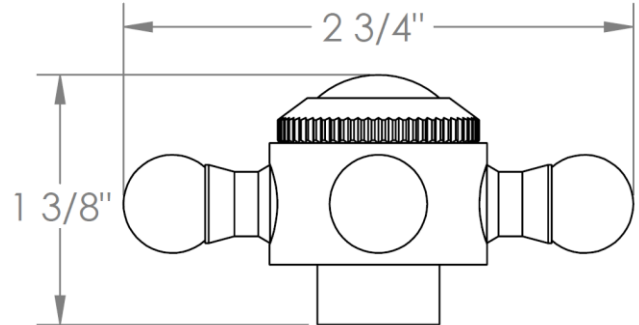

**314-T20-\_\_**

Trim Kit for Thermostatic Valve with Built-In Control

Requires SS-TH2000, SS-TH4000, or SS-THVD2 concealed rough

Note: For use with SS-THVD3 rough, CRY5, T6 or XX handle trim must be specified

**HANDLE TRIM OPTIONS**

**CRY4 – ROOSEVELT**

**CRY5 – MARMONT**

**T6 – NEWTON**

XX – SHETFIELD

YY – NEWPORT