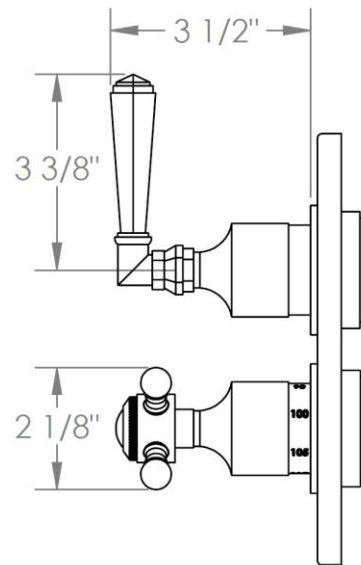

**314-T20-\_\_**

Trim Kit for Thermostatic Valve with Built-In Control

Requires SS-TH2000, SS-TH4000, or SS-THVD2 concealed rough

Note: For use with SS-THVD3 rough, CRY5, T6 or XX handle trim must be specified

**HANDLE TRIM OPTIONS**

**CRY4 – ROOSEVELT**

**CRY5 – MARMONT**

**T6 – NEWTON**

XX – SHETFIELD

YY – NEWPORT