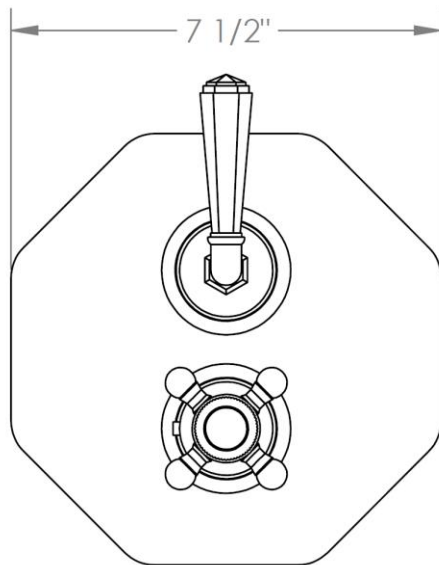

**314-T20-\_\_**

Trim Kit for Thermostatic Valve with Built-In Control

Requires SS-TH2000, SS-TH4000, or SS-THVD2 concealed rough

Note: For use with SS-THVD3 rough, CRY5, T6 or XX handle trim must be specified

**HANDLE TRIM OPTIONS**

**CRY4 – ROOSEVELT**

**CRY5 – MARMONT**

**T6 – NEWTON**

XX – SHETFIELD

YY – NEWPORT