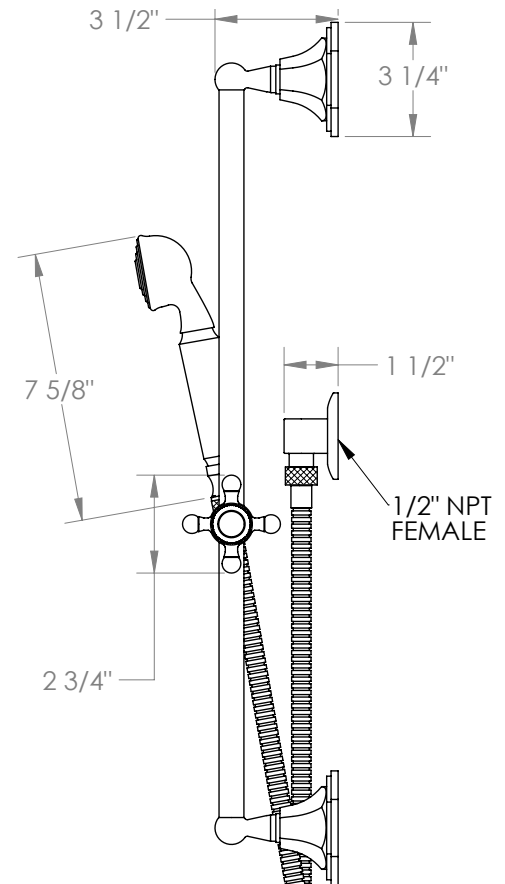

WATERMARK

BROOKLYN, NEW YORK

Beverly 314-HSPB1-XX

Positioning Bar Shower Kit with Hand Shower

- Handshower Flow Rate: 1.75 GPM
- Slide bar features an adjustable shower holder that can be set along length of bar and can be set at angle up to 45°
- Hose Length: 69"
- Includes two backflow preventers- one in the hand shower and one in the wall elbow

Includes The Following Components:

- Shower Positioning Bar: 314-6524
- Hand Shower: SH-S525B
- Wall Elbow: ELB-6001
- Shower Hose: DS-4079

Available in all finishes shown on the [Watermark Designs website](https://www.watermark-designs.com)

Meets the applicable requirements of ASME A112.18.1-2005/CSA B125.1-05, entitled "Plumbing Supply Fittings".

Watermark Designs reserves the right to make revisions without notice to produce specifications. All product dimensions are nominal.