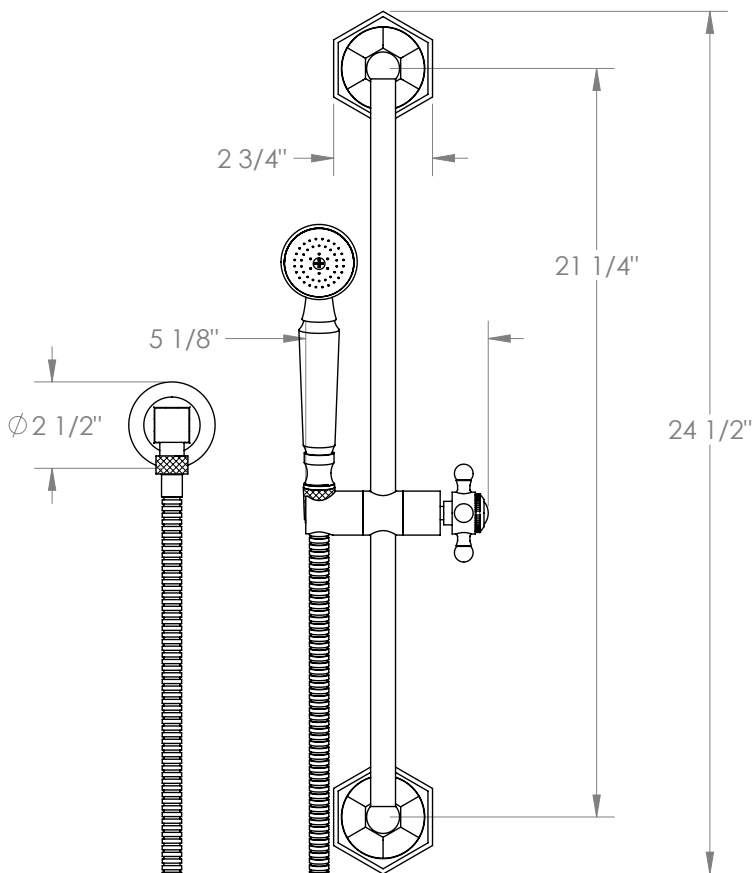

WATERMARK

BROOKLYN, NEW YORK

Beverly 314-HSPB1-XX

Positioning Bar Shower Kit with Hand Shower

- Handshower Flow Rate: 1.75 GPM
- Slide bar features an adjustable shower holder that can be set along length of bar and can be set at angle up to 45°
- Hose Length: 69"
- Includes two backflow preventers- one in the hand shower and one in the wall elbow

Includes The Following Components:

- Shower Positioning Bar: 314-6524
- Hand Shower: SH-S525B
- Wall Elbow: ELB-6001
- Shower Hose: DS-4079

Available in all finishes shown on the [Watermark Designs website](https://www.watermark-designs.com)

Meets the applicable requirements of ASME A112.18.1-2005/CSA B125.1-05, entitled "Plumbing Supply Fittings".

Watermark Designs reserves the right to make revisions without notice to produce specifications. All product dimensions are nominal.