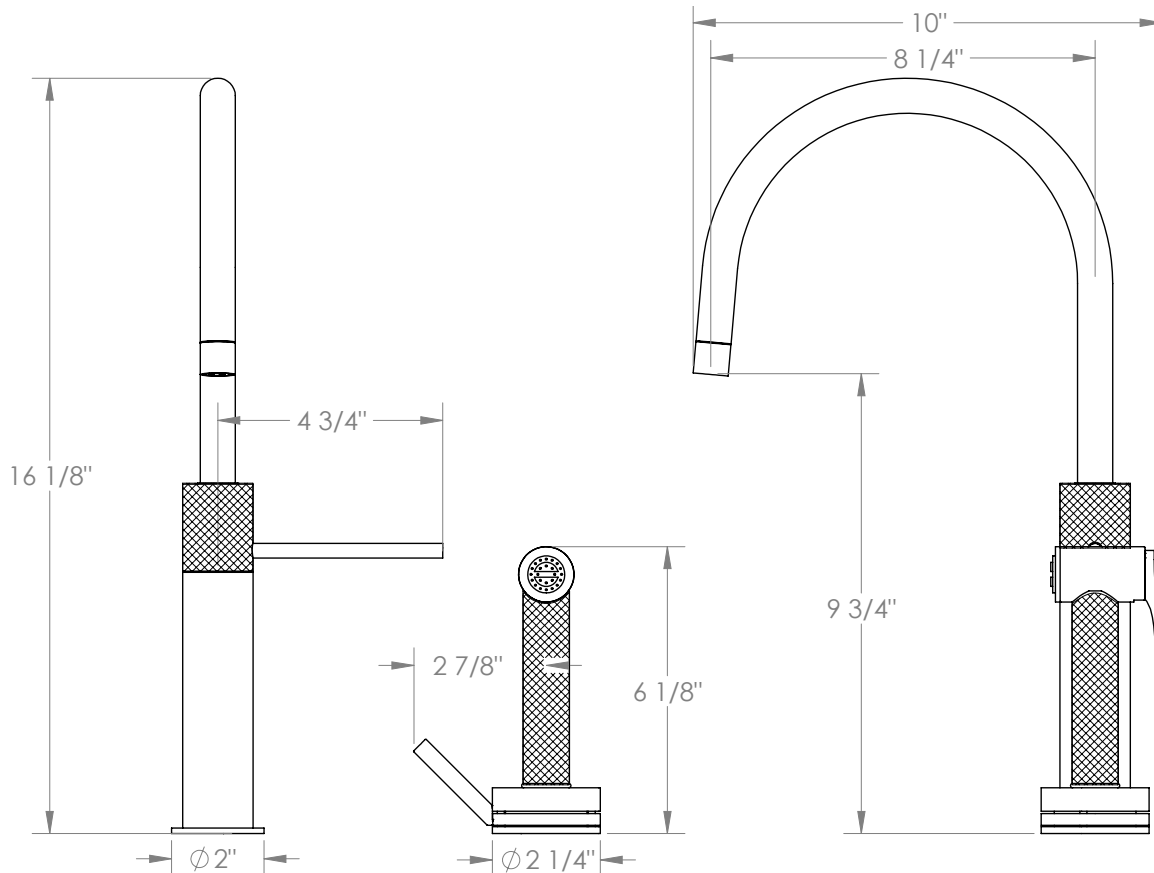

## Titanium 22-7.4-TIC

Deck Mounted, Monoblock Kitchen Faucet with  
Side Spray

- Side Spray Hose Length: 50" (Final Length May Vary)
- Fits Deck Up To 1-1/2" Thick
- Recommended Mounting Hole: 1-3/8"
- All Lead-Free Brass Construction
- Flow Rate: 1.75 GPM
- Ceramic Mixing Cartridge
- 360° Rotating Spout
- Professional Installation Required

Available in all finishes shown on the [Watermark Designs website](https://www.watermark-designs.com)

Meets the applicable requirements of ASME A112.18.1-2005/CSA B125.1-05, entitled "Plumbing Supply Fittings".