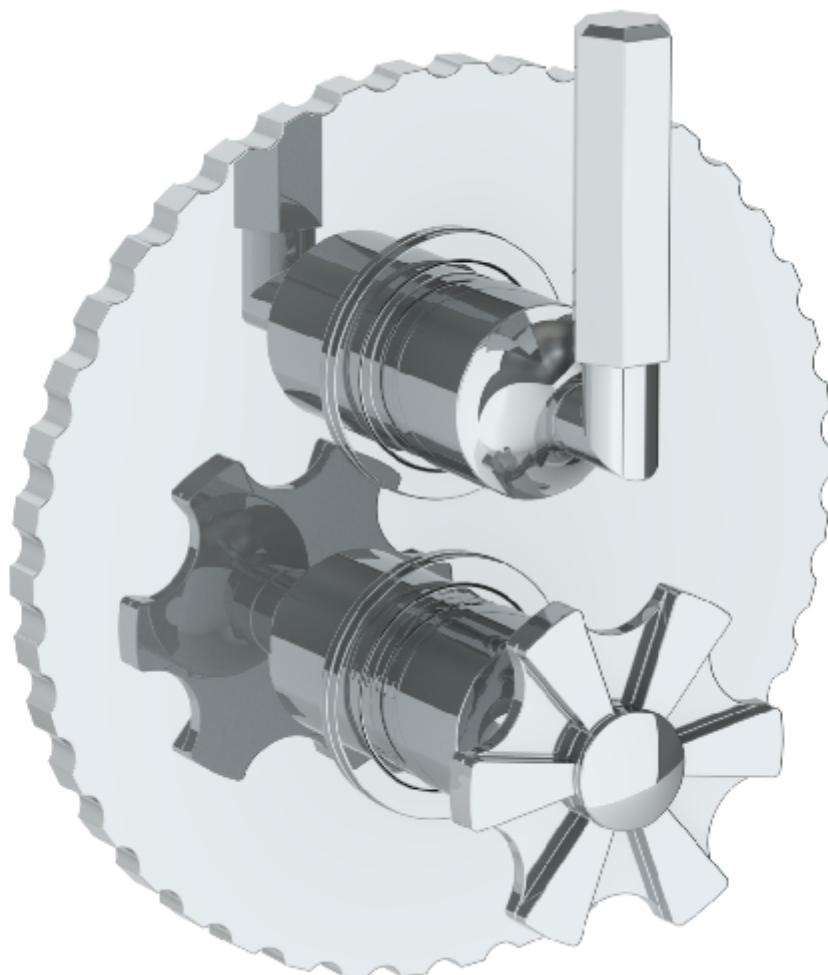

# 133-T20

Wall Mounted Thermostatic Shower Trim with Built-In Control

For use with SS-TH2000, SS-TH4000, or SS-THVD2 concealed rough

Meets the applicable requirements of ASME A112.18.1-2005/CSA B125.1-05, entitled "Plumbing Supply Fittings"