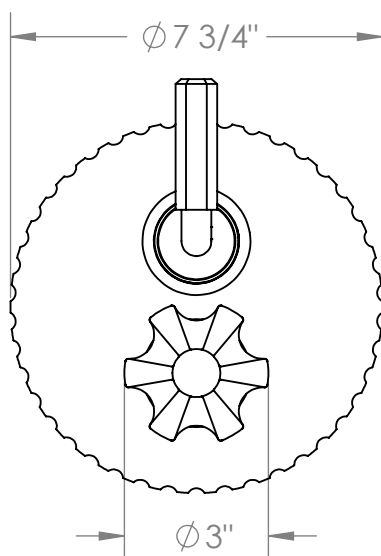

# 133-T20

Wall Mounted Thermostatic Shower Trim with Built-In Control

For use with SS-TH2000, SS-TH4000, or SS-THVD2 concealed rough

Meets the applicable requirements of ASME A112.18.1-2005/CSA B125.1-05, entitled "Plumbing Supply Fittings"