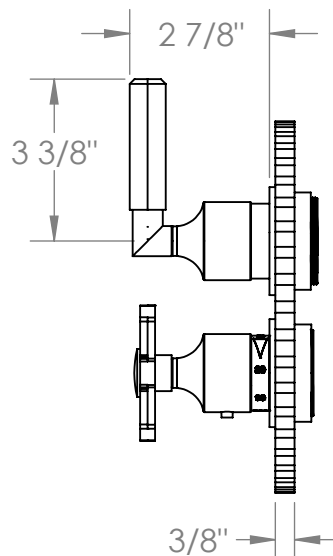

# 133-T20

Wall Mounted Thermostatic Shower Trim with Built-In Control

For use with SS-TH2000, SS-TH4000, or SS-THVD2 concealed rough

Meets the applicable requirements of ASME A112.18.1-2005/CSA B125.1-05, entitled "Plumbing Supply Fittings"