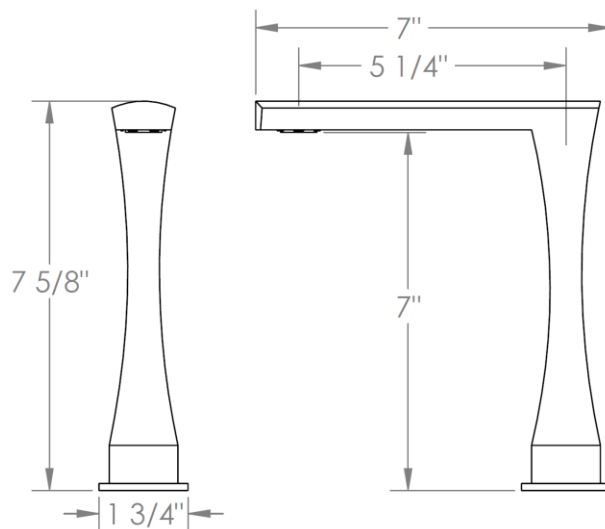

**125-DS**

Deck Mounted Bath Spout

Meets the applicable requirements of ASME A112.18.1-2005/CSA B125.1-05, entitled "Plumbing Supply Fittings"

**WATERMARK DESIGNS 1/3/2019**

350 Dewitt Ave Brooklyn NY 11207 USA T 718 257 2800 F 718 257 2144 info@watermark-designs.com