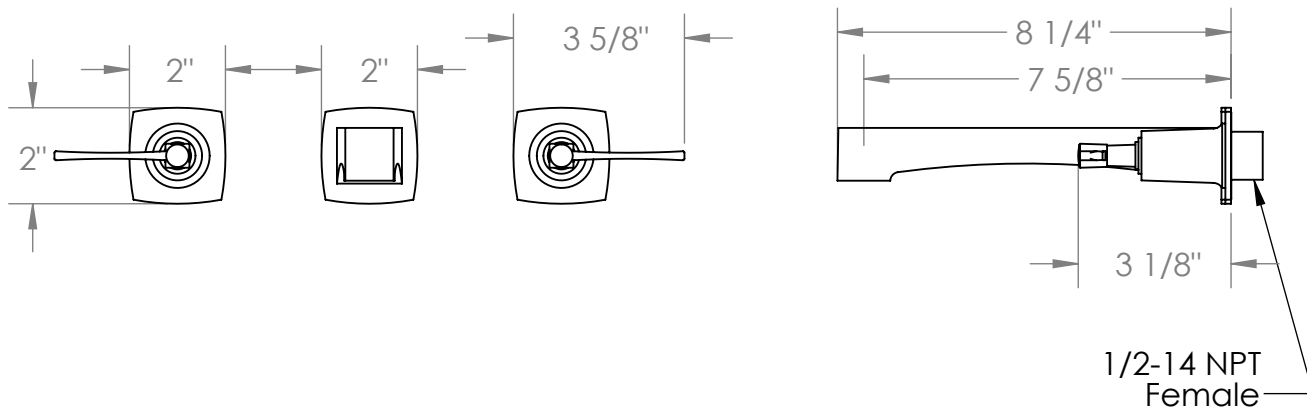

# 115-5-MZ4

Wall Mounted 3 Hole Tub Set

Requires: SS-506 or SS-THV2.2-26 concealed roughs

Meets the applicable requirements of ASME A112.18.1-2005/CSA B125.1-05, entitled "Plumbing Supply Fittings"