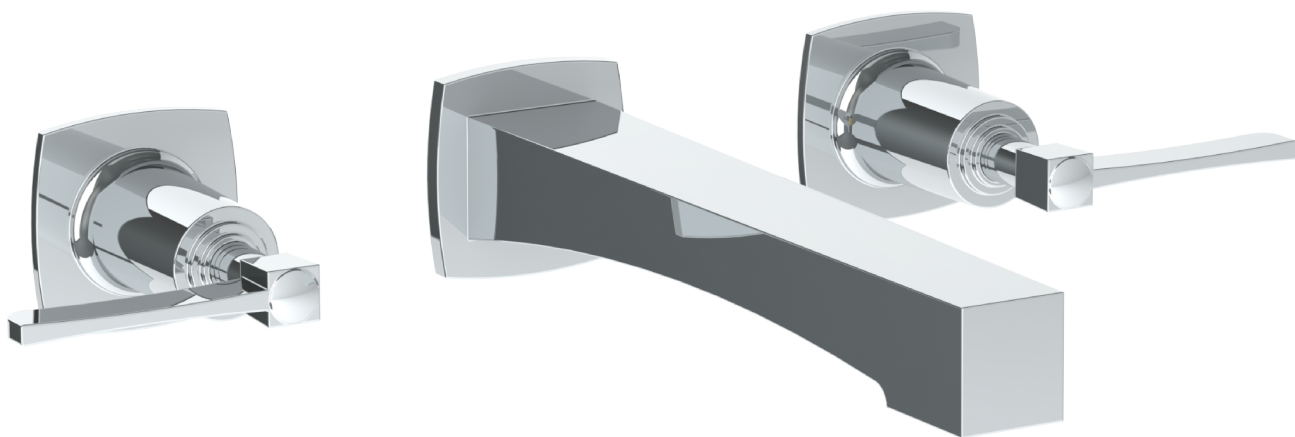

# 115-5-MZ4

Wall Mounted 3 Hole Tub Set

Requires: SS-506 or SS-THV2.2-26 concealed roughs

Meets the applicable requirements of ASME A112.18.1-2005/CSA B125.1-05, entitled "Plumbing Supply Fittings"