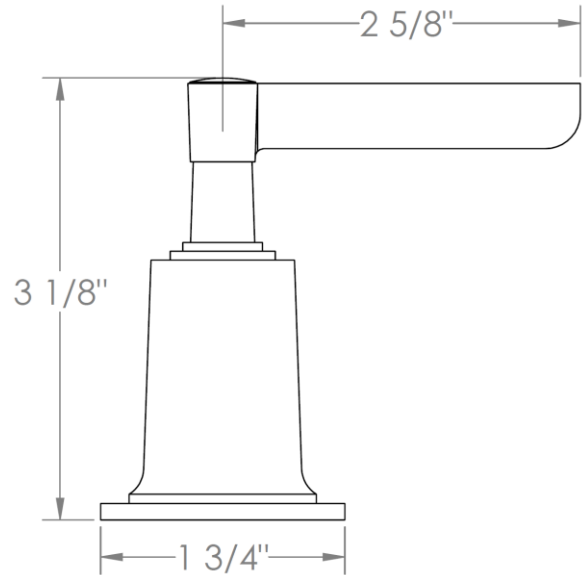

**115-4\_**  
 Deck Mounted 4-Hole Bidet  
 Includes MPU7 pop-up drain

HANDLE TRIM OPTIONS

MZ4 - STANDARD

MZ5 - WHITNEY