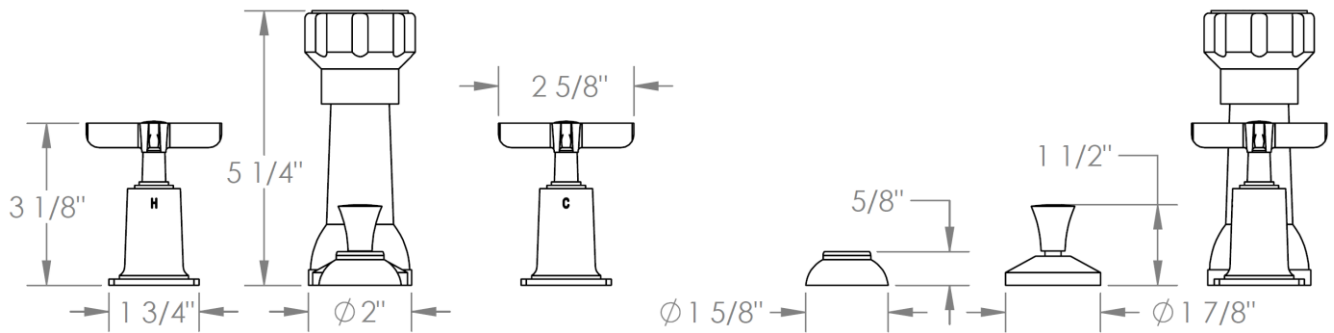

**115-4\_**  
 Deck Mounted 4-Hole Bidet  
 Includes MPU7 pop-up drain

HANDLE TRIM OPTIONS

MZ4 - STANDARD

MZ5 - WHITNEY