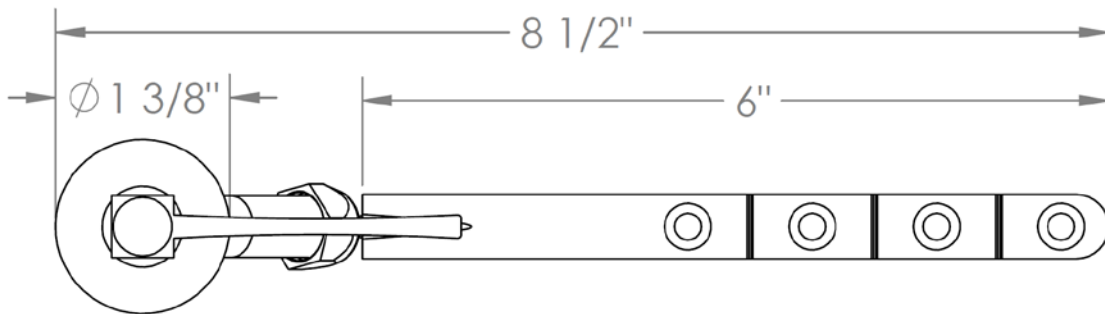

115-0.11-MZ4

Tank Lever

Note: Watermark cannot guarantee fit with any specific tank. Please check dimensions for compatibility.

WATERMARK DESIGNS 3/9/2018