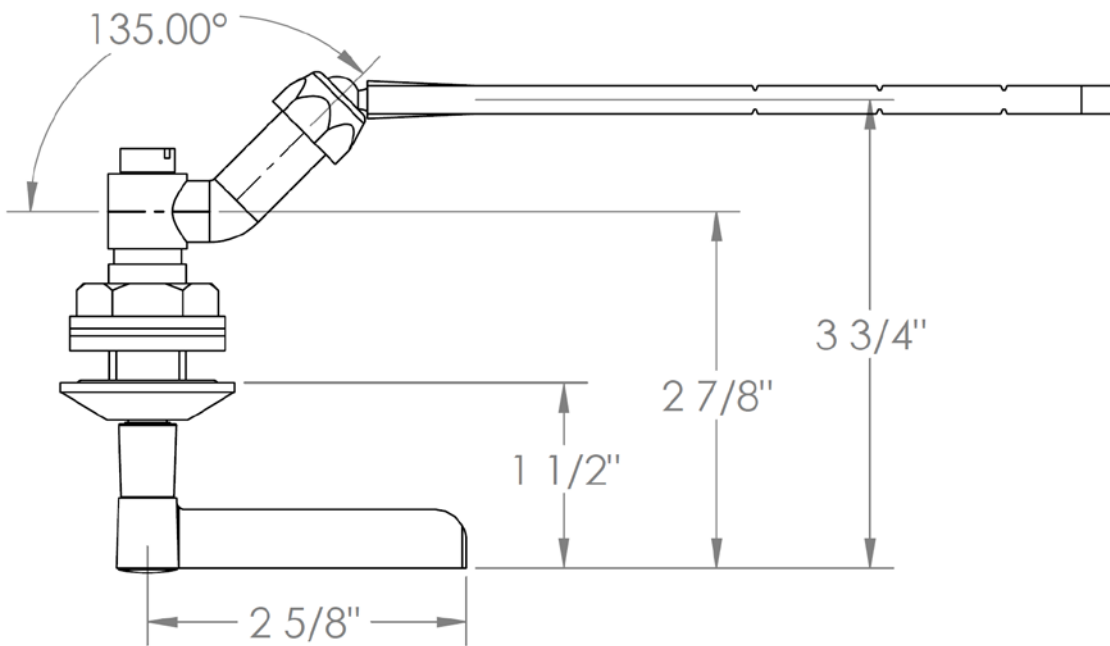

115-0.11-MZ4

Tank Lever

Note: Watermark cannot guarantee fit with any specific tank. Please check dimensions for compatibility.

WATERMARK DESIGNS 3/9/2018