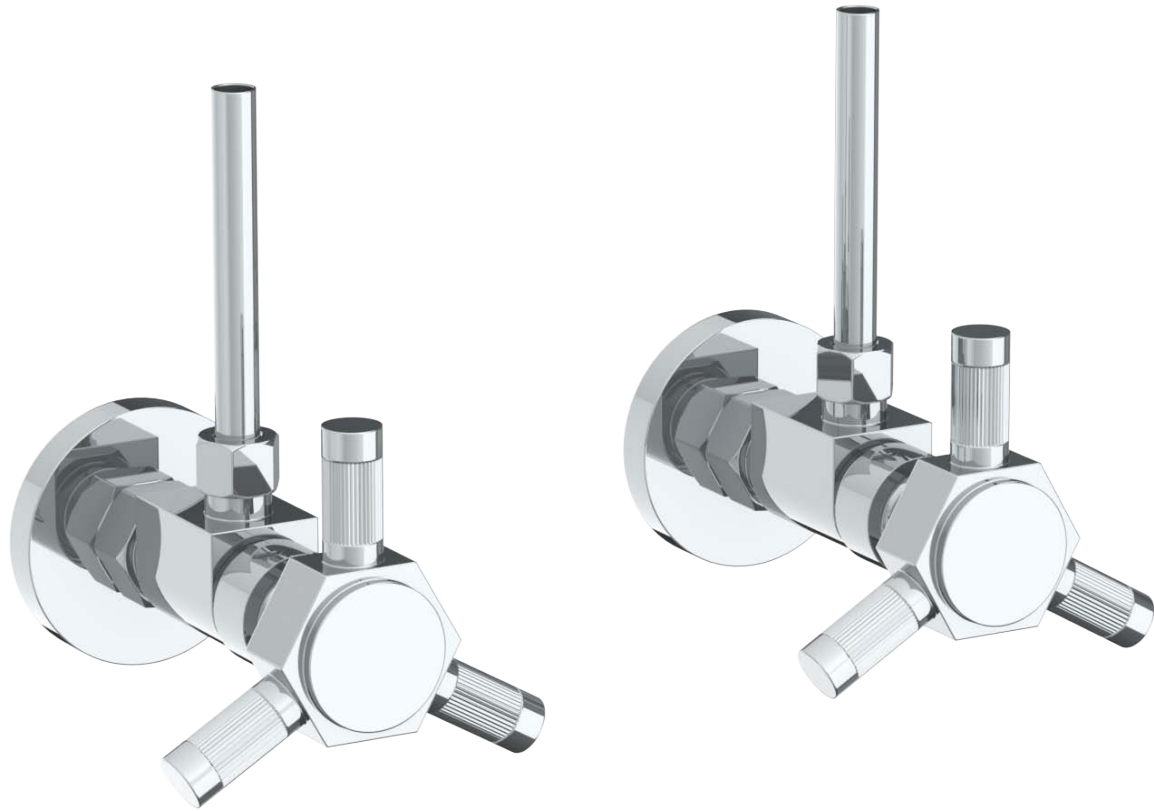

111-MAS1-SP5

Lavatory Angle Stop Kit

1/2" Compression x 3/8" OD Compression

WATERMARK DESIGNS 3/14/2018