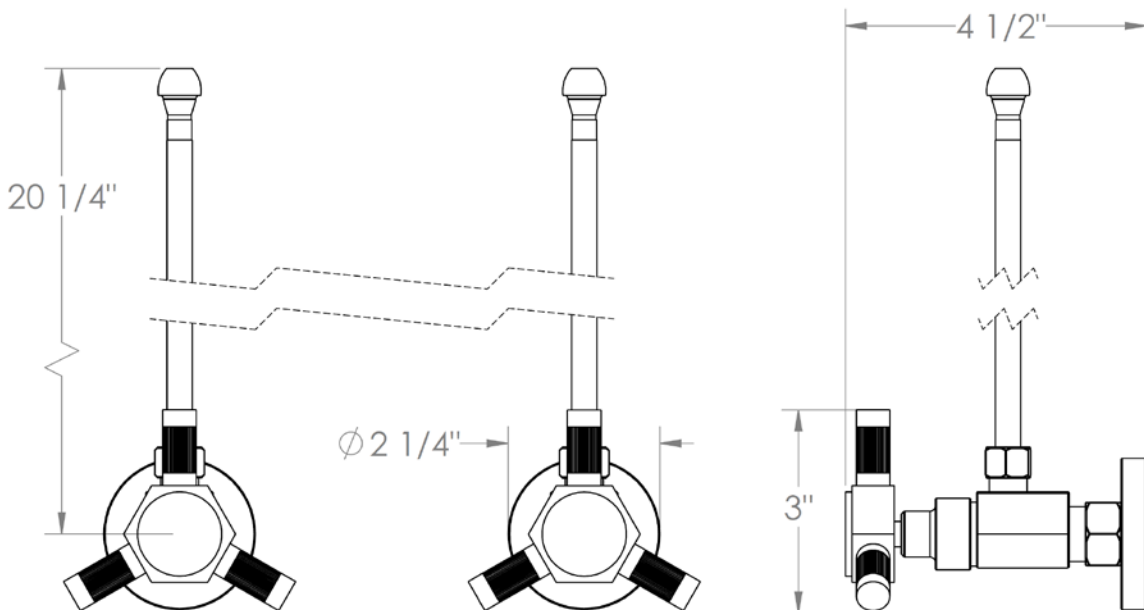

111-MAS1-SP5

Lavatory Angle Stop Kit

1/2" Compression x 3/8" OD Compression

WATERMARK DESIGNS 3/14/2018