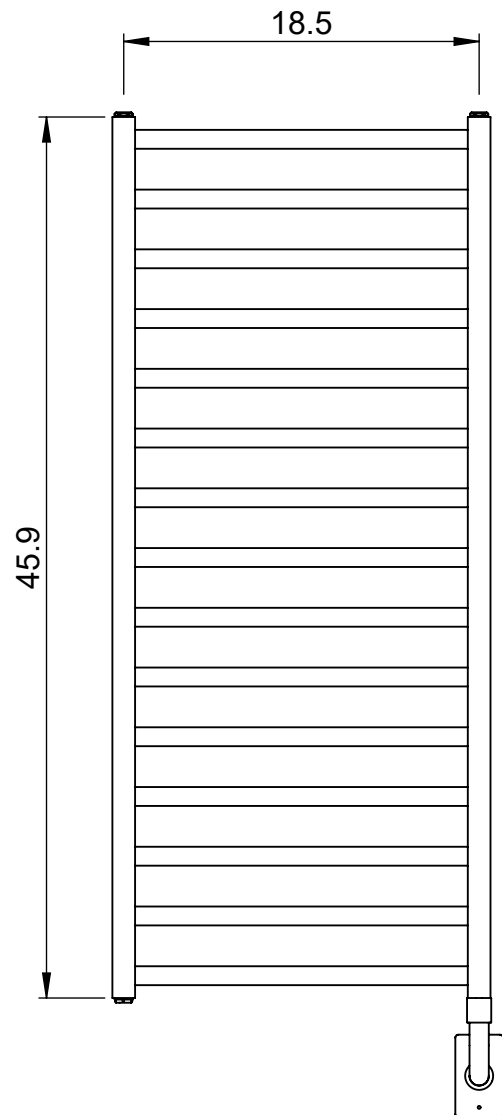

## 45.9x19.7

Height: 45.9  
 Width: 19.7  
 Depth: 3.3  
 Weight HO: 10.75 kg  
 EO: 16.5 kg

Tube  $\phi$ : 1.2 sq + 1.0 sq  
 Pipe Centres: 18.5  
 Elec. element if specified: 200  
 Output @ 50°C  $\Delta$ T Watts: N/A  
 BTUs: N/A

All dimensions in inches

Manufactured from Mild Steel

Vogue UK Ltd. reserve the right to alter specifications without prior notice.  
 ALL MEASUREMENTS ARE NOMINAL DIMENSIONS ONLY, AND ARE NOT BINDING.

SCALE 1:10