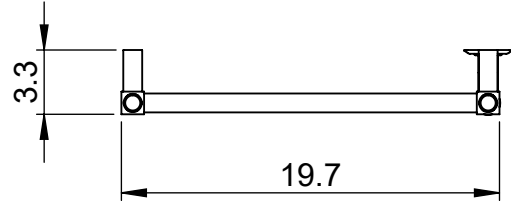

## 45.9x19.7

Height: 45.9  
 Width: 19.7  
 Depth: 3.3  
 Weight HO: 10.75 kg  
 EO: 16.5 kg

Tube  $\phi$ : 1.2 sq + 1.0 sq  
 Pipe Centres: 18.5  
 Elec. element if specified: 200  
 Output @ 50°C  $\Delta$ T Watts: N/A  
 BTUs: N/A

All dimensions in inches

Manufactured from Mild Steel

Vogue UK Ltd. reserve the right to alter specifications without prior notice.  
 ALL MEASUREMENTS ARE NOMINAL DIMENSIONS ONLY, AND ARE NOT BINDING.

SCALE 1:10