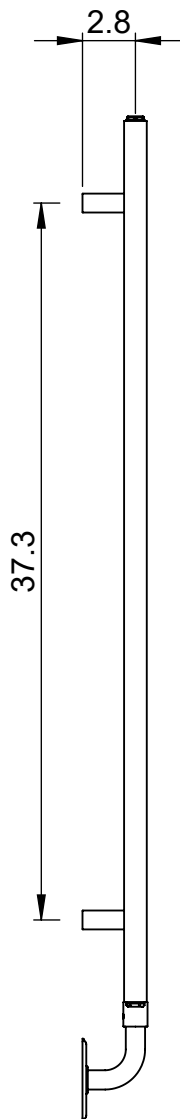

# EU5A-(MD049)

## 45.9x19.7

Height: 45.9  
 Width: 19.7  
 Depth: 3.3  
 Weight HO: 10.75 kg  
 EO: 16.5 kg

Tube  $\phi$ : 1.2 sq + 1.0 sq  
 Pipe Centres: 18.5  
 Elec. element if specified: 200  
 Output @ 50°C  $\Delta$ T Watts: N/A  
 BTUs: N/A

All dimensions in inches

Manufactured from Mild Steel

Vogue UK Ltd. reserve the right to alter specifications without prior notice.  
 ALL MEASUREMENTS ARE NOMINAL DIMENSIONS ONLY, AND ARE NOT BINDING.

SCALE 1:10