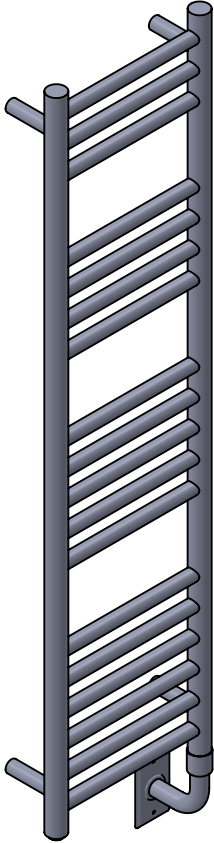

EU2E-(MD035)

47.2x11.8

Height: 47.2

Width: 11.8

Depth: 3.9

Weight HO: 7.5 kg

EO: 12.5 kg

Tube ϕ : 1.25 + 0.9

Pipe Centres: 10.6

Elec. element if specified: 125

Output @ 50°C Δ T Watts: N/A

BTUs: N/A

All dimensions in inches

Manufactured from 1.4301/X5CrNi18-10 stainless steel

Vogue UK Ltd. reserve the right to alter specifications without prior notice.
ALL MEASUREMENTS ARE NOMINAL DIMENSIONS ONLY, AND ARE NOT BINDING.