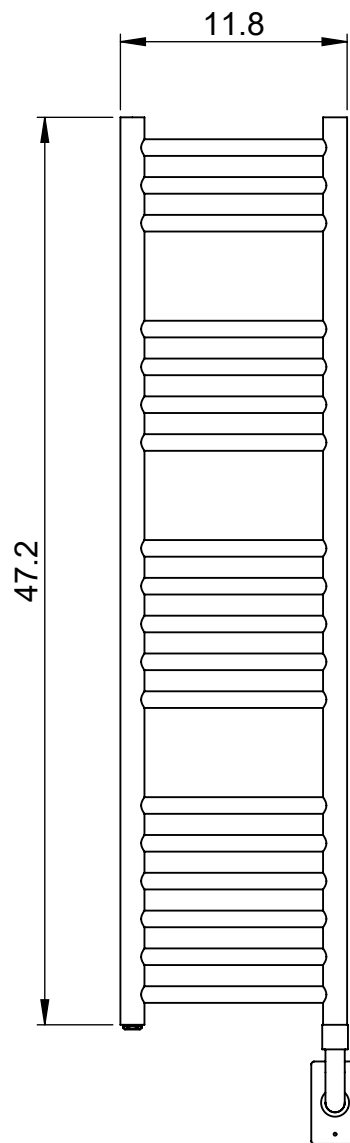

EU2E-(MD035)

47.2x11.8

Height: 47.2

Width: 11.8

Depth: 3.9

Weight HO: 7.5 kg

EO: 12.5 kg

Tube ϕ : 1.25 + 0.9

Pipe Centres: 10.6

Elec. element if specified: 125

Output @ 50°C Δ T Watts: N/A

BTUs: N/A

All dimensions in inches

Manufactured from 1.4301/X5CrNi18-10 stainless steel

Vogue UK Ltd. reserve the right to alter specifications without prior notice.
ALL MEASUREMENTS ARE NOMINAL DIMENSIONS ONLY, AND ARE NOT BINDING.