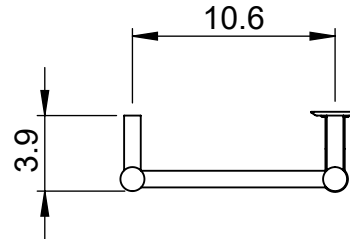

EU2E-(MD035)

47.2x11.8

Height: 47.2

Width: 11.8

Depth: 3.9

Weight HO: 7.5 kg

EO: 12.5 kg

Tube ϕ : 1.25 + 0.9

Pipe Centres: 10.6

Elec. element if specified: 125

Output @ 50°C Δ T Watts: N/A

BTUs: N/A

All dimensions in inches

Manufactured from 1.4301/X5CrNi18-10 stainless steel

Vogue UK Ltd. reserve the right to alter specifications without prior notice.
ALL MEASUREMENTS ARE NOMINAL DIMENSIONS ONLY, AND ARE NOT BINDING.