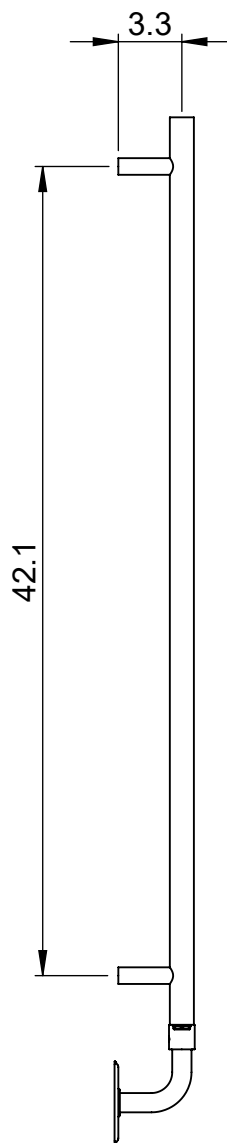

EU2E-(MD035)

47.2x11.8

Height: 47.2

Width: 11.8

Depth: 3.9

Weight HO: 7.5 kg

EO: 12.5 kg

Tube ϕ : 1.25 + 0.9

Pipe Centres: 10.6

Elec. element if specified: 125

Output @ 50°C Δ T Watts: N/A

BTUs: N/A

All dimensions in inches

Manufactured from 1.4301/X5CrNi18-10 stainless steel

Vogue UK Ltd. reserve the right to alter specifications without prior notice.
ALL MEASUREMENTS ARE NOMINAL DIMENSIONS ONLY, AND ARE NOT BINDING.