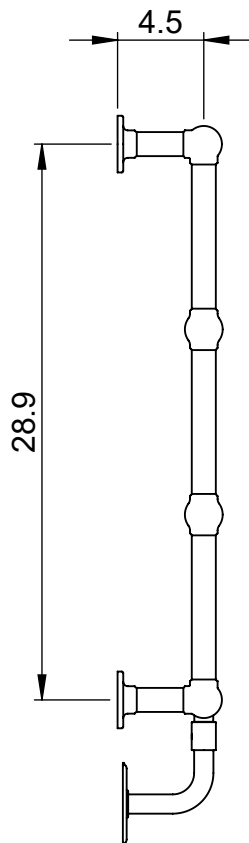

EN1-(LG010)

32.0x20.0

Height: 32.0
 Width: 20.0
 Depth: 5.5
 Weight HO: kg
 EO: kg

Tube ϕ : 1.25
 Pipe Centres: 17.0
 Elec. element if specified: 110
 Output @ 50°C Δ T Watts: N/A
 BTUs: N/A

All dimensions in inches

Manufactured from Mild Steel

Vogue UK Ltd. reserve the right to alter specifications without prior notice.
 ALL MEASUREMENTS ARE NOMINAL DIMENSIONS ONLY, AND ARE NOT BINDING.

SCALE 1:10

175 Memorial Drive Unit C
 Shrewsbury MA 01545 USA
 Tel: 508 887 8771 Fax: 508 887 8774
 e-mail: info@vougeuk.com ww.vougeuk.com