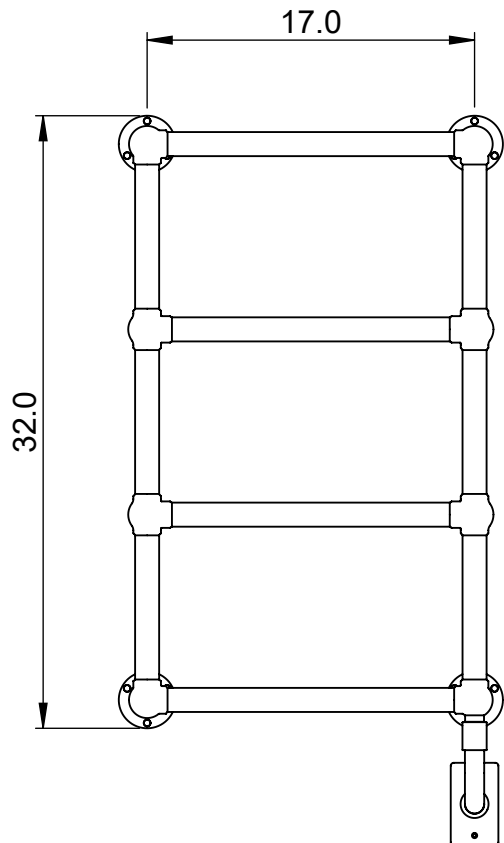

EN1-(LG010)

32.0x20.0

Height: 32.0
 Width: 20.0
 Depth: 5.5
 Weight HO: kg
 EO: kg

Tube ϕ : 1.25
 Pipe Centres: 17.0
 Elec. element if specified: 110
 Output @ 50°C Δ T Watts: N/A
 BTUs: N/A

All dimensions in inches

Manufactured from Mild Steel

Vogue UK Ltd. reserve the right to alter specifications without prior notice.
 ALL MEASUREMENTS ARE NOMINAL DIMENSIONS ONLY, AND ARE NOT BINDING.

SCALE 1:10

175 Memorial Drive Unit C
 Shrewsbury MA 01545 USA
 Tel: 508 887 8771 Fax: 508 887 8774
 e-mail: info@vougeuk.com ww.vougeuk.com