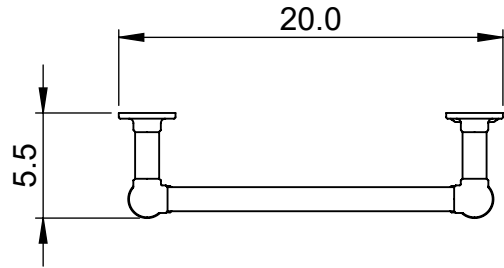

EN1-(LG010)

32.0x20.0

Height: 32.0
 Width: 20.0
 Depth: 5.5
 Weight HO: kg
 EO: kg

Tube ϕ : 1.25
 Pipe Centres: 17.0
 Elec. element if specified: 110
 Output @ 50°C Δ T Watts: N/A
 BTUs: N/A

All dimensions in inches

Manufactured from Mild Steel

Vogue UK Ltd. reserve the right to alter specifications without prior notice.
 ALL MEASUREMENTS ARE NOMINAL DIMENSIONS ONLY, AND ARE NOT BINDING.

SCALE 1:10

175 Memorial Drive Unit C
 Shrewsbury MA 01545 USA
 Tel: 508 887 8771 Fax: 508 887 8774
 e-mail: info@vougeuk.com ww.vougeuk.com