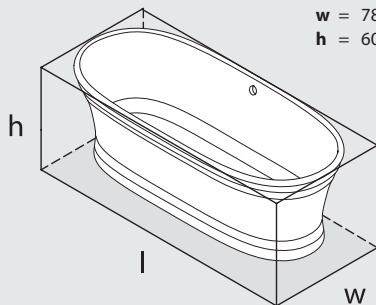

Side view

Front view

Section AA

Section BB Shown with K50 waste kit

*All measurements subject to +/-5% tolerance

l = 1797mm / 70³/₄"
w = 780mm / 30³/₄"
h = 608mm / 23⁷/₈"

| | |
|---------|------------|
| 849 lbs | 74 US gal |
| 628 lbs | 47½ US gal |
| 231 lbs | 0 US gal |