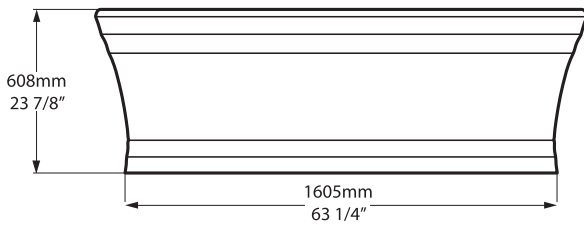

Side view

Front view

Section AA

Section BB Shown with K50 waste kit

*All measurements subject to +/-5% tolerance

l = 1797mm / 70³/₄"
w = 780mm / 30³/₄"
h = 608mm / 23⁷/₈"

| | |
|---------|------------|
| 849 lbs | 74 US gal |
| 628 lbs | 47½ US gal |
| 231 lbs | 0 US gal |