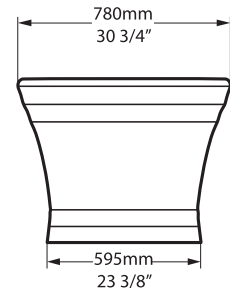

Related collections

Collections connexes / Colecciones relacionadas

Lario 100 vanity

Florin faucet - FLO-26

Worcester

WOR-N-xx-OF / WOR-N-xx-NO

Top view

Rim Detail

Side view

Front view

Section AA

Section BB Shown with K50 waste kit

*All measurements subject to +/-5% tolerance

l = 1797mm / 70³/₄"
w = 780mm / 30³/₄"
h = 608mm / 23⁷/₈"

| | |
|---------|------------|
| 849 lbs | 74 US gal |
| 628 lbs | 47½ US gal |
| 231 lbs | 0 US gal |