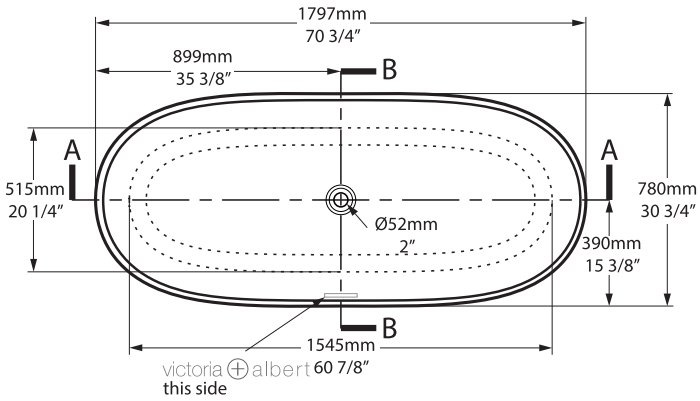

Worcester

WOR-N-xx-OF / WOR-N-xx-NO

Top view