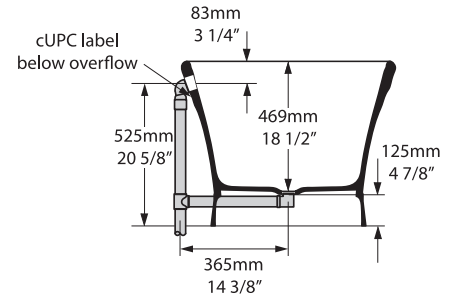

Side view

Front view

Section AA

Section BB Shown with K50 waste kit

*All measurements subject to +/-5% tolerance

l = 1797mm / 70³/₄"
w = 780mm / 30³/₄"
h = 608mm / 23⁷/₈"

| | |
|---------|------------|
| 849 lbs | 74 US gal |
| 628 lbs | 47½ US gal |
| 231 lbs | 0 US gal |