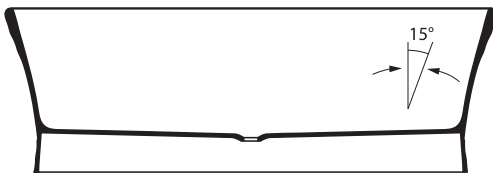

Side view

Front view

Section AA

Section BB Shown with K50 waste kit

*All measurements subject to +/-5% tolerance

l = 1797mm / 70³/₄"
w = 780mm / 30³/₄"
h = 608mm / 23⁷/₈"

| | |
|---------|------------|
| 849 lbs | 74 US gal |
| 628 lbs | 47½ US gal |
| 231 lbs | 0 US gal |