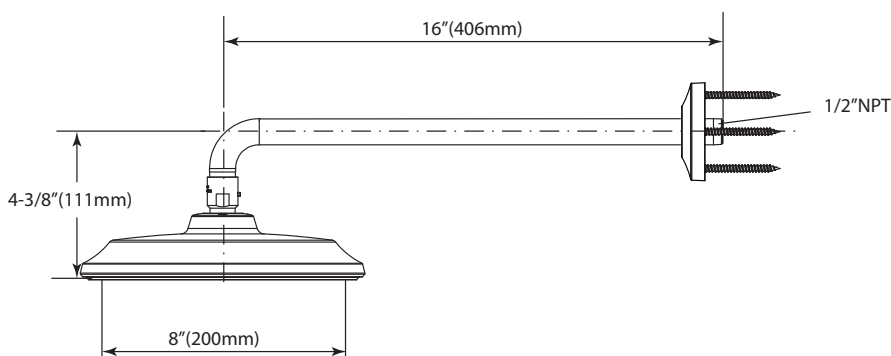

TS112B8

Classic Series Aero Rain Shower

SPECIFICATIONS

- Warranty Lifetime Limited Warranty (Residential Use)
  One Year (Commercial Use)
- Material Brass
- Shipping Weight 4.8 lbs.
- Shipping Dimensions 13-1/8" x 14-1/8" x 4-1/4"
- Maximum Flow Rate 2.5 gpm (9.5 lpm)

INSTALLATION NOTES

1. Required Components:
2. TS110MV16 (Wall Mount Shower Arm)
   - TS110MC6 (Ceiling Mount Shower Arm)

Shown with
TS110MV16