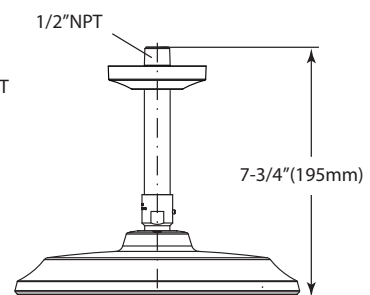

Shown with
TS110MC6