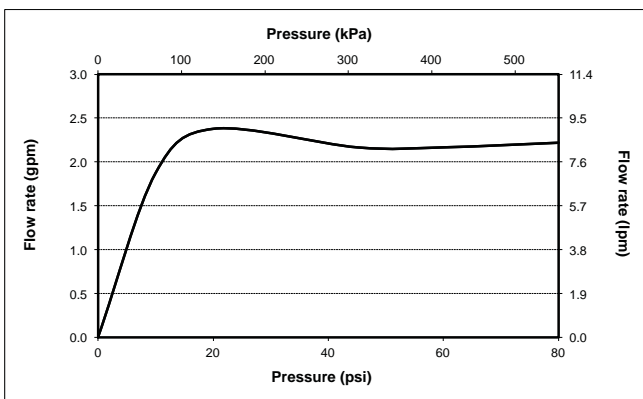

TS112B8

Classic Series Aero Rain Shower

SPECIFICATIONS

- Warranty Lifetime Limited Warranty (Residential Use)
  One Year (Commercial Use)
- Material Brass
- Shipping Weight 4.8 lbs.
- Shipping Dimensions 13-1/8" x 14-1/8" x 4-1/4"
- Maximum Flow Rate 2.5 gpm (9.5 lpm)

INSTALLATION NOTES

1. Required Components:
2. TS110MV16 (Wall Mount Shower Arm)
   - TS110MC6 (Ceiling Mount Shower Arm)

Shown with
TS110MV16