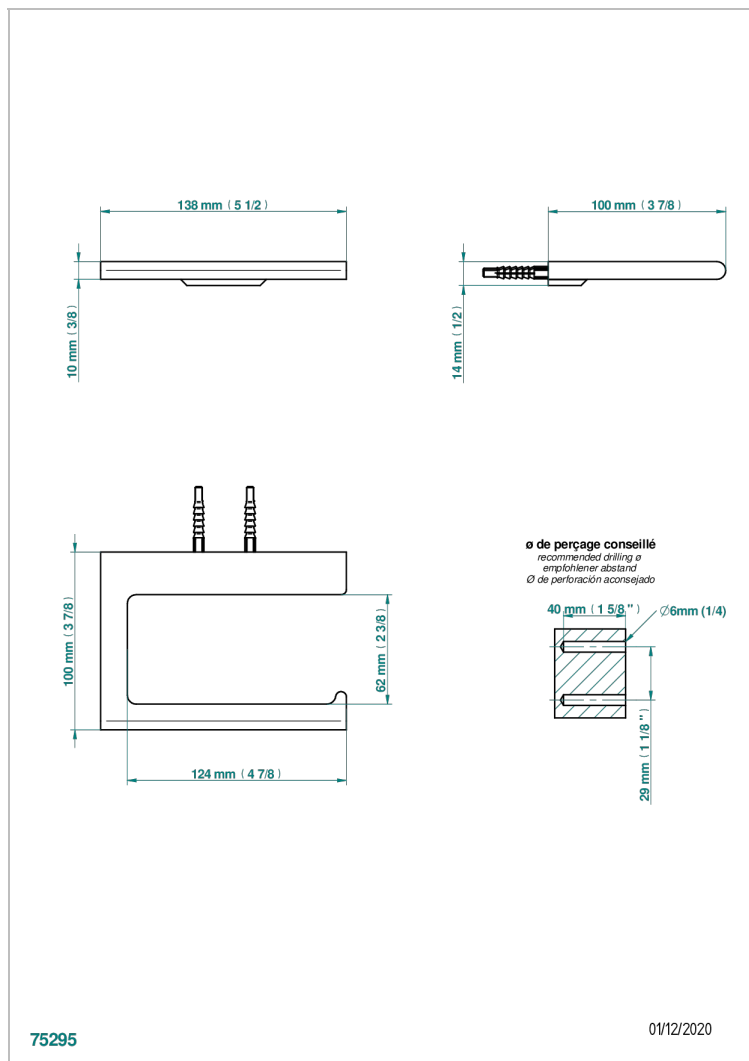

# ICON-X CARBON GOLD WITH LEVER HANDLES

U7T-542

Reserve toilet paper holder

## CHARACTERISTIC

- Icon-x carbon gold with lever handles
- Reserve toilet paper holder