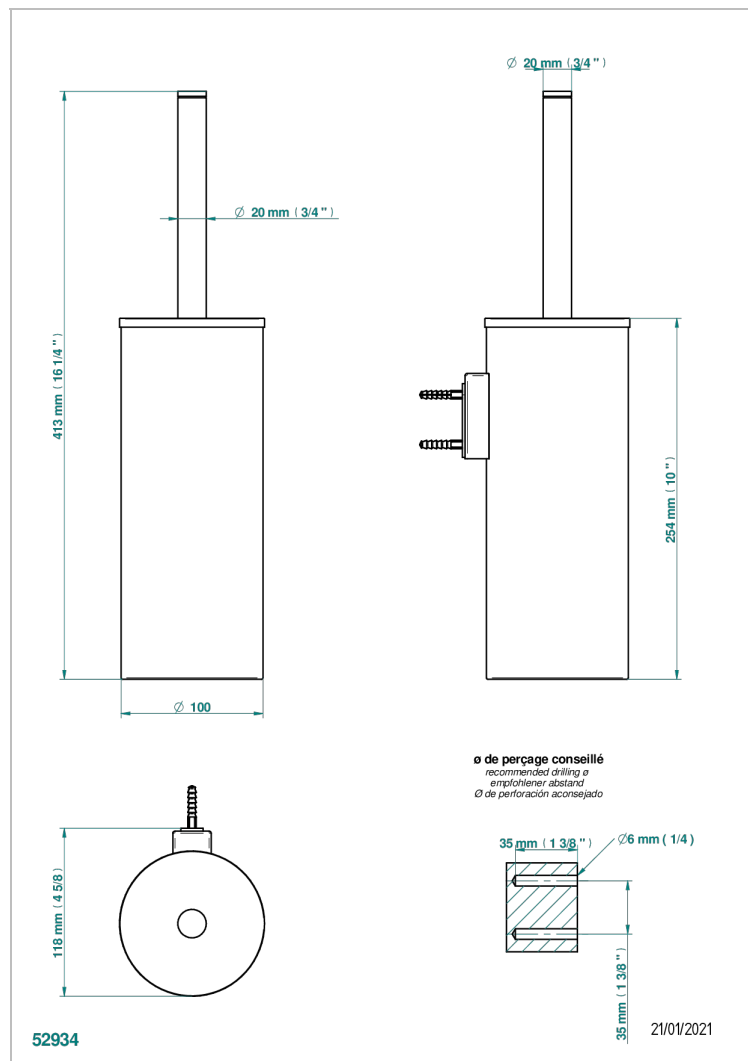

ICON-X CARBON GOLD WITH LEVER HANDLES

U7T-4720C

Metal toilet brush holder with brush with cover wall mounted

CHARACTERISTIC

- Icon-x carbon gold with lever handles
- Metal toilet brush holder with brush with cover wall mounted