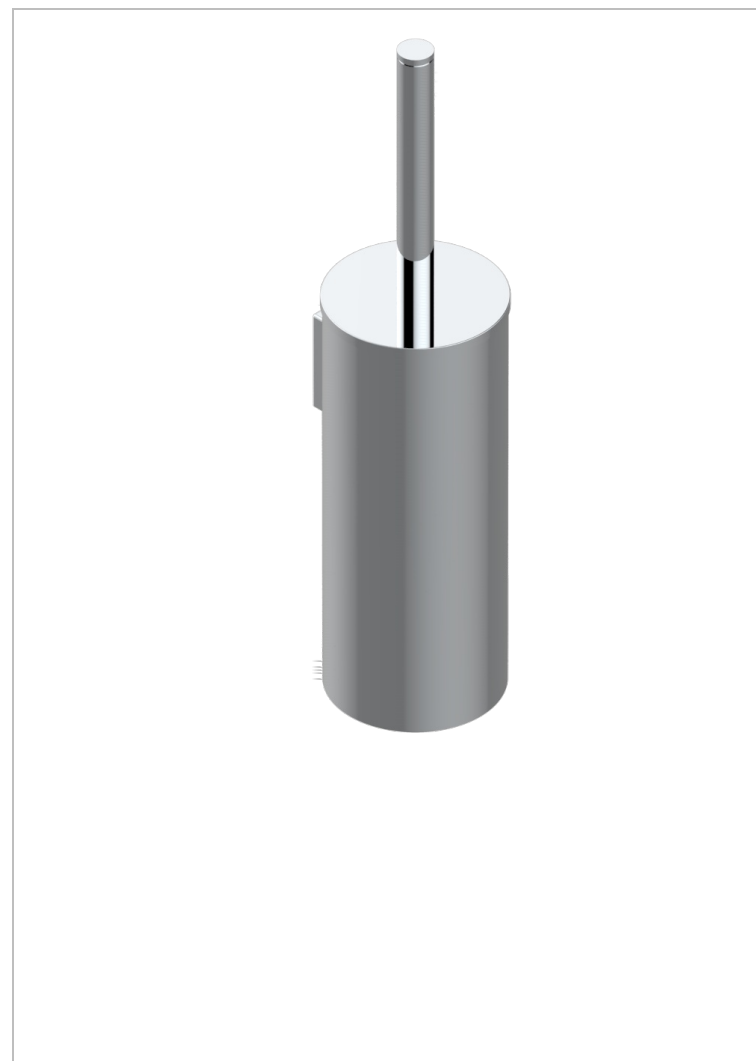

ICON-X CARBON GOLD WITH LEVER HANDLES

U7T-4720C

Metal toilet brush holder with brush with cover wall mounted

CHARACTERISTIC

- Icon-x carbon gold with lever handles
- Metal toilet brush holder with brush with cover wall mounted

AVAILABLE FINITIONS

Blush PVD - H62
Brass color PVD - H49
Brown bronze color PVD - F33
Chrome polished - A02
Gold color PVD - H52
Gold mat - F07

Gold polished - F01
Graphite PVD - H64
Matt Umber PVD - H67
Matt blush PVD - H60
Matt brass color PVD - H50
Matt brown bronze color PVD - F34

Matt chrome (American satin) - C02
Matt gold color PVD - H53
Matt graphite PVD - H65
Matt nickel (American satin) - C01
Matt nickel color PVD - H56
Nickel antique / Sovereign - H28

Nickel color PVD - H55
Nickel polished - B01
Soft gold - F30
Soft matt gold - F31
Umber PVD - H66