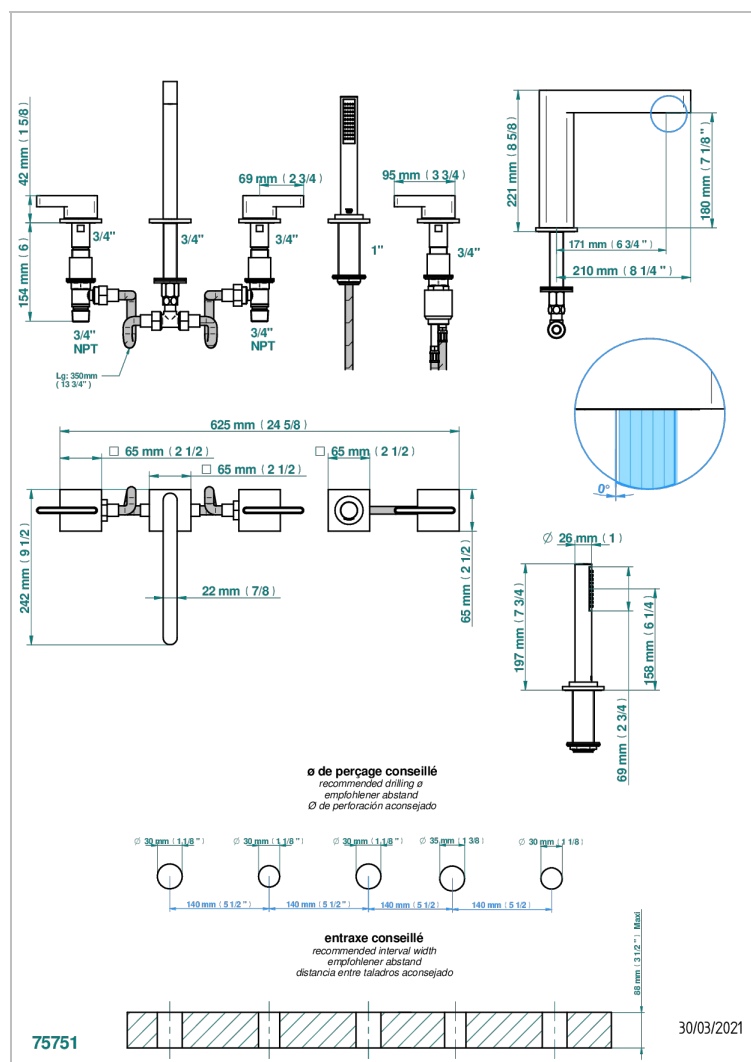

ICON-X CARBON GOLD WITH LEVER HANDLES

U7T-1132SGUS

Roman tub set with 2 x 3/4" valves and rim mounted ceramic mixer with progressive cartridge and handshower

CHARACTERISTIC

- Icon-x carbon gold with lever handles
- Roman tub set with 2 x 3/4" valves and rim mounted ceramic mixer with progressive cartridge and handshower