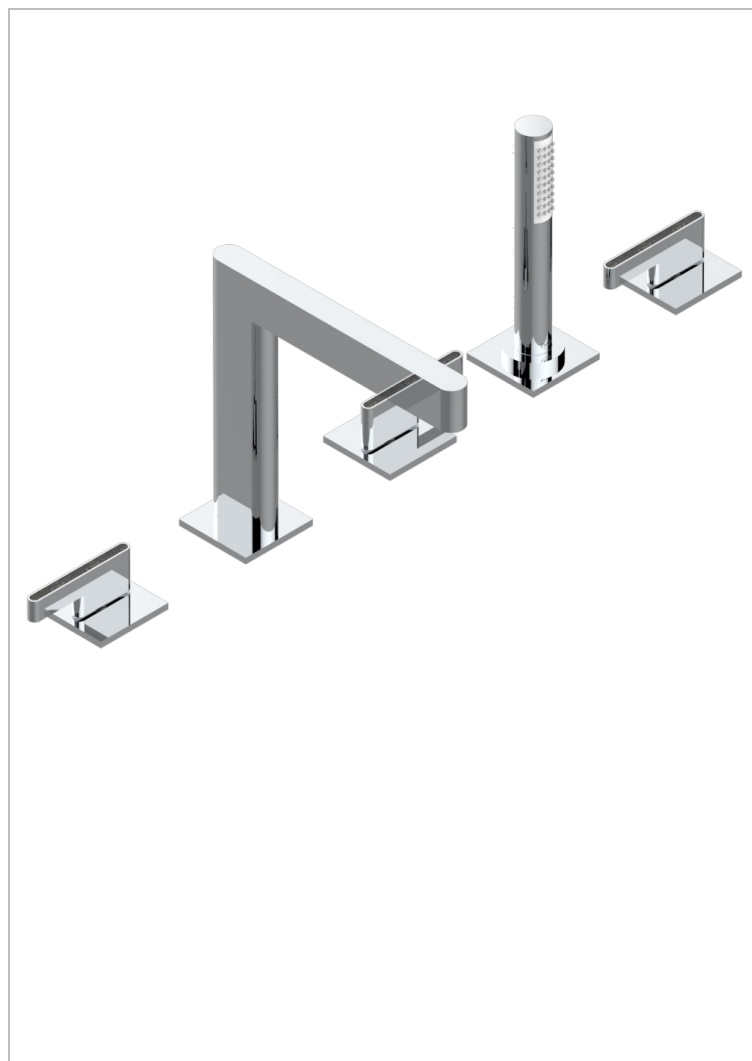

ICON-X CARBON GOLD WITH LEVER HANDLES

U7T-1132SGUS

Roman tub set with 2 x 3/4" valves and rim mounted ceramic mixer with progressive cartridge and handshower

CHARACTERISTIC

- Icon-x carbon gold with lever handles
- Roman tub set with 2 x 3/4" valves and rim mounted ceramic mixer with progressive cartridge and handshower