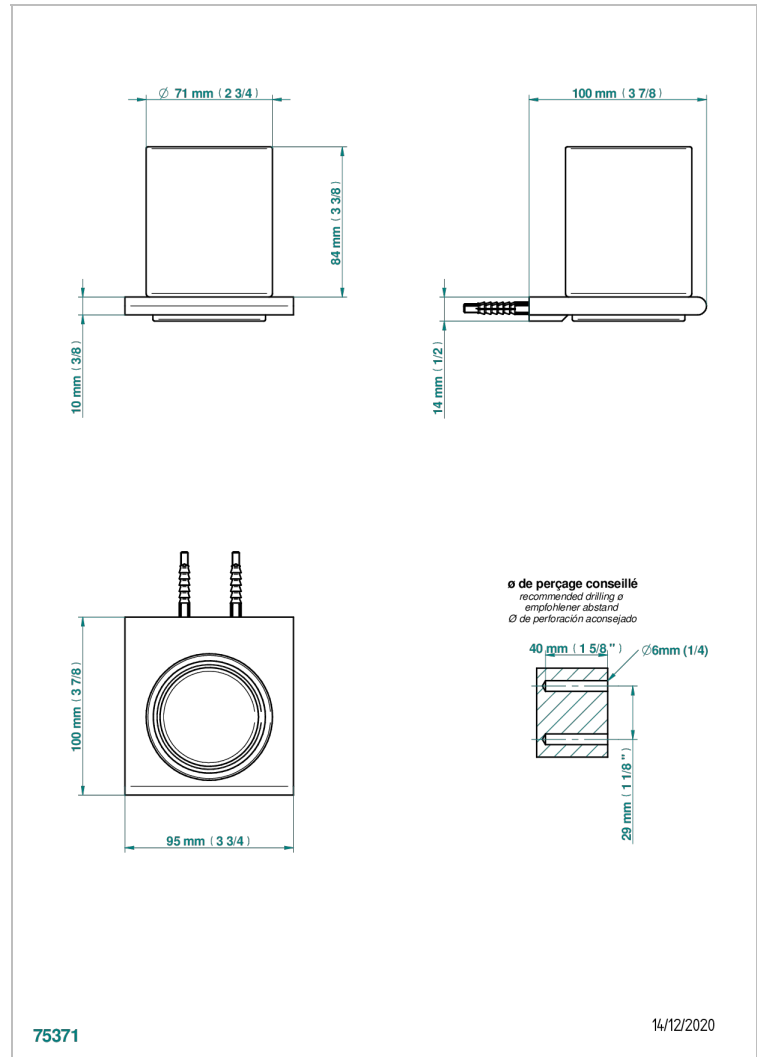

ICON-X CARBON GOLD

U7S-536

Tumbler holder, wall mounted

THG[®]
PARIS

CHARACTERISTIC

- Icon-x carbon gold
- Tumbler holder, wall mounted

AVAILABLE FINITIONS

Blush PVD - H62
Brass color PVD - H49
Brown bronze color PVD - F33
Chrome polished - A02
Gold color PVD - H52
Gold mat - F07

Nickel color PVD - H55
Nickel polished - B01
Soft gold - F30
Soft matt gold - F31
Umber PVD - H66