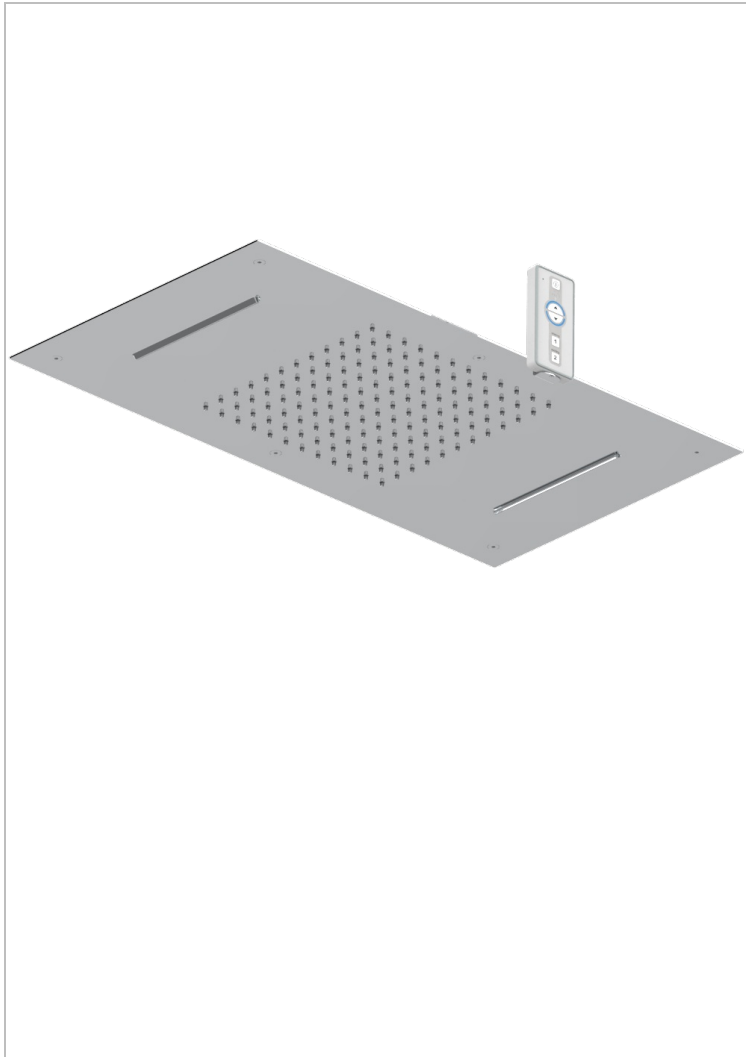

ICON-X CARBON GOLD

U7S-492

Sky shower 27"1/2 x15" (available only in shiny stainless steel A08)

THG[®]
PARIS

CHARACTERISTIC

- Sky shower and water blades equipped with a flow limiter
- Requires a minimum false ceiling of 11 cm
- Chromotherapy
- Supplied with a remote control
- The installation must comply with NF C15-100
- Skyshower ceiling operates at 12V
- The power transformer must be placed outside volumes 1 and 2
- Showerhead with silicone nozzles to facilitate the removal of limescale
- Installation of a water softener is strongly recommended

TECHNICAL SPECS

- Recommandé : 3 bars (max. 5 bars) - Advised : 43,5 psi (max. 72 psi)
- Pomme : 15 l/min à 3 bars - Cascade : 23 l/min à 3 bars
- Showerhead : 4 gpm at 43.5 psi - Waterfall : 6 gpm at 43.5 psi
- Débit 2 fonctions utilisées : 23 l/min à 3 bars cumulés - 2 fonctions used : 6 gpm at 43.5 psi cumulated

AVAILABLE FINITIONS

shiny stainless steel - A08