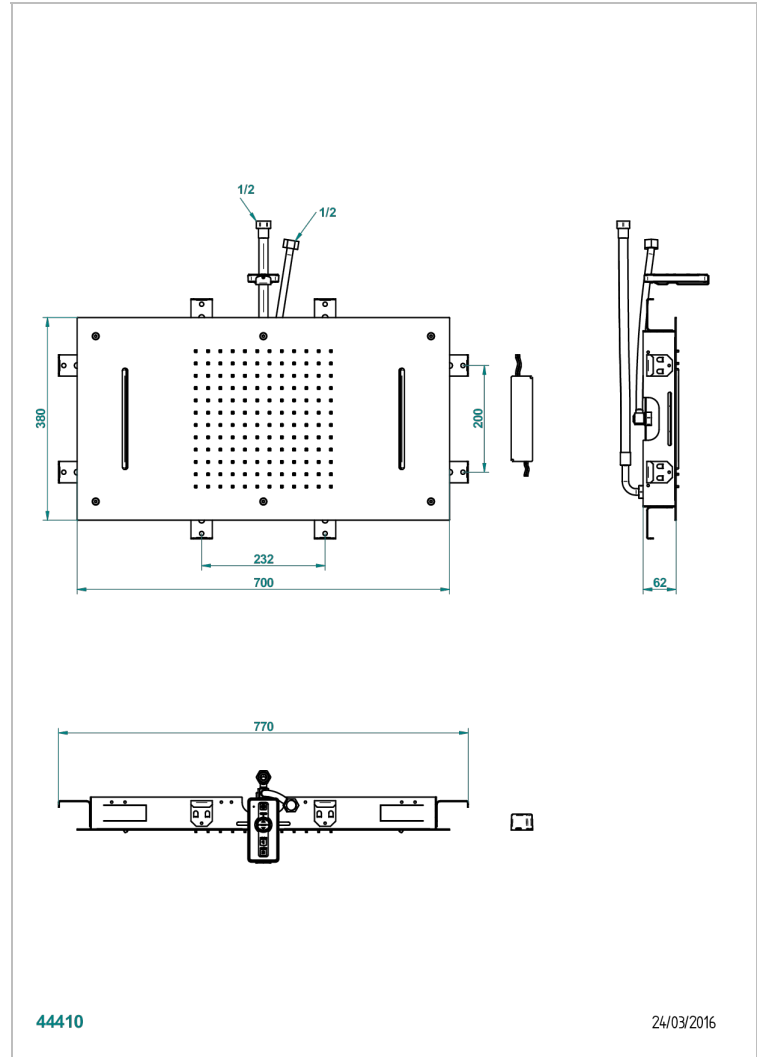

ICON-X CARBON GOLD

U7S-492

Sky shower 27"1/2 x15" (available only in shiny stainless steel A08)

THG[®]
PARIS

CHARACTERISTIC

- Sky shower and water blades equipped with a flow limiter
- Requires a minimum false ceiling of 11 cm
- Chromotherapy
- Supplied with a remote control
- The installation must comply with NF C15-100
- Skyshower ceiling operates at 12V
- The power transformer must be placed outside volumes 1 and 2
- Showerhead with silicone nozzles to facilitate the removal of limescale
- Installation of a water softener is strongly recommended

TECHNICAL SPECS

- Recommandé : 3 bars (max. 5 bars) - Advised : 43,5 psi (max. 72 psi)
- Pomme : 15 l/min à 3 bars - Cascade : 23 l/min à 3 bars
- Showerhead : 4 gpm at 43.5 psi - Waterfall : 6 gpm at 43.5 psi
- Débit 2 fonctions utilisées : 23 l/min à 3 bars cumulés - 2 fonctions used : 6 gpm at 43.5 psi cumulated