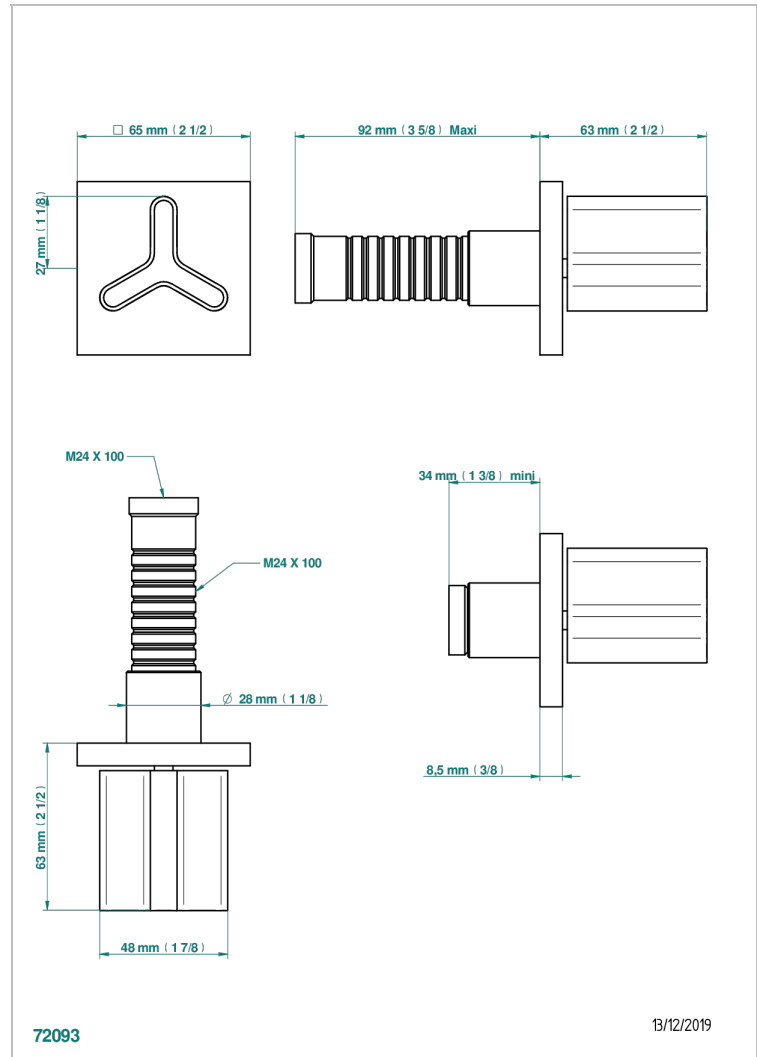

# ICON-X CARBON GOLD

U7S-30B

Wall volume control 30 & 32 trim

THG<sup>®</sup>  
PARIS

## CHARACTERISTIC

- Icon-x carbon gold
- Wall volume control 30 & 32 trim

## RELATED SKU'S

- Ref. G00-32CUSA 3/4" Volume control wall valve with ceramic cartridge
- Ref. G00-32HUSA 3/4" Volume control wall valve with ceramic cartridge counterclockwise
- Ref. G00-30CUSA 1/2" volume control wall valve with ceramic cartridge
- Ref. G00-30HUSA 1/2" Volume control wall valve with ceramic cartridge counterclockwise