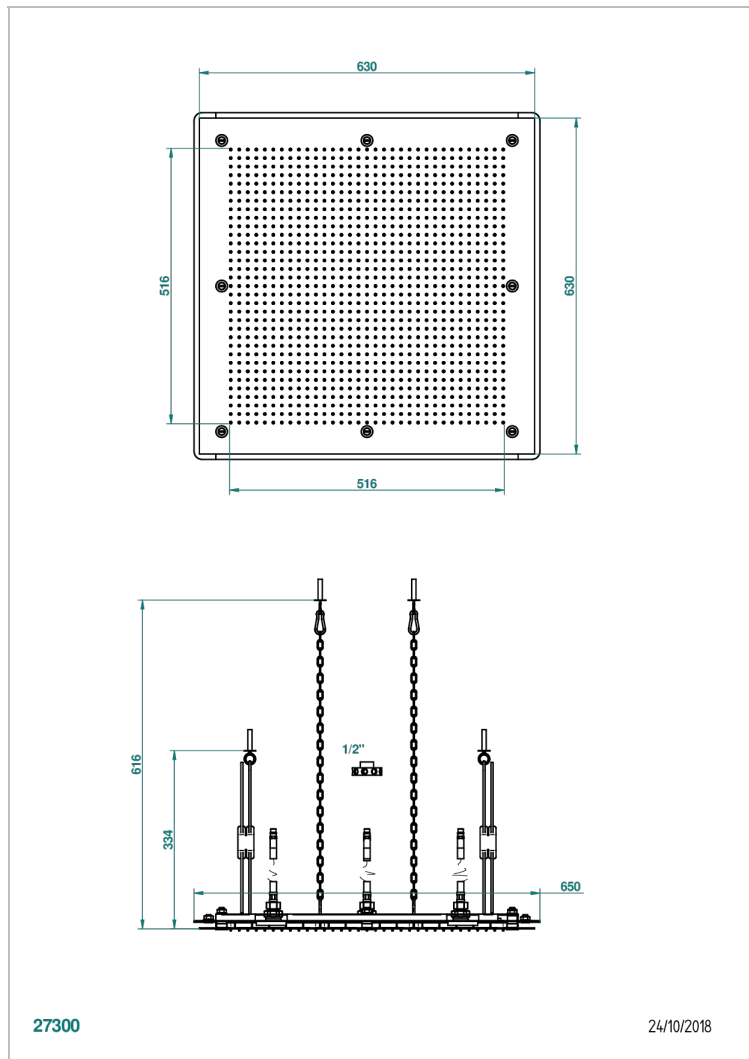

# ICON-X TITANIUM WITH LEVER HANDLES

U7M-489

THG<sup>®</sup>  
PARIS

Metal sky shower 24" 3/4 x 24" 3/4 with Easyclean system (available only in A02, B01, C01, F01, F30)

## CHARACTERISTIC

- Brass
- Requires a minimum false ceiling of 25 cm
- Showerhead with silicone nozzles to facilitate the removal of limescale
- Installation of a water softener is strongly recommended

## TECHNICAL SPECS

- Recommandé : 3 bars (max. 5 bars) - Advised : 43,5 psi (max. 72 psi)
- 29 l/min à 3 bars (7,3 gpm at 43.5 psi)