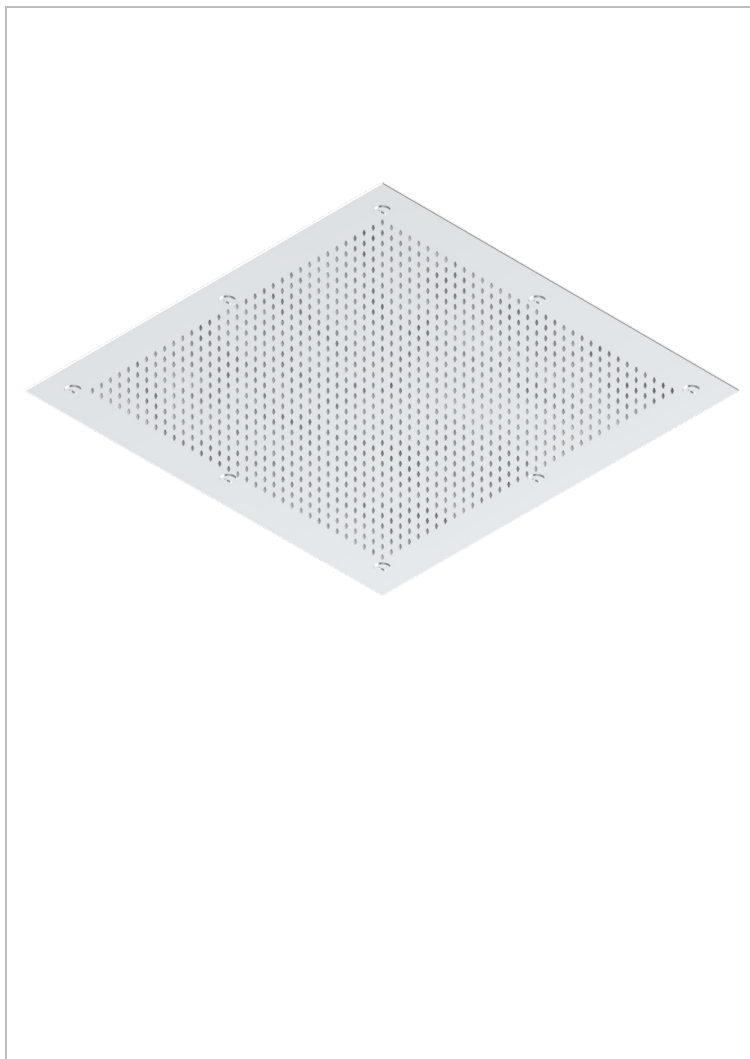

# ICON-X TITANIUM WITH LEVER HANDLES

U7M-489

THG<sup>®</sup>  
PARIS

Metal sky shower 24" 3/4 x 24" 3/4 with Easyclean system (available only in A02, B01, C01, F01, F30)

## CHARACTERISTIC

- Brass
- Requires a minimum false ceiling of 25 cm
- Showerhead with silicone nozzles to facilitate the removal of limescale
- Installation of a water softener is strongly recommended