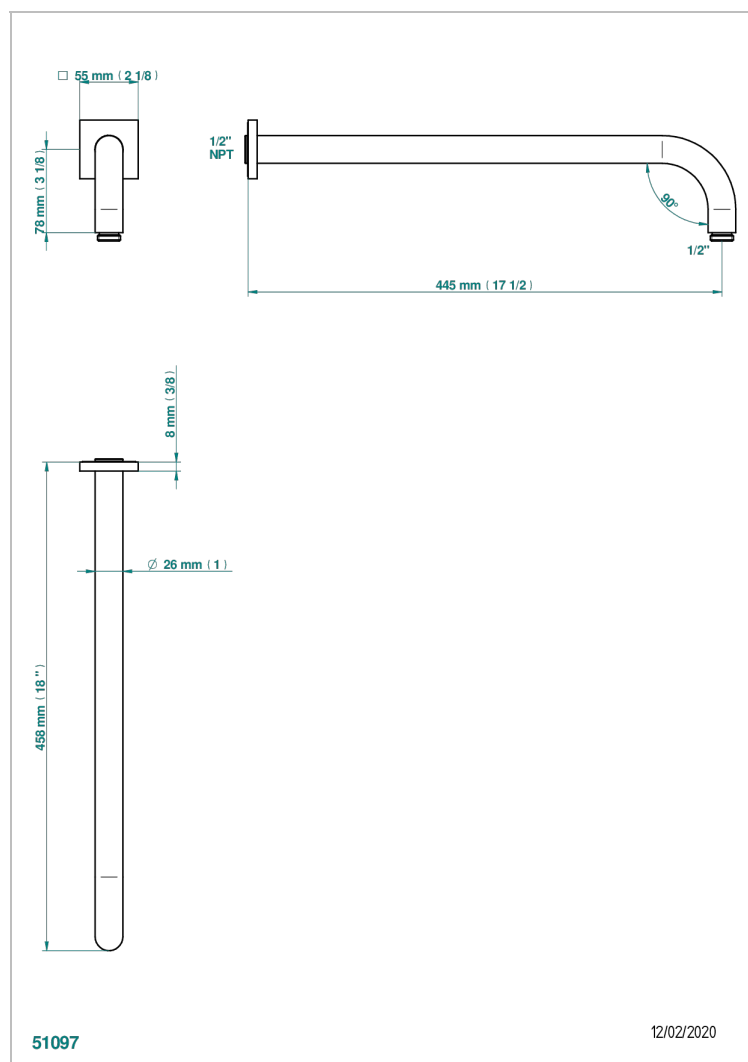

ICON-X TITANIUM

U7L-84L/US

Horizontal shower arm, 90°, lg: 17"

THG[®]
PARIS

CHARACTERISTIC

- Icon-x titanium
- Horizontal shower arm, 90°, lg: 17"

AVAILABLE FINITIONS

Blush PVD - H62
Brass color PVD - H49
Brown bronze color PVD - F33
Chrome polished - A02
Gold color PVD - H52
Gold mat - F07

Nickel color PVD - H55
Nickel polished - B01
Soft gold - F30
Soft matt gold - F31
Umber PVD - H66