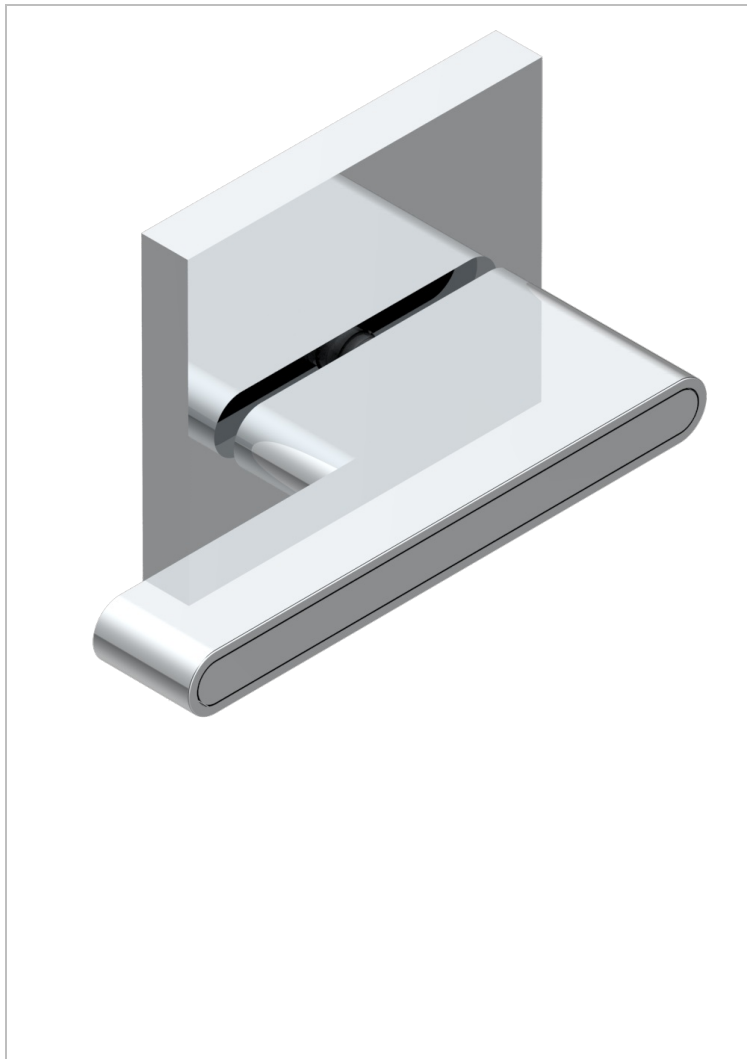

# ICON-X METAL INLAY WITH LEVER HANDLES

U7K-30B

Wall volume control 30 & 32 trim

THG<sup>®</sup>  
PARIS

## CHARACTERISTIC

- Icon-x metal inlay with lever handles
- Wall volume control 30 & 32 trim

## RELATED SKU'S

- Ref. G00-32CUSA 3/4" Volume control wall valve with ceramic cartridge
- Ref. G00-32HUSA 3/4" Volume control wall valve with ceramic cartridge counterclockwise
- Ref. G00-30CUSA 1/2" volume control wall valve with ceramic cartridge
- Ref. G00-30HUSA 1/2" Volume control wall valve with ceramic cartridge counterclockwise