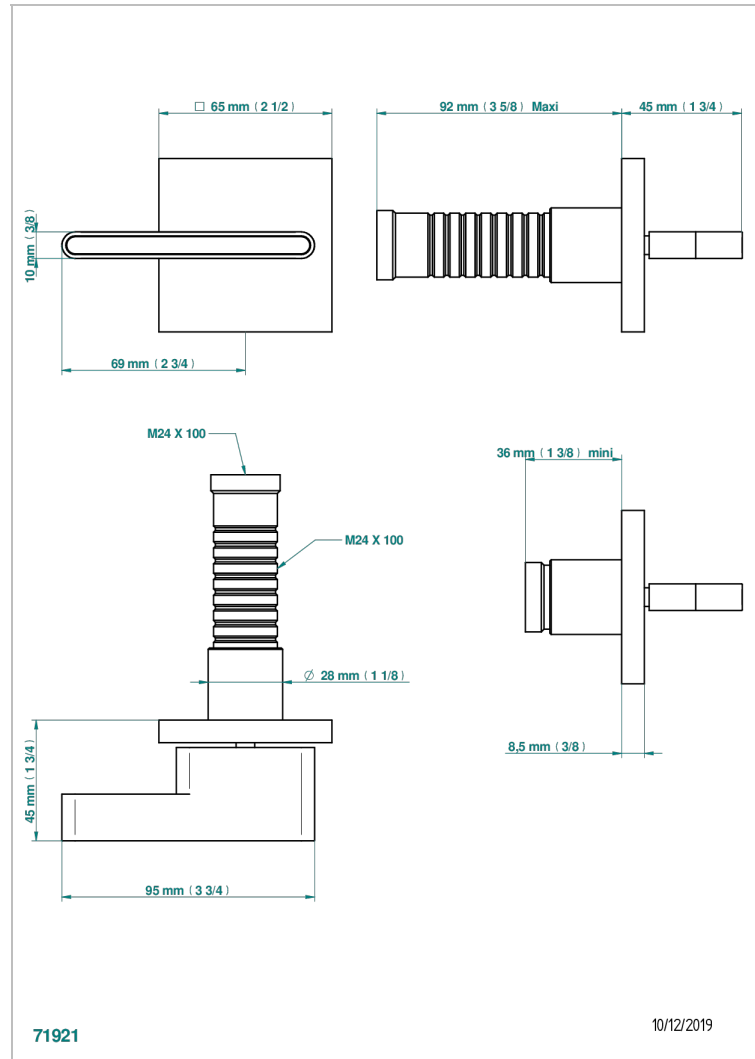

# ICON-X METAL INLAY WITH LEVER HANDLES

U7K-30B

Wall volume control 30 & 32 trim

THG<sup>®</sup>  
PARIS

## CHARACTERISTIC

- Icon-x metal inlay with lever handles
- Wall volume control 30 & 32 trim

## RELATED SKU'S

- Ref. G00-32CUSA 3/4" Volume control wall valve with ceramic cartridge
- Ref. G00-32HUSA 3/4" Volume control wall valve with ceramic cartridge counterclockwise
- Ref. G00-30CUSA 1/2" volume control wall valve with ceramic cartridge
- Ref. G00-30HUSA 1/2" Volume control wall valve with ceramic cartridge counterclockwise