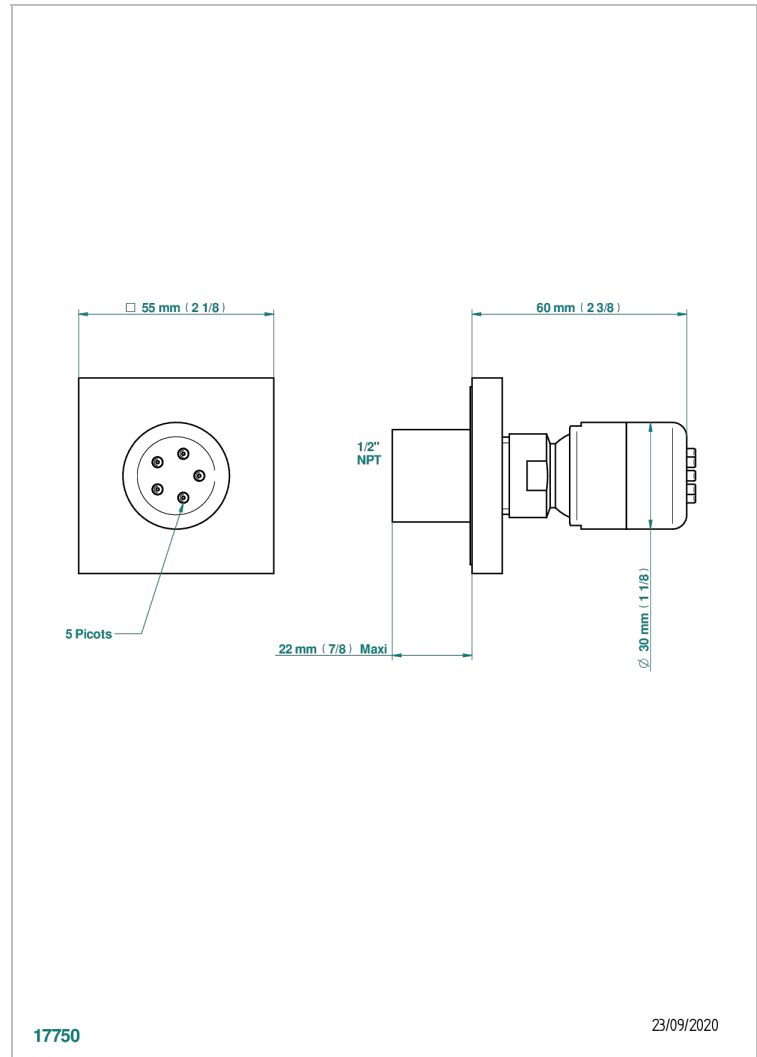

# ICON-X METAL INLAY

U7J-290/BUS

Body spray 1/2" with Easyclean system

## CHARACTERISTIC

- Icon-x metal inlay
- Body spray 1/2" with Easyclean system