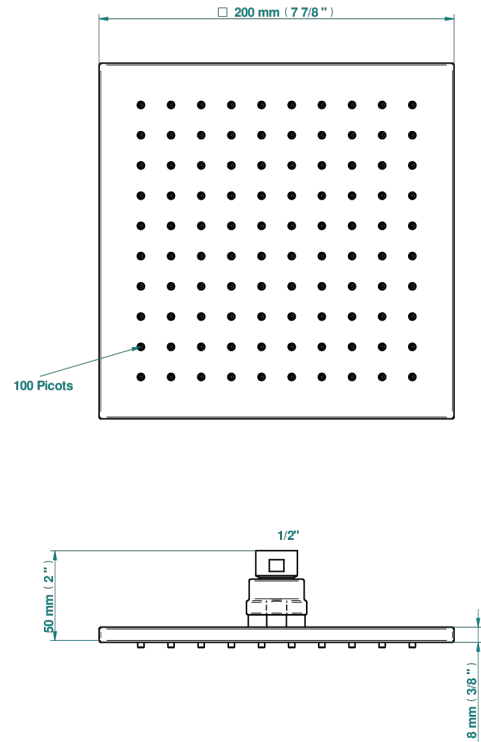

ICON-X WITH LEVER HANDLES

U7H-281C/US

Shower head 8" x 8" , Easyclean system

30405

25/11/2016

CHARACTERISTIC

- Showerhead equipped with a flow limiter
- Mounted on a ball joint
- Showerhead with silicone nozzles to facilitate the removal of limescale
- Installation of a water softener is strongly recommended
- ASME : ASME A112.18.1-2011/CSA B125.1-11

TECHNICAL SPECS

- Recommandé : 3 bars (max. 5 bars) - Advised : 43,5 psi (max. 72 psi)
- 9,5 l/min à 3 bars (2.5 gpm at 43.5 psi)

Matt chrome (American satin) - C02
Matt gold color PVD - H53
Matt graphite PVD - H65
Matt nickel (American satin) - C01
Matt nickel color PVD - H56
Nickel antique / Sovereign - H28