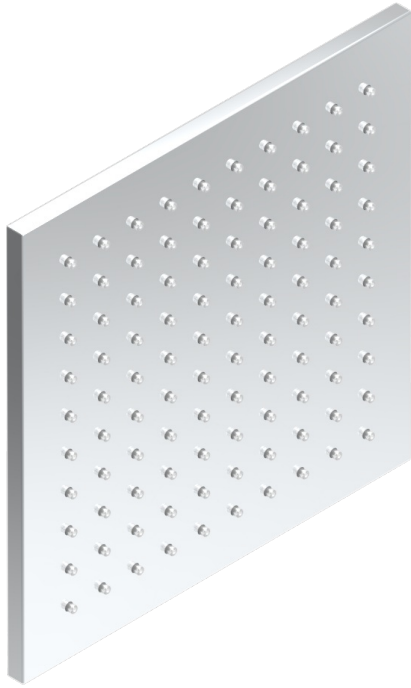

ICON-X WITH LEVER HANDLES

U7H-281C/US

Shower head 8" x 8" , Easyclean system

30405

25/11/2016

CHARACTERISTIC

- Showerhead equipped with a flow limiter
- Mounted on a ball joint
- Showerhead with silicone nozzles to facilitate the removal of limescale
- Installation of a water softener is strongly recommended
- ASME : ASME A112.18.1-2011/CSA B125.1-11

STANDARDS

AVAILABLE FINITIONS

Blush PVD - H62
Brass color PVD - H49
Brown bronze color PVD - F33
Chrome polished - A02
Gold color PVD - H52
Gold mat - F07

Gold polished - F01
Graphite PVD - H64
Matt Umber PVD - H67
Matt blush PVD - H60
Matt brass color PVD - H50
Matt brown bronze color PVD - F34

TECHNICAL SPECS

- Recommandé : 3 bars (max. 5 bars) - Advised : 43,5 psi (max. 72 psi)
- 9,5 l/min à 3 bars (2.5 gpm at 43.5 psi)

Matt chrome (American satin) - C02
Matt gold color PVD - H53
Matt graphite PVD - H65
Matt nickel (American satin) - C01
Matt nickel color PVD - H56
Nickel antique / Sovereign - H28

Nickel color PVD - H55
Nickel polished - B01
Soft gold - F30
Soft matt gold - F31
Umber PVD - H66