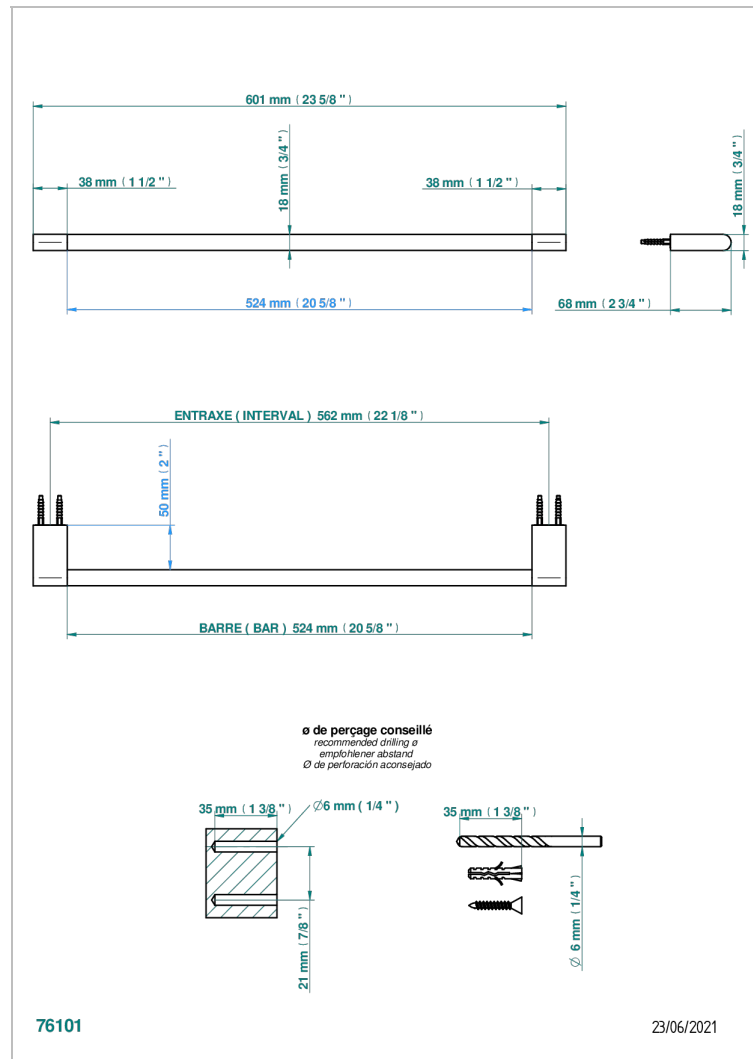

# ICON-X

U7G-514/60

Towel bar, 24" long

## CHARACTERISTIC

- Icon-x
- Towel bar, 24" long