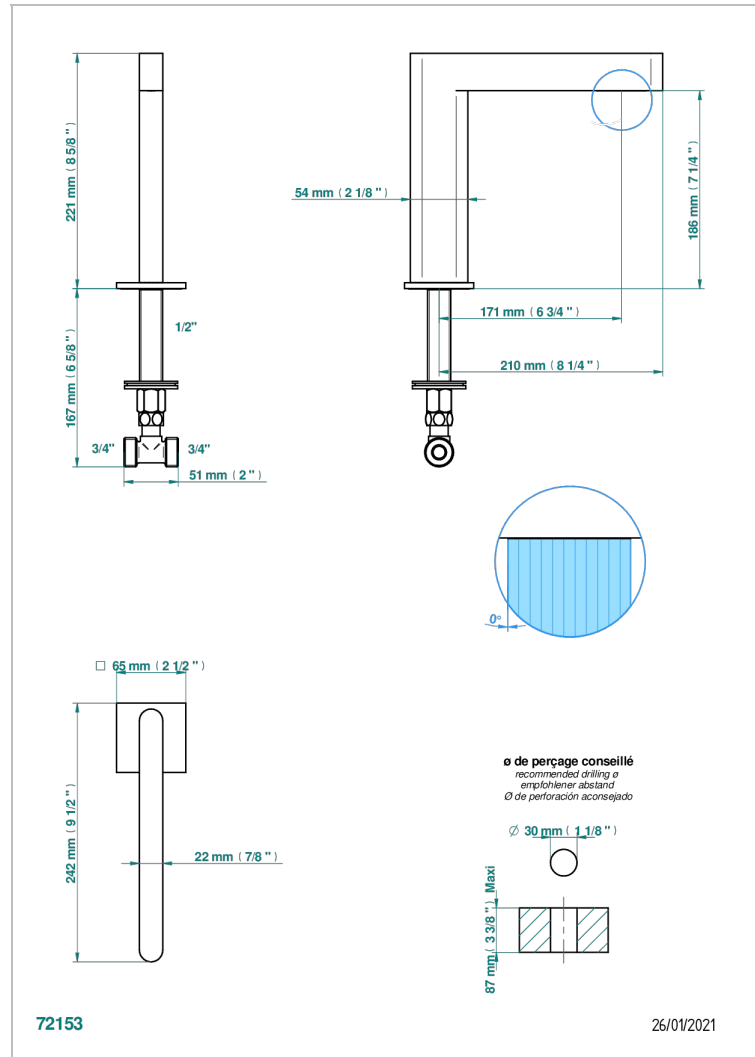

# ICON-X

U7G-29SG

Bathtub spout

THG<sup>®</sup>  
PARIS

## CHARACTERISTIC

- Icon-x
- Bathtub spout