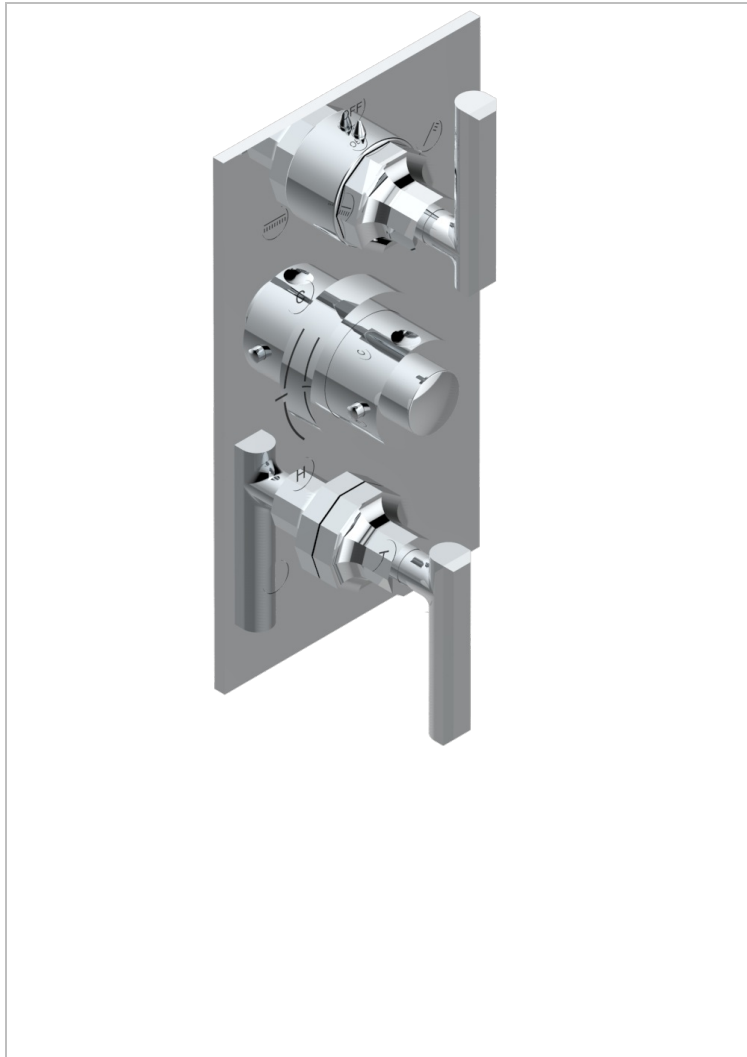

LES ONDES WITH LEVER HANDLES

G8B-5540BE

Trim for THG thermostat 3 functions , with one off function and 2 outlets and one single off function - rough part supplied with fixing box ref. .5 540AE/US

CHARACTERISTIC

- Built-in thermostatic cover for 5540AE with 3 outputs (1 x 3/4' and 2 x 1/2')
- Requires concealed thermostat Réf. 5540AE - 5540AE/US - 5540AE/W
- Output high : ceramic diverter with 2 functions and stopvalve
- Output downwards : 1/4' turn of 3/4' stopvalve
- For Shower 3 functions - 2 functions can operate simultaneously
- Temperature control knob with security stop at 38°C
- Solid brass plate and knob
- ASME : ASME A112.18.1-2011/CSA B125.1-11
- DVGW : DW-6512CQ0608

STANDARDS

RELATED SKU'S

- Ref. G00-5100G Reinforced stop ring for THG thermostatic with fixing set
- Ref. G00-5540AE/US Thg thermostat with wax cartridge with one stop valve, 2 outlets and another stop valve, delivered with a built-in box, no trim