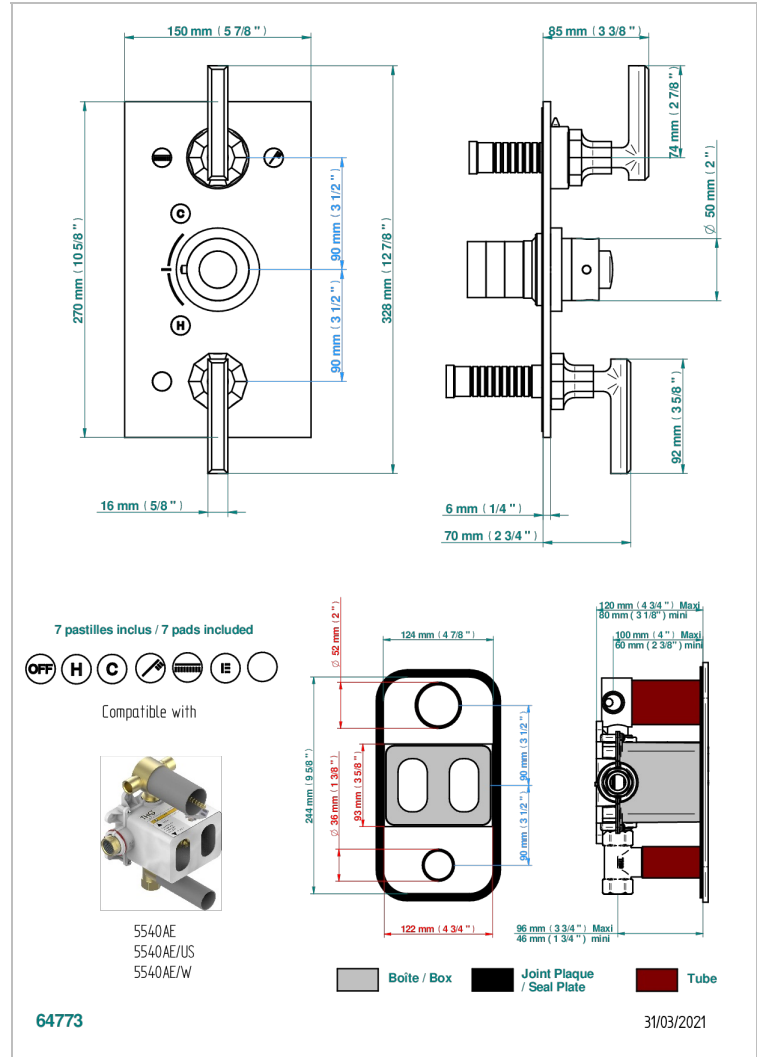

LES ONDES WITH LEVER HANDLES

G8B-5540BE

Trim for THG thermostat 3 functions , with one off function and 2 outlets and one single off function - rough part supplied with fixing box ref. .5 540AE/US

CHARACTERISTIC

- Built-in thermostatic cover for 5540AE with 3 outputs (1 x 3/4' and 2 x 1/2')
- Requires concealed thermostat Réf. 5540AE - 5540AE/US - 5540AE/W
- Output high : ceramic diverter with 2 functions and stopvalve
- Output downwards : 1/4' turn of 3/4' stopvalve
- For Shower 3 functions - 2 functions can operate simultaneously
- Temperature control knob with security stop at 38°C
- Solid brass plate and knob
- ASME : ASME A112.18.1-2011/CSA B125.1-11
- DVGW : DW-6512CQ0608

STANDARDS

RELATED SKU'S

- Ref. G00-5100G Reinforced stop ring for THG thermostatic with fixing set
- Ref. G00-5540AE/US Thg thermostat with wax cartridge with one stop valve, 2 outlets and another stop valve, delivered with a built-in box, no trim